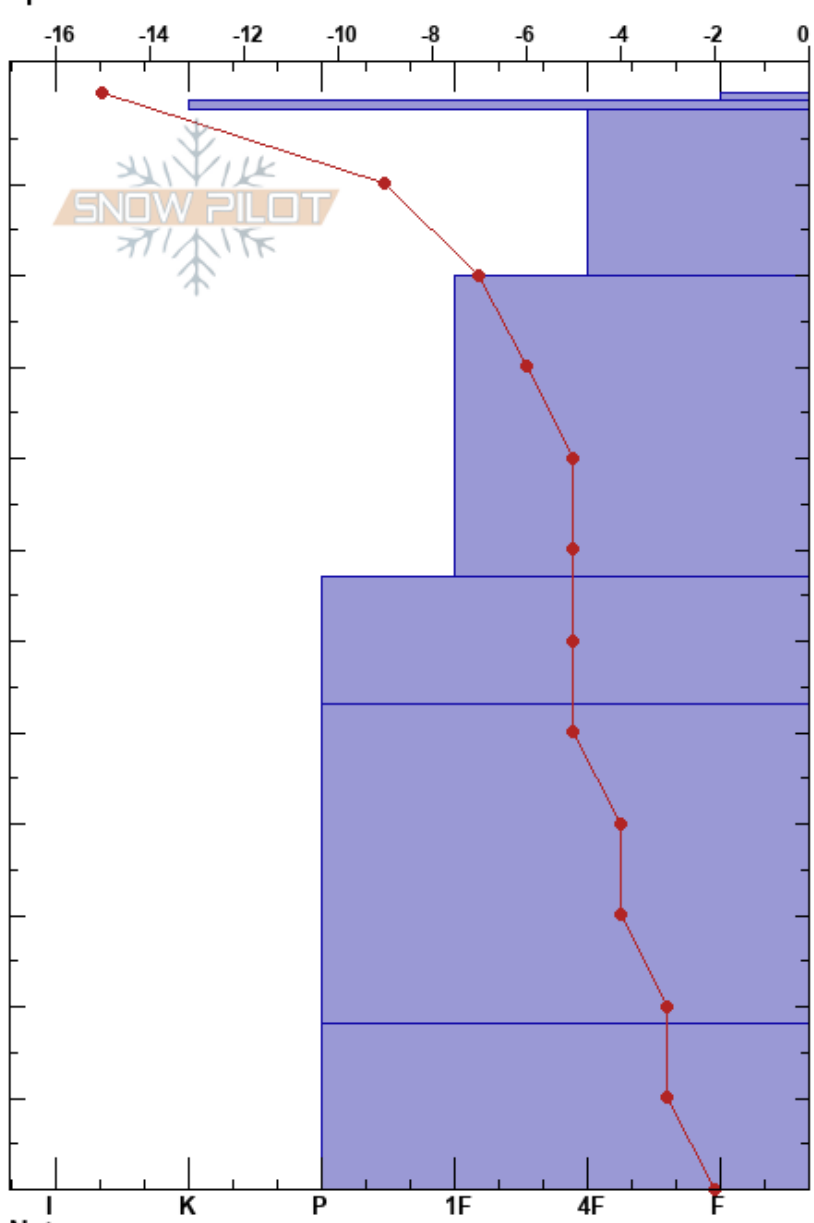

Cole Panter AAI Pro 1  
 North Cascades, West  
 WA  
 Elevation: 4269 ft  
 Aspect: E  
 Specifics:

Cole Panter  
 12/14/2022 - 8:45am  
 Co-ord: 48.85368N, -121.69099W  
 Slope Angle: 21°  
 Wind Loading:

Stability:  
 Air Temperature: -10°C  
 Sky Cover: CLR  
 Precipitation: NO  
 Wind: Calm  
 HS: 120  
 PF: 25  
 PS: 15  
 2-20cm: Problematic layer

Form	Crystal		$\rho$ kg/m <sup>3</sup>	Stability tests & Layer comments
	Size	Moisture		
V	6-15			
⊙⊙				
☼	1-2			
•	1			
•				
•				
•				
•	0.5			← ECTN23 @67cm ← CT13, SP @67cm
•	0.5			