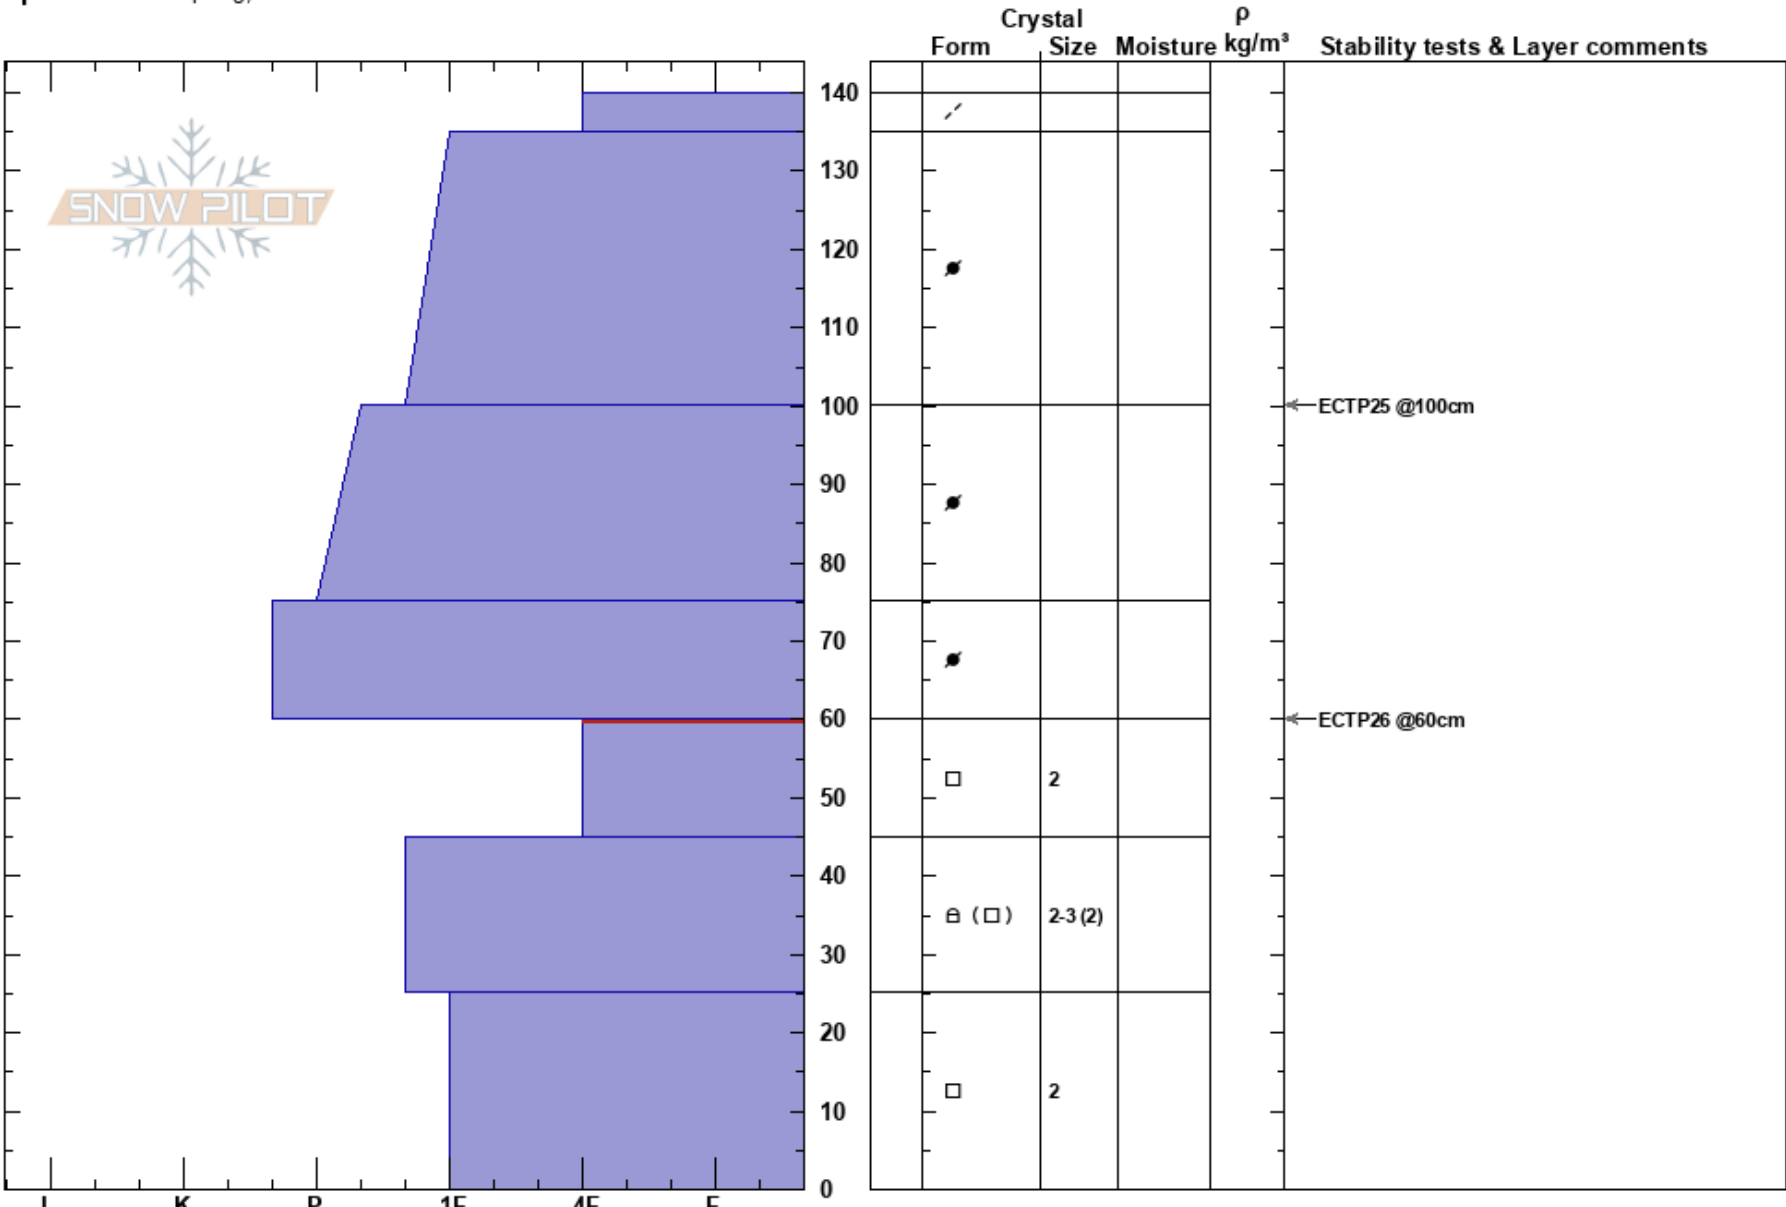

Marge's
 Lionhead Range
 MT
 Elevation: 9009 ft
 Aspect: 60°
 Specifics: Collapsing, localized

Dave Zinn
 12/13/2022 - 12:30pm
 Co-ord: 44.71604N, -111.31861W
 Slope Angle: 27°
 Wind Loading: previous

Stability: Fair
 Air Temperature:
 Sky Cover: CLR
 Precipitation: NO
 Wind: N Moderate

HS: 140
 PF: 50 60-45cm: Problematic layer

Notes: