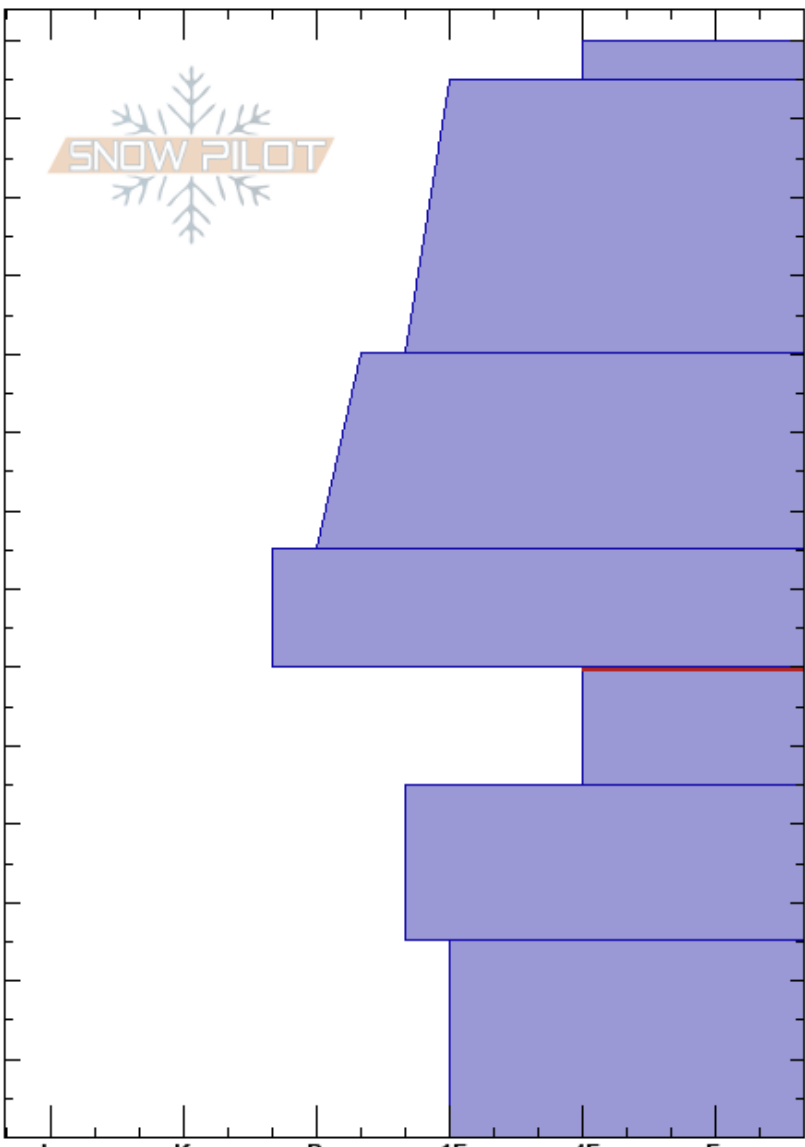

Marge's  
 Lionhead Range  
 MT  
 Elevation: 9009 ft  
 Aspect: 60°  
 Specifics: Collapsing, localized

Dave Zinn  
 12/13/2022 - 12:30pm  
 Co-ord: 44.71604N, -111.31861W  
 Slope Angle: 27°  
 Wind Loading: previous

Stability: Fair  
 Air Temperature:  
 Sky Cover: CLR  
 Precipitation: NO  
 Wind: N Moderate

HS: 140  
 PF: 50 60-45cm: Problematic layer

Crystal Form	Crystal Size	Moisture	$\rho$ kg/m <sup>3</sup>	Stability tests & Layer comments
				← ECTP25 @100cm
				← ECTP26 @60cm