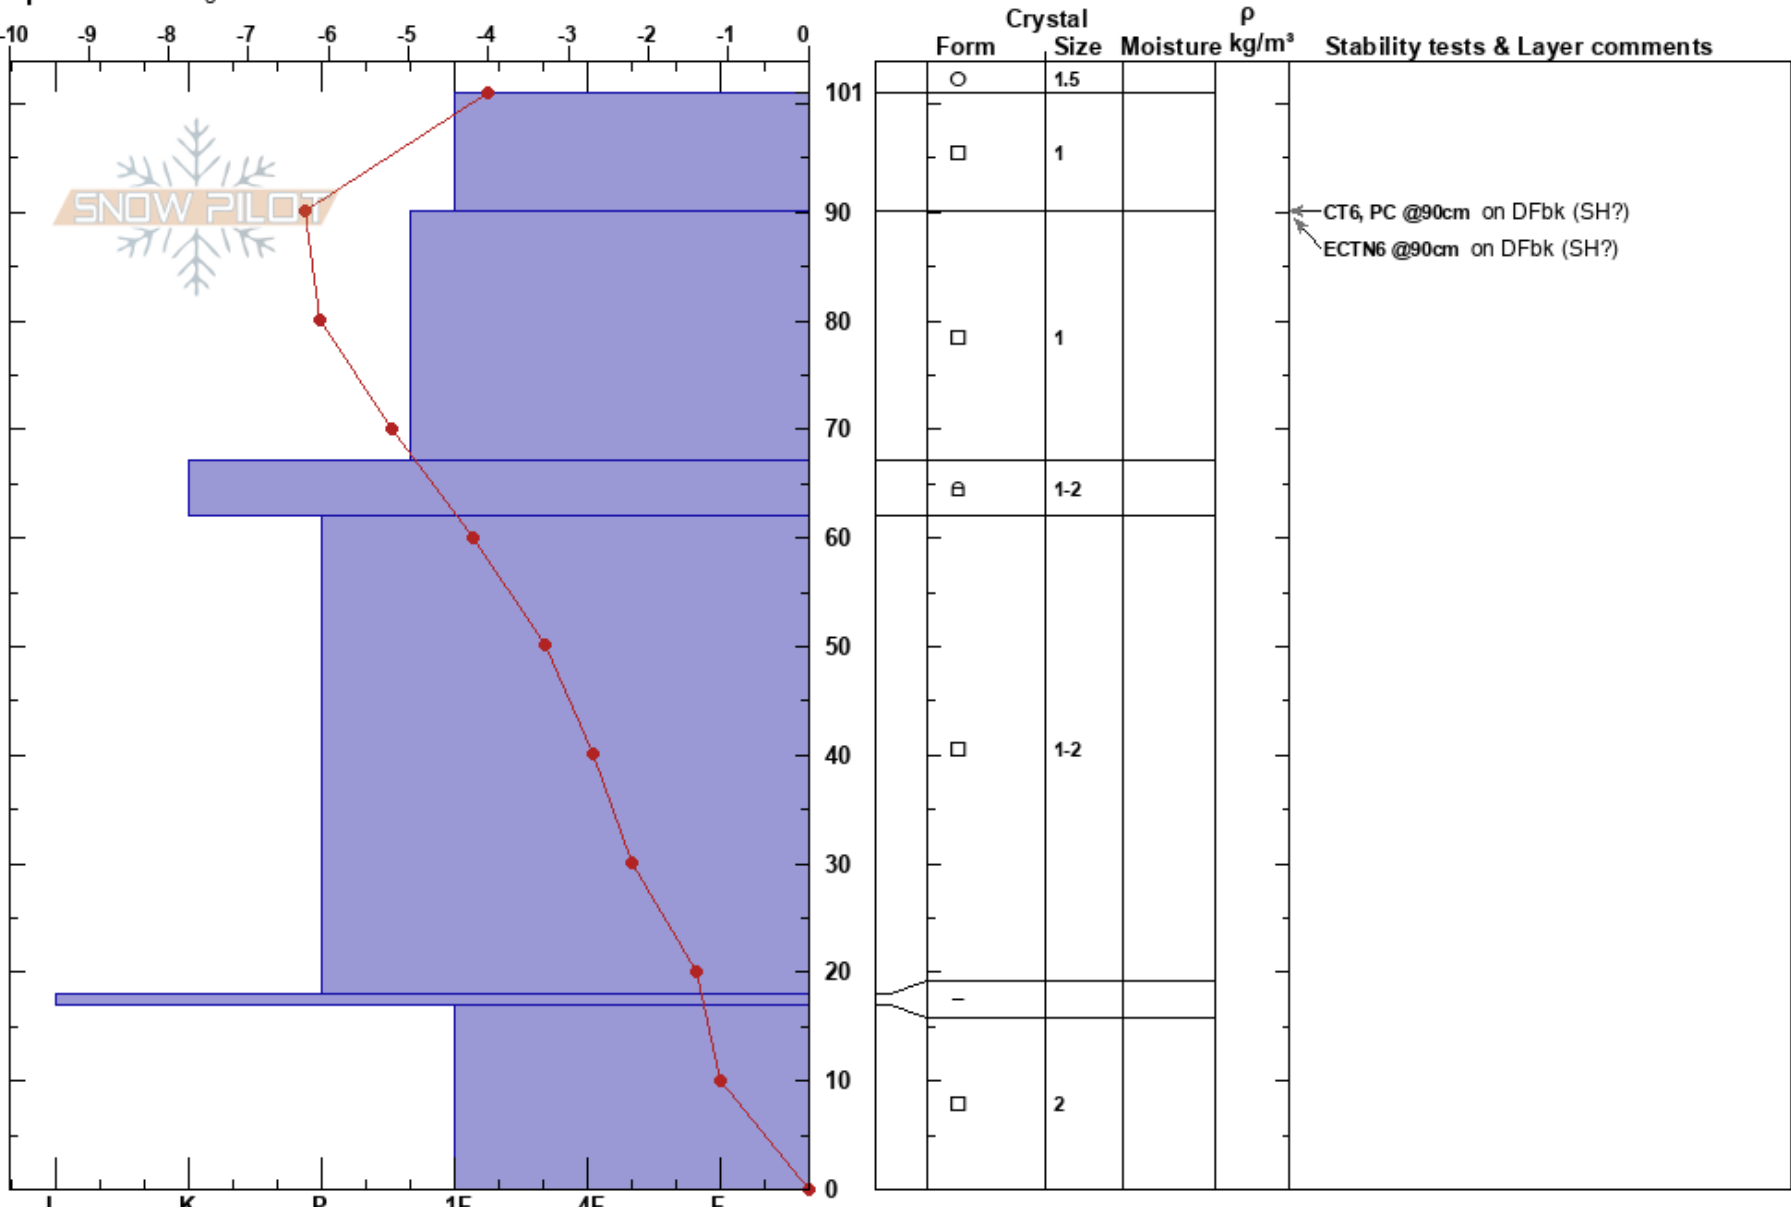

Test Pit - Powder Bowl  
 Monashee  
 BC  
 Elevation: 2223 m  
 Aspect: SW  
 Specifics: Pit dug in a Ski Area

Brydan Tollefson  
 13/12/2022 - 12:50  
 Co-ord: 49.74104N, -118.94264W  
 Slope Angle: 19°  
 Wind Loading: previous

Stability: **HS: 101**  
 Air Temperature: -2.7°C PF: 25  
 Sky Cover: X  
 Precipitation: NO  
 Wind: NW Light Breeze

Layer Notes:

Notes: Test Profile to test if the upper snowpack had gained slab properties from recent warming