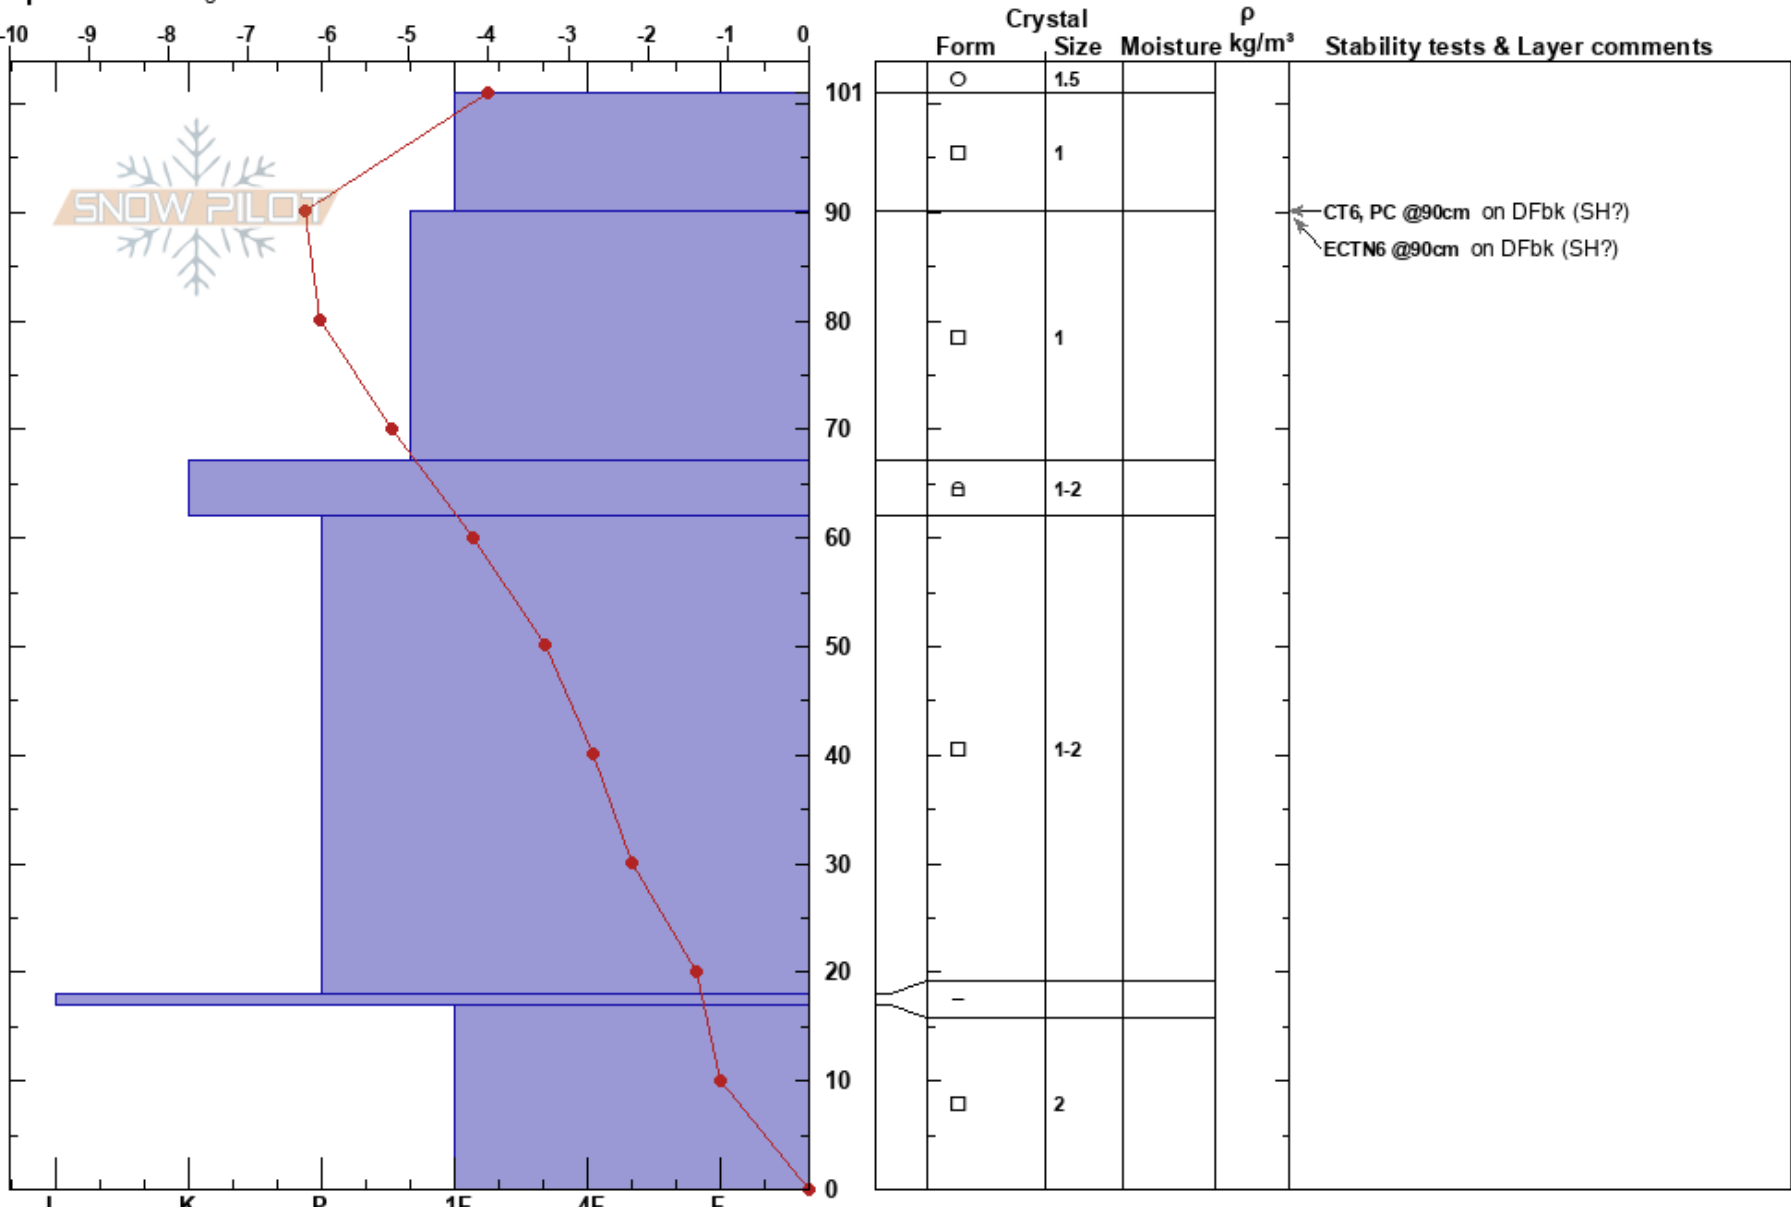

Test Pit - Powder Bowl
 Monashee
 BC
 Elevation: 2223 m
 Aspect: SW
 Specifics: Pit dug in a Ski Area

Brydan Tollefson
 13/12/2022 - 12:50
 Co-ord: 49.74104N, -118.94264W
 Slope Angle: 19°
 Wind Loading: previous

Stability: **HS: 101**
 Air Temperature: -2.7°C PF: 25
 Sky Cover: X
 Precipitation: NO
 Wind: NW Light Breeze

Layer Notes:

Notes: Test Profile to test if the upper snowpack had gained slab properties from recent warming