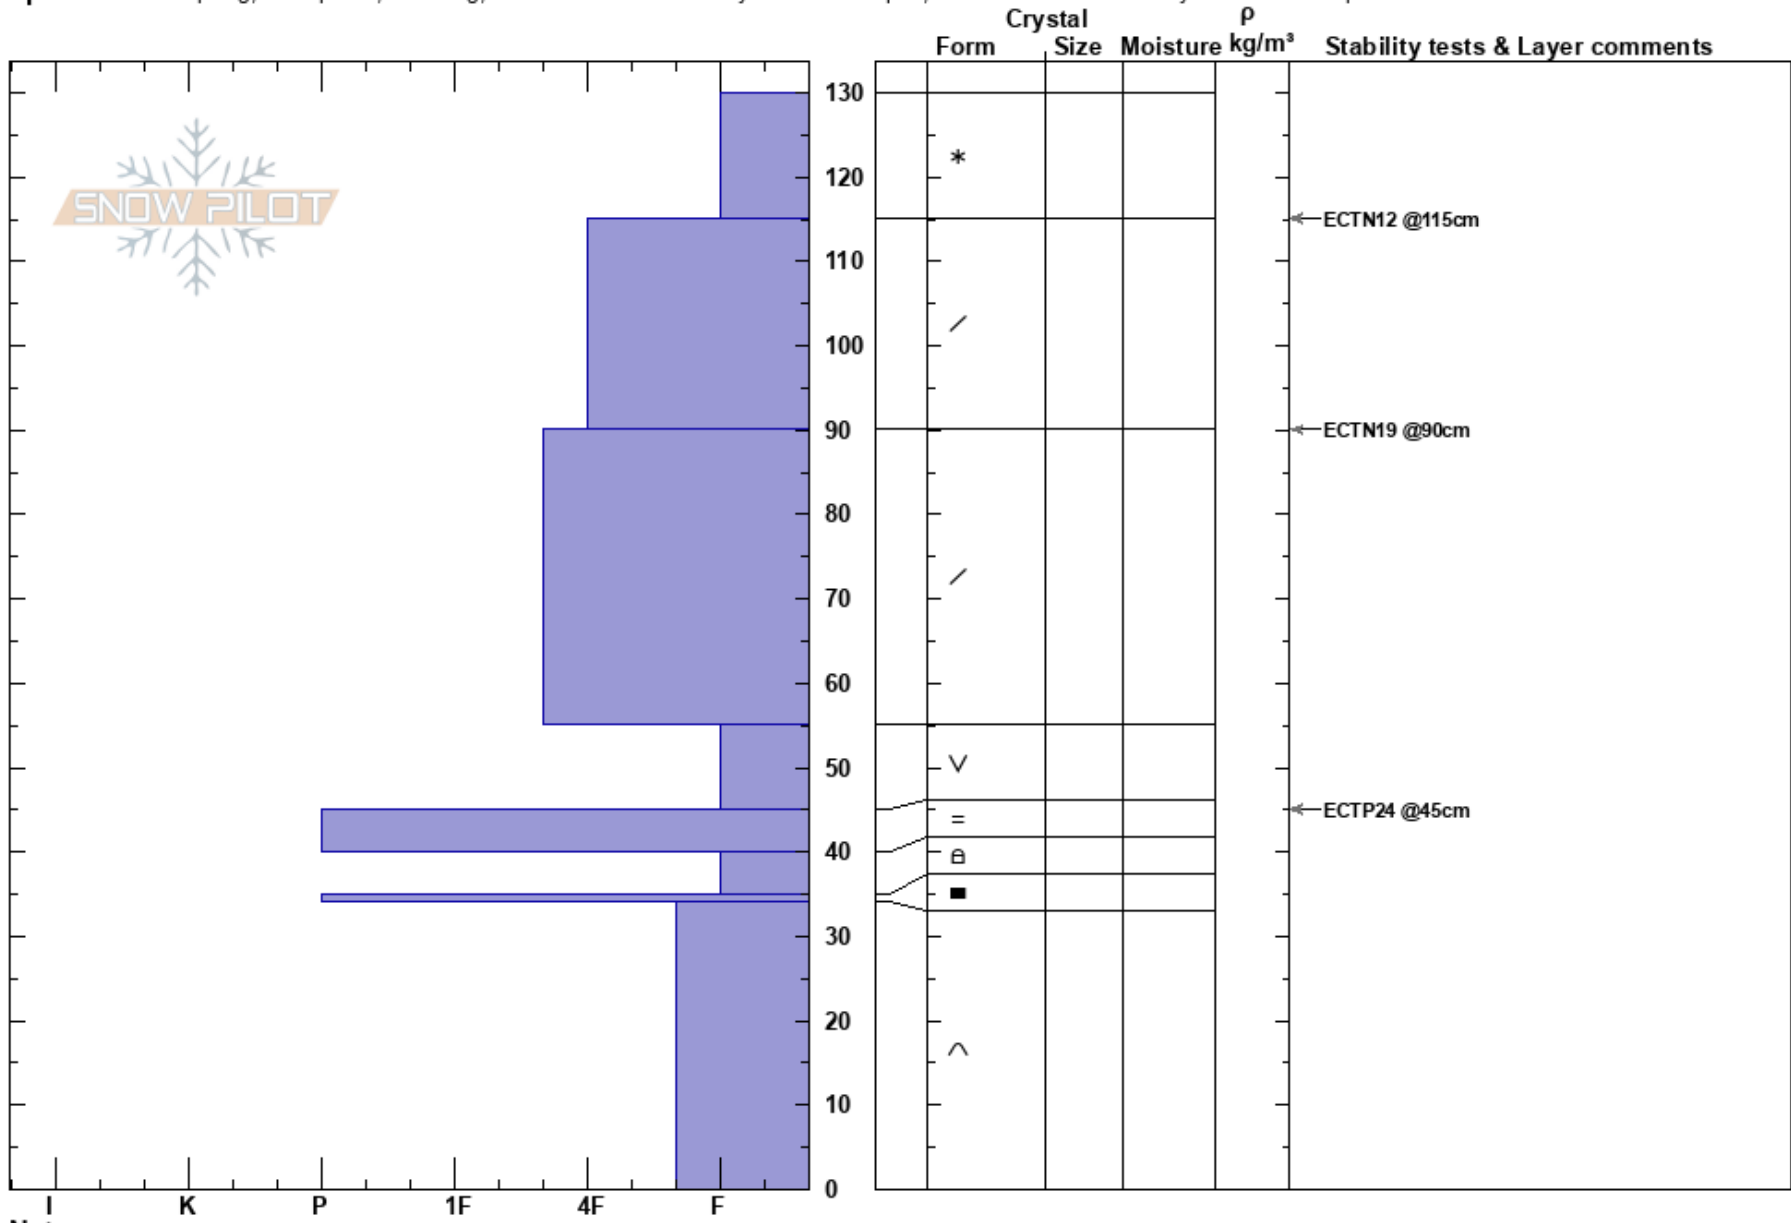

12-20-17 Rattlesnake  
 Rattlesnake Mtns  
 MT  
 Elevation: 7700 ft  
 Aspect: 45°

Timothy Laroche  
 12/20/2017 - 12:00pm  
 Co-ord: 47.03603N, -113.98808W  
 Slope Angle: 10°  
 Wind Loading: yes

Stability: Poor  
 Air Temperature:  
 Sky Cover: X  
 Precipitation: S1  
 Wind: NW Moderate  
 HS: 130  
 Layer Notes: 55-45cm: Problematic layer

Specifics: Collapsing, widespread; Cracking; Recent avalanche activity on similar slopes; Recent avalanche activity on different slopes

Notes: