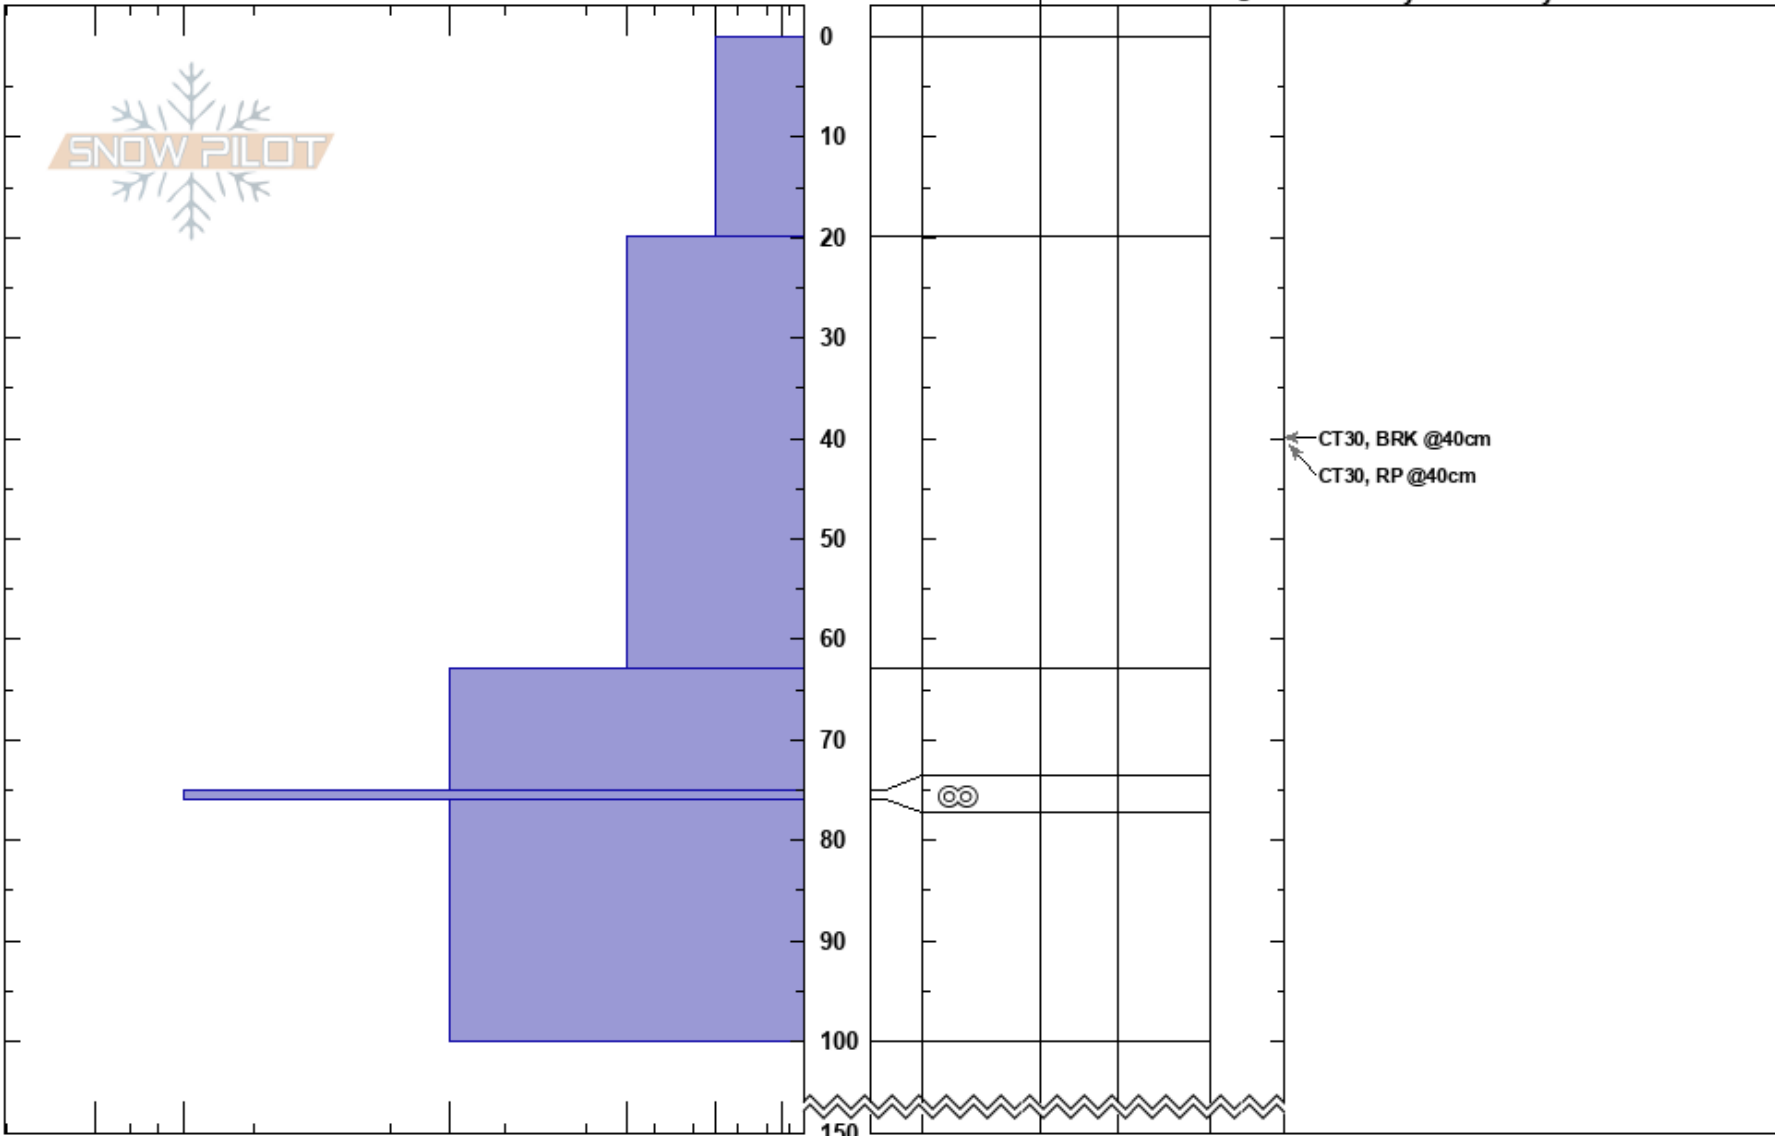

Dire Straights TP
Monashee
BC
Elevation: 1974 m
Aspect: 60°
Specifics:

Keefee Lake
13/12/2022 - 13:40
Co-ord: 50.15629N, -118.33747W
Slope Angle: 40°
Wind Loading:

Stability:
Air Temperature:
Sky Cover: OVC
Precipitation: NO
Wind: NW Light Breeze
HS: 150
Layer Notes: