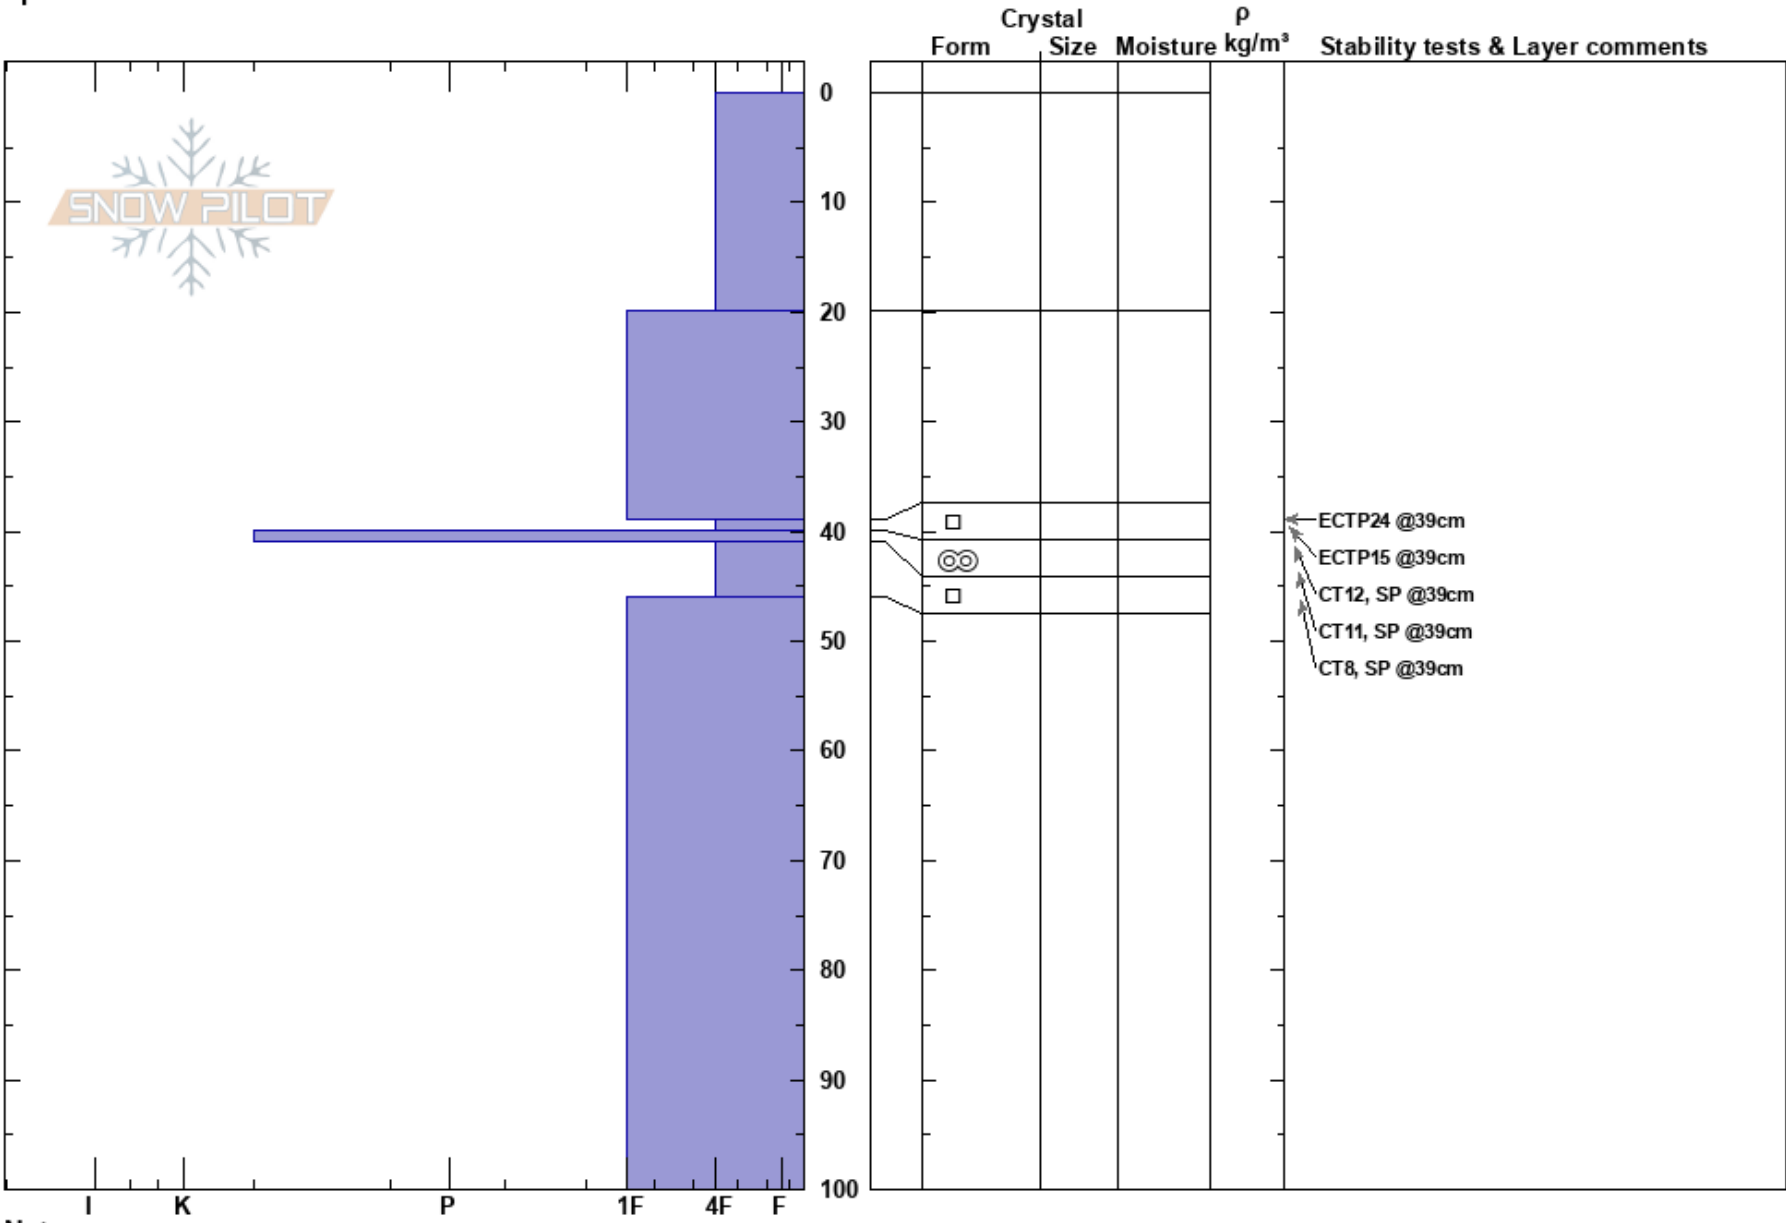

Landing Strip TP  
 Monashee  
 BC  
 Elevation: 1941 m  
 Aspect: 190°  
 Specifics:

Keefee Lake  
 13/12/2022 - 14:10  
 Co-ord: 50.15732N, -118.34505W  
 Slope Angle: 35°  
 Wind Loading:

Stability:  
 Air Temperature:  
 Sky Cover: OVC  
 Precipitation: NO  
 Wind: Calm

HS: 100 Layer Notes:

Notes: