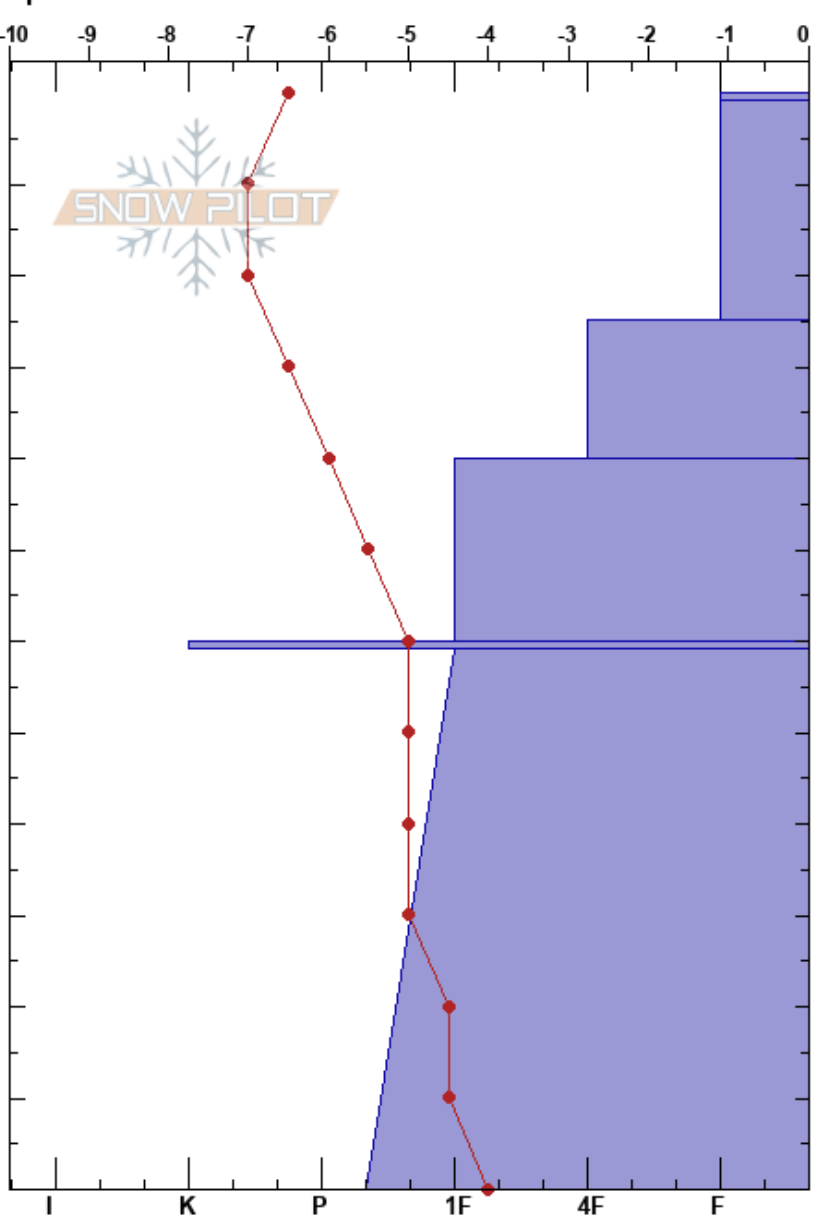

S. Side Table Mtn.  
North Cascades, West  
WA

Adam Gellman  
12/13/2022 - 12:00pm  
Co-ord: 48.84616N, -121.71725E  
Slope Angle: 20°  
Wind Loading:

Stability: PF: 15  
Air Temperature: -4°C PS: 35  
Sky Cover: CLR  
Precipitation: NO  
Wind: Calm

Layer Notes:

Specifics:

Form	Crystal Size	Moisture	$\rho$ kg/m <sup>3</sup>	Stability tests & Layer comments
V	1-3			
/	1			
/	1			
.	0.5			
⊙	0.5			
.	0.3			

Notes:

CTN  
ECTX