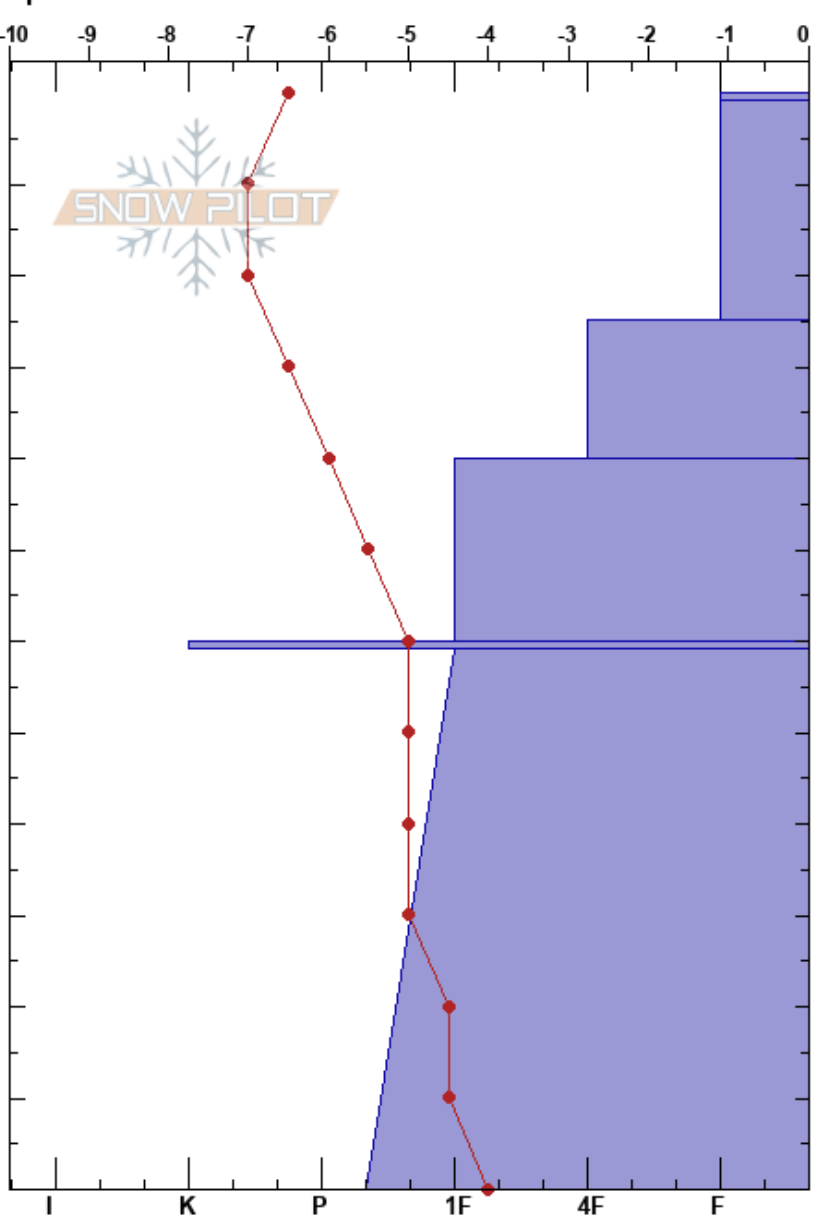

S. Side Table Mtn.
North Cascades, West
WA

Adam Gellman
12/13/2022 - 12:00pm
Co-ord: 48.84616N, -121.71725E
Slope Angle: 20°
Wind Loading:

Stability:
Air Temperature: -4°C
Sky Cover: CLR
Precipitation: NO
Wind: Calm

Layer Notes:

Elevation: 4938 ft
Aspect:
Specifics:

Form	Crystal Size	Moisture	ρ kg/m ³	Stability tests & Layer comments
V	1-3			
/	1			
/	1			
.	0.5			
⊙	0.5			
.	0.3			

Notes:

CTN
ECTX