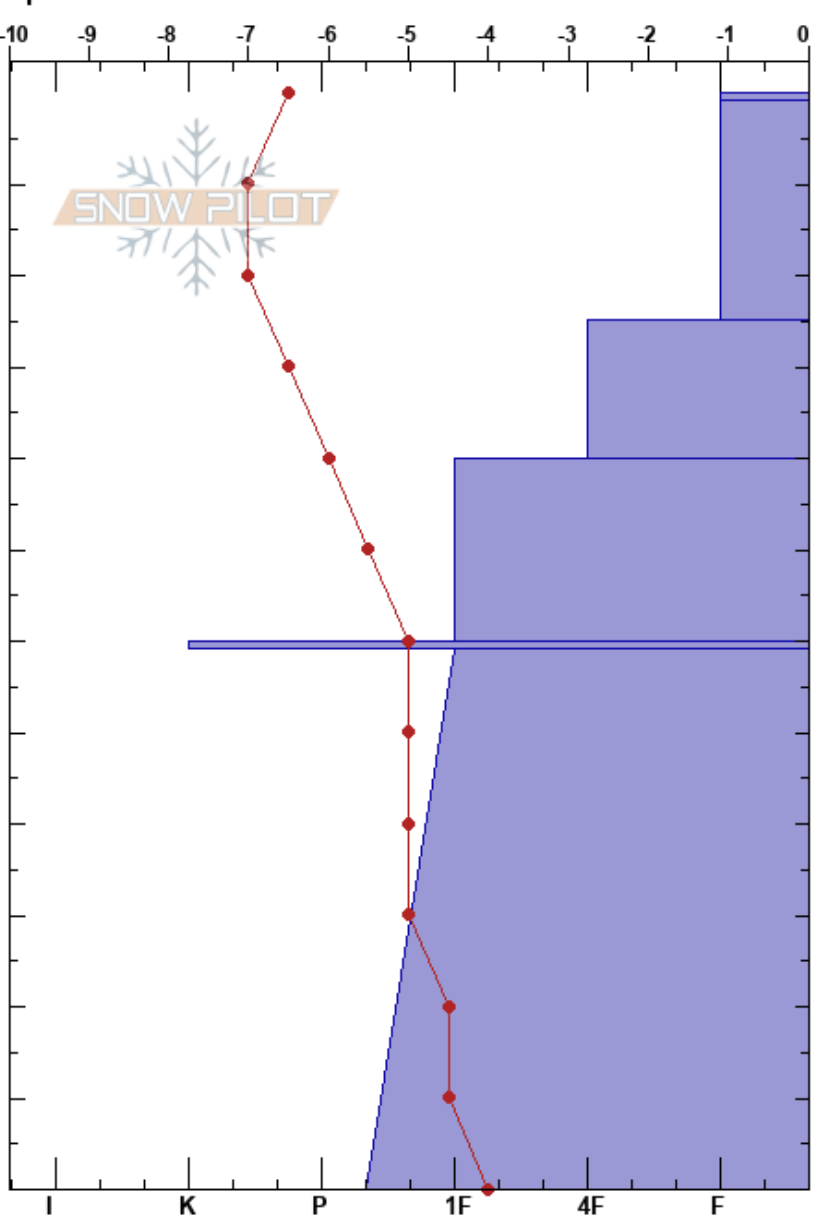

S. Side Table Mtn.  
North Cascades, West  
WA

Adam Gellman  
12/13/2022 - 12:00pm  
Co-ord: 48.84616N, -121.71725E  
Slope Angle: 20°  
Wind Loading:

Stability:  
Air Temperature: -4°C  
Sky Cover: CLR  
Precipitation: NO  
Wind: Calm

Layer Notes:

Elevation: 4938 ft  
Aspect:  
Specifics:

Form	Crystal		$\rho$ kg/m <sup>3</sup>	Stability tests & Layer comments
	Size	Moisture		
V	1-3			
/	1			
/	1			
.	0.5			
⊙	0.5			
.	0.3			

Notes:

CTN  
ECTX