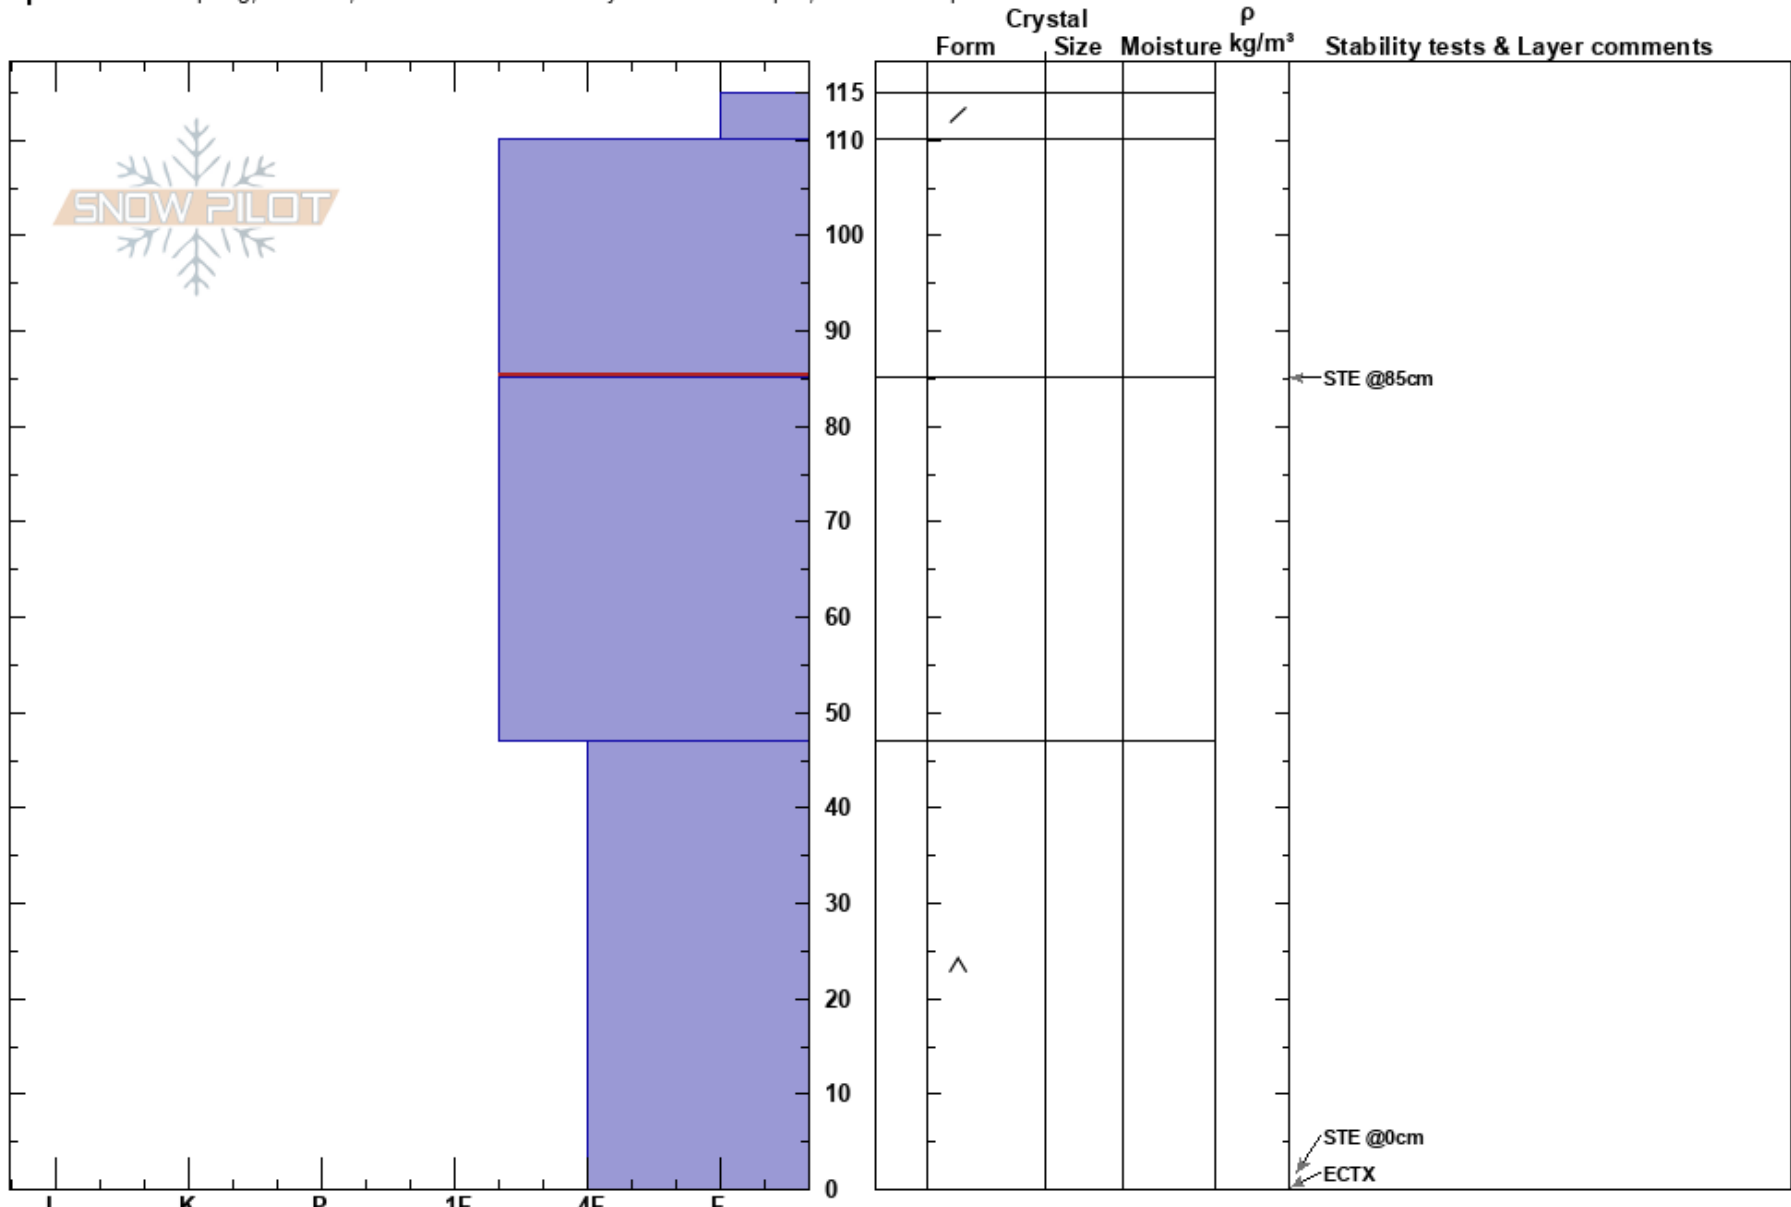

Upper Pebble
 Absaroka Range
 MT
Elevation: 180 ft
Aspect: 50°

Don Carroll
 12/13/2022 - 1:00pm
Co-ord: 45.03321N, -110.04276W
Slope Angle: 27°
Wind Loading: yes

Stability:
Air Temperature: 25°F
Sky Cover: FEW
Precipitation: NO
Wind: Light Breeze

HS: 115
PF: 30
PS: 15
 110-85cm: Problematic layer

Specifics: Collapsing, localized; Recent avalanche activity on different slopes; We skied slope

Notes: Submitted on behalf of Silver Gate Lodging, much wind effected, some wumpling on ridge above 8500; saw avalanches from last week cycle; no propagation but slab broke all way to ground with shovel