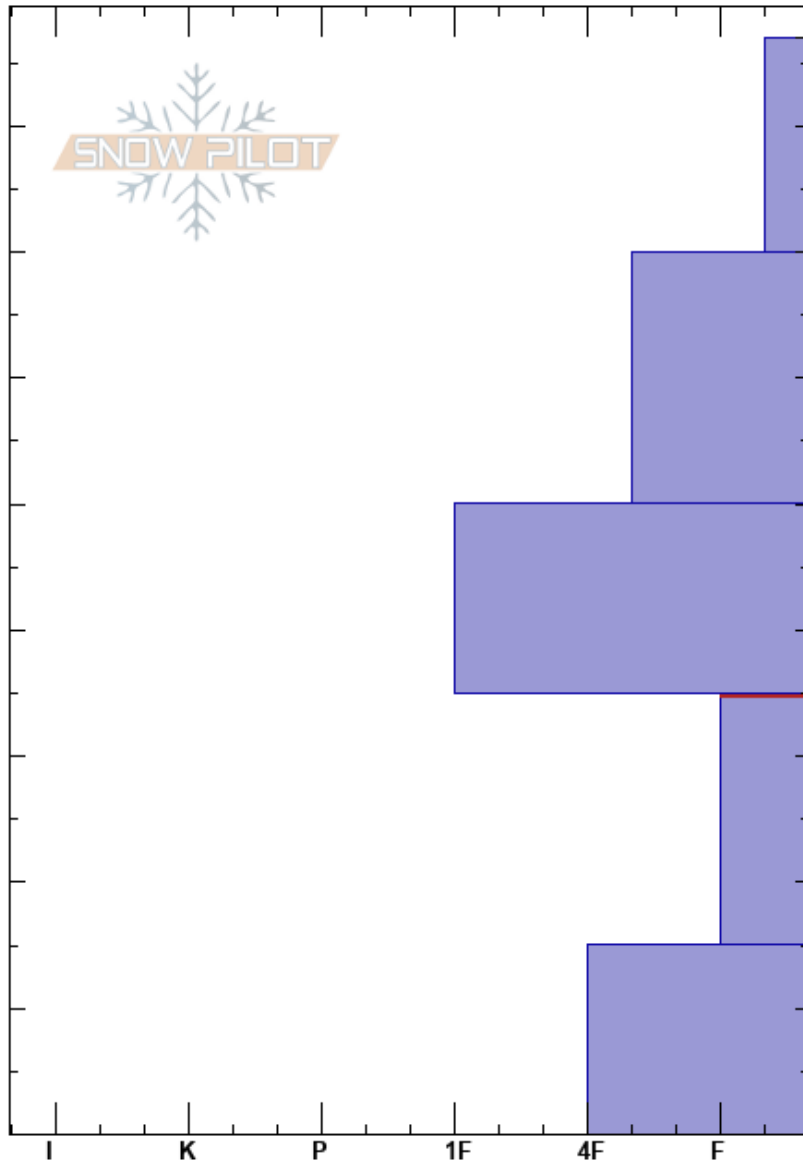

Bacon Rind Meadow
 Madison Range-S
 MT
Elevation: 8800 ft
Aspect: 95°
Specifics: Collapsing, widespread; We skied slope

Ian Hoyer
 12/13/2022 - 1:00pm
Co-ord: 44.97033N, -111.09591W
Slope Angle: 22°
Wind Loading: no

Stability: Fair
Air Temperature:
Sky Cover: SCT
Precipitation: NO
Wind: W Light Breeze

HS: 87
PF: 75 35-15cm: Problematic layer
PS: 15

Crystal Form	Crystal Size	Moisture	ρ kg/m ³	Stability tests & Layer comments
+				
/				← PST100/100 (X) @ 70cm
•				
				← ECTP17 @ 35cm ← PST26/100 (End) @ 35cm
□	2			
□	2			