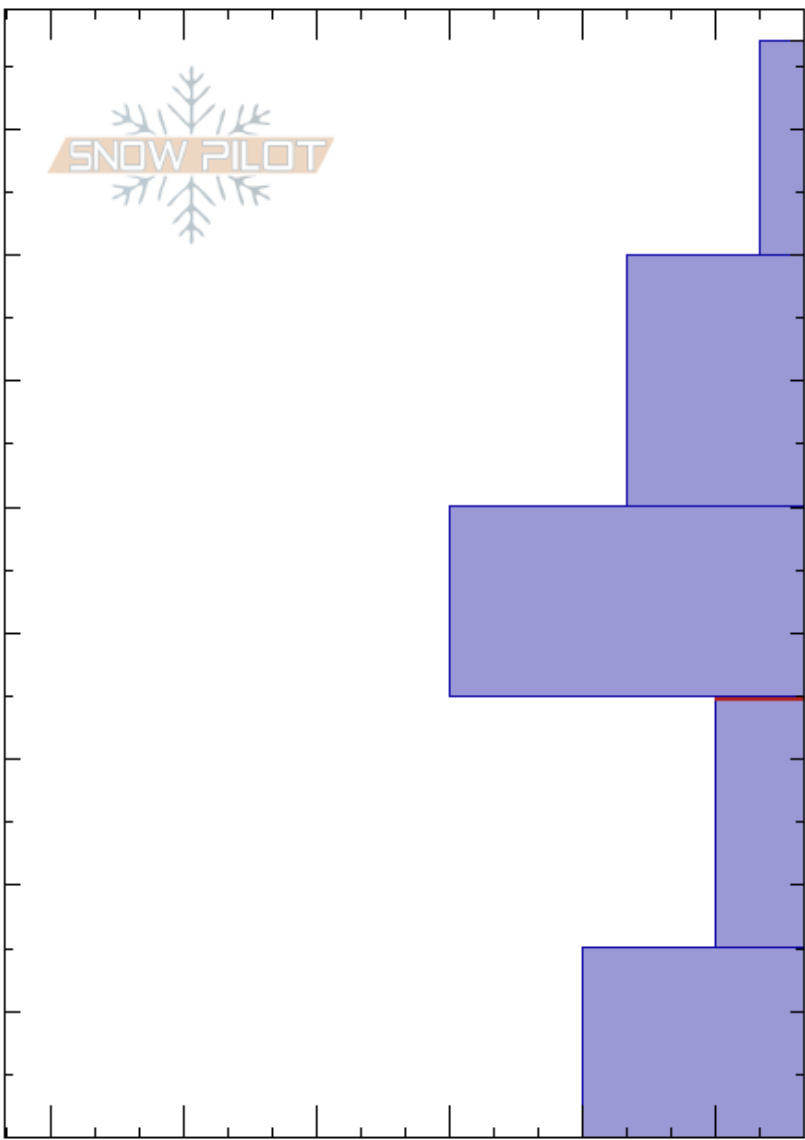

Bacon Rind Meadow
 Madison Range-S
 MT
Elevation: 8800 ft
Aspect: 95°
Specifics: Collapsing, widespread; We skied slope

Ian Hoyer
 12/13/2022 - 1:00pm
Co-ord: 44.97033N, -111.09591W
Slope Angle: 22°
Wind Loading: no

Stability: Fair
Air Temperature:
Sky Cover: SCT
Precipitation: NO
Wind: W Light Breeze

HS: 87
PF: 75 35-15cm: Problematic layer
PS: 15

Height (cm)	Crystal		ρ kg/m ³	Stability tests & Layer comments
	Form	Size		
87				
80	+			
70				← PST100/100 (X) @ 70cm
60	/			
50				
40	•			
35				← ECTP17 @ 35cm ← PST26/100 (End) @ 35cm
30	□	2		
20				
10	□	2		
0				