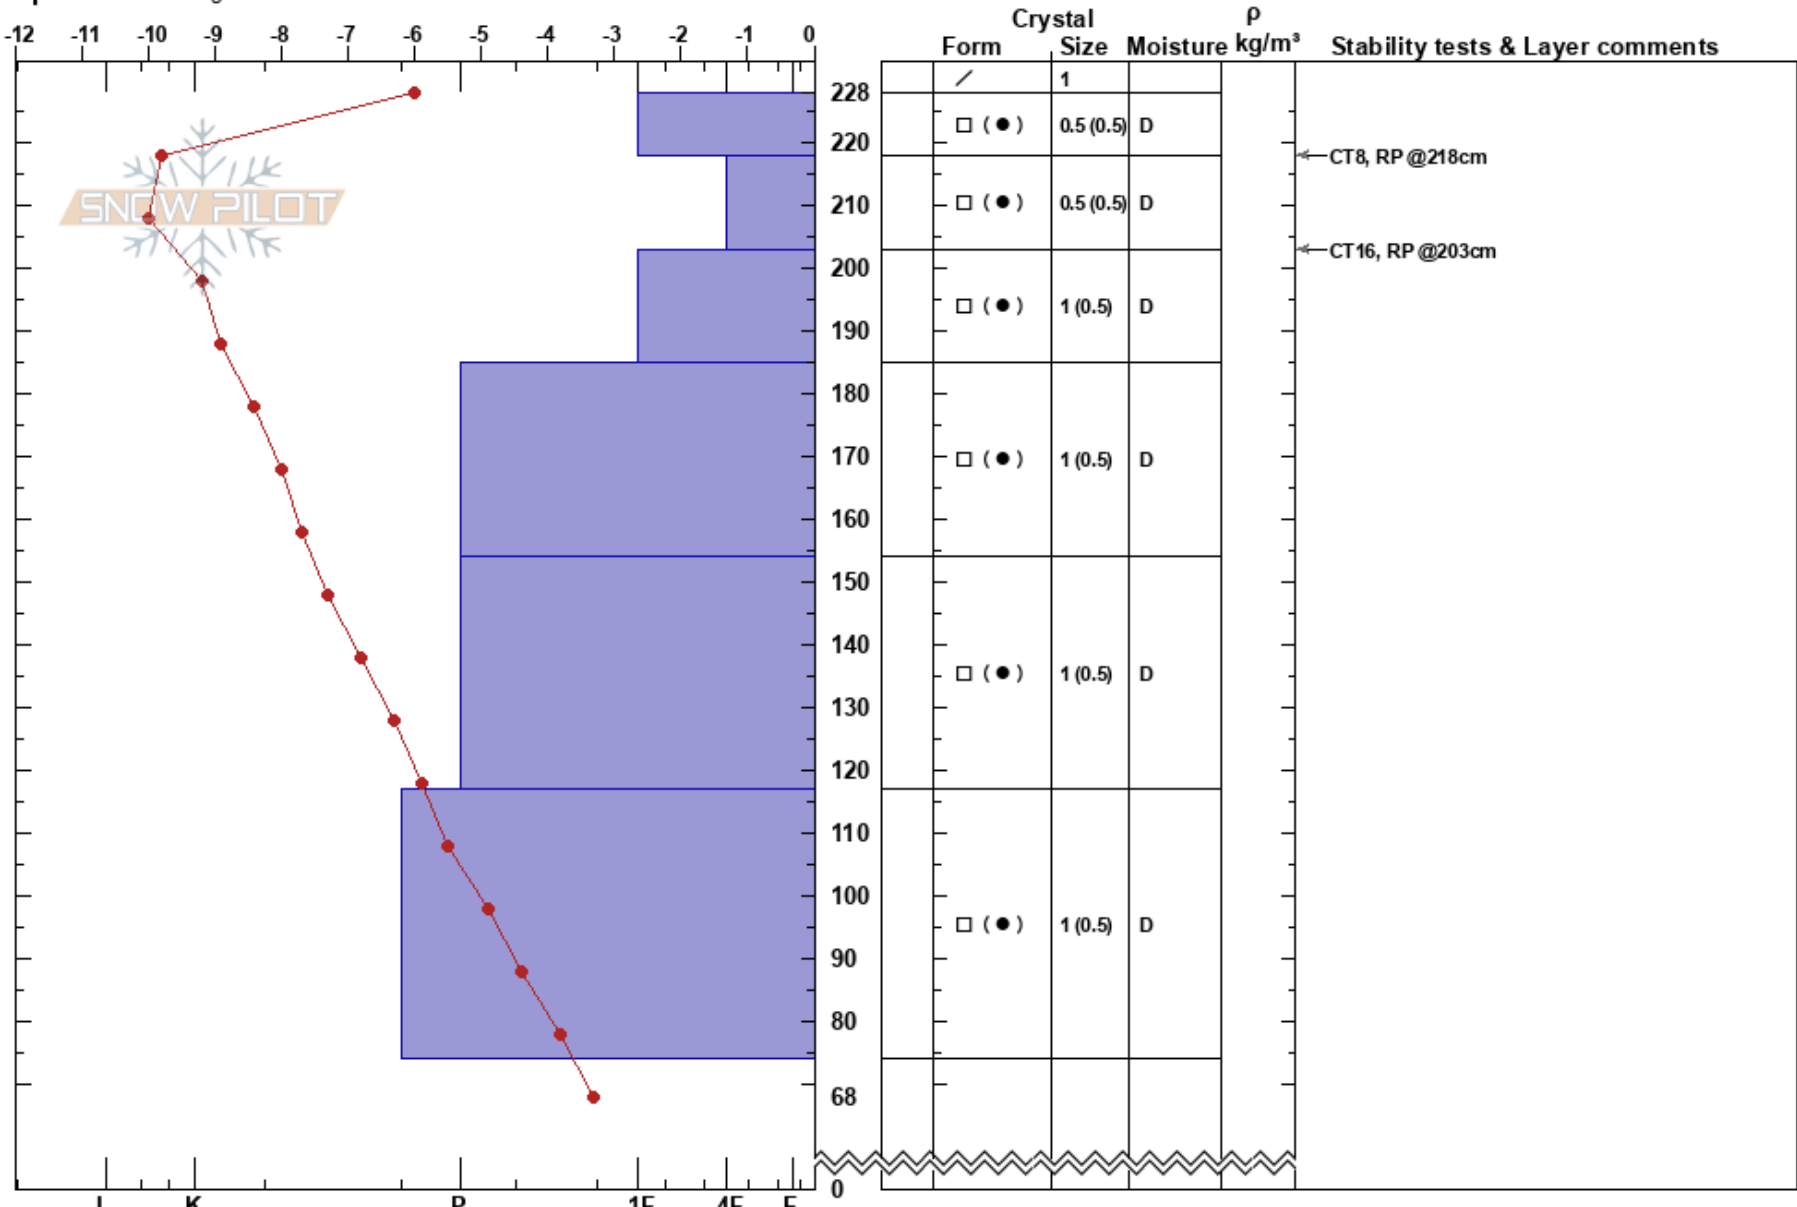

Desperado
 Canadian Rockies
 AB
Elevation: 1970 m
Aspect: S
Specifics: Pit dug in a Ski Area

Nathan Pinchak
 13/12/2022 - 12:45
Co-ord:
Slope Angle:
Wind Loading: no

Stability:
Air Temperature: -6°C
Sky Cover: FEW
Precipitation: NO
Wind: NW Light Breeze

HS:228
Layer Notes:
 203-185cm: Problematic layer

Notes: