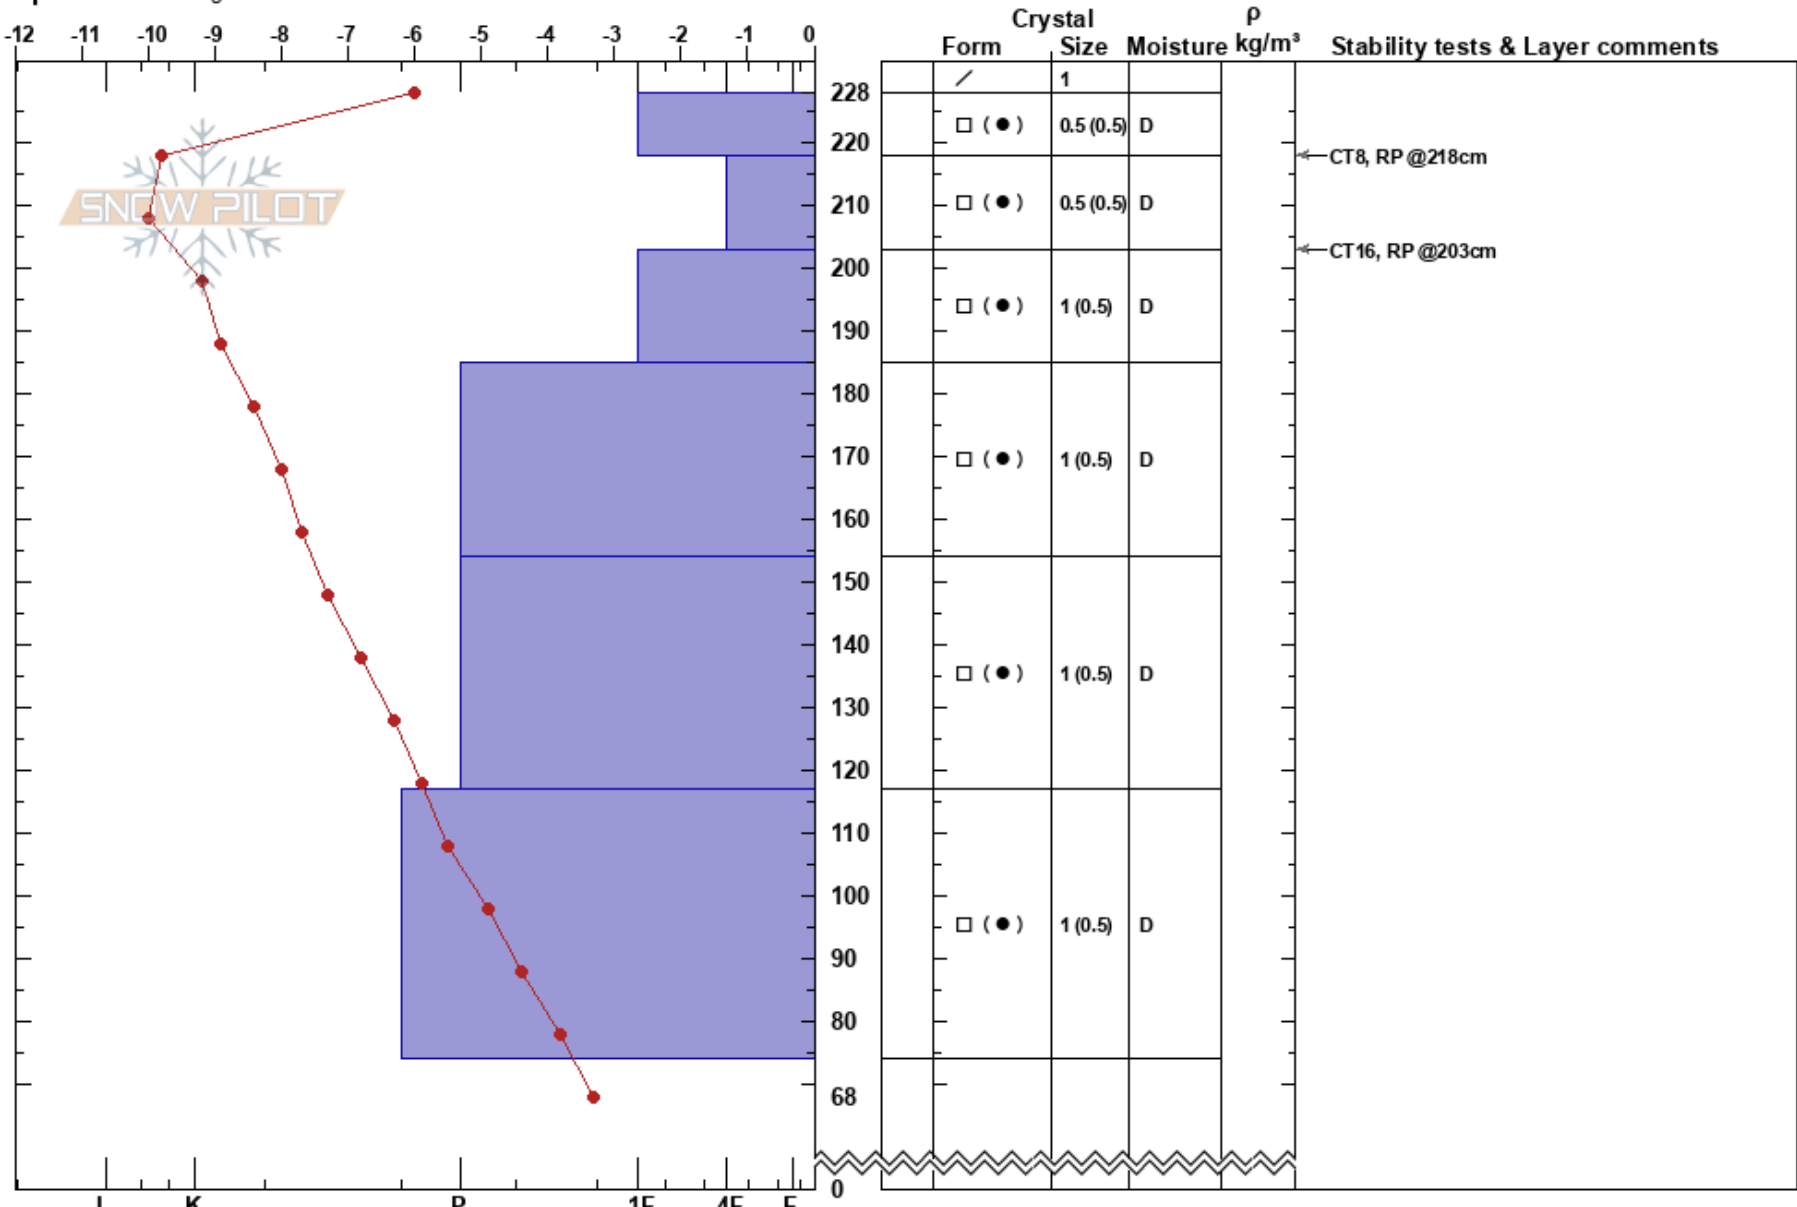

Desperado  
 Canadian Rockies  
 AB  
**Elevation:** 1970 m  
**Aspect:** S  
**Specifics:** Pit dug in a Ski Area

Nathan Pinchak  
 13/12/2022 - 12:45  
**Co-ord:**  
**Slope Angle:**  
**Wind Loading:** no

**Stability:**  
**Air Temperature:** -6°C  
**Sky Cover:** FEW  
**Precipitation:** NO  
**Wind:** NW Light Breeze

**HS:**228  
**Layer Notes:**  
 203-185cm: Problematic layer

Notes: