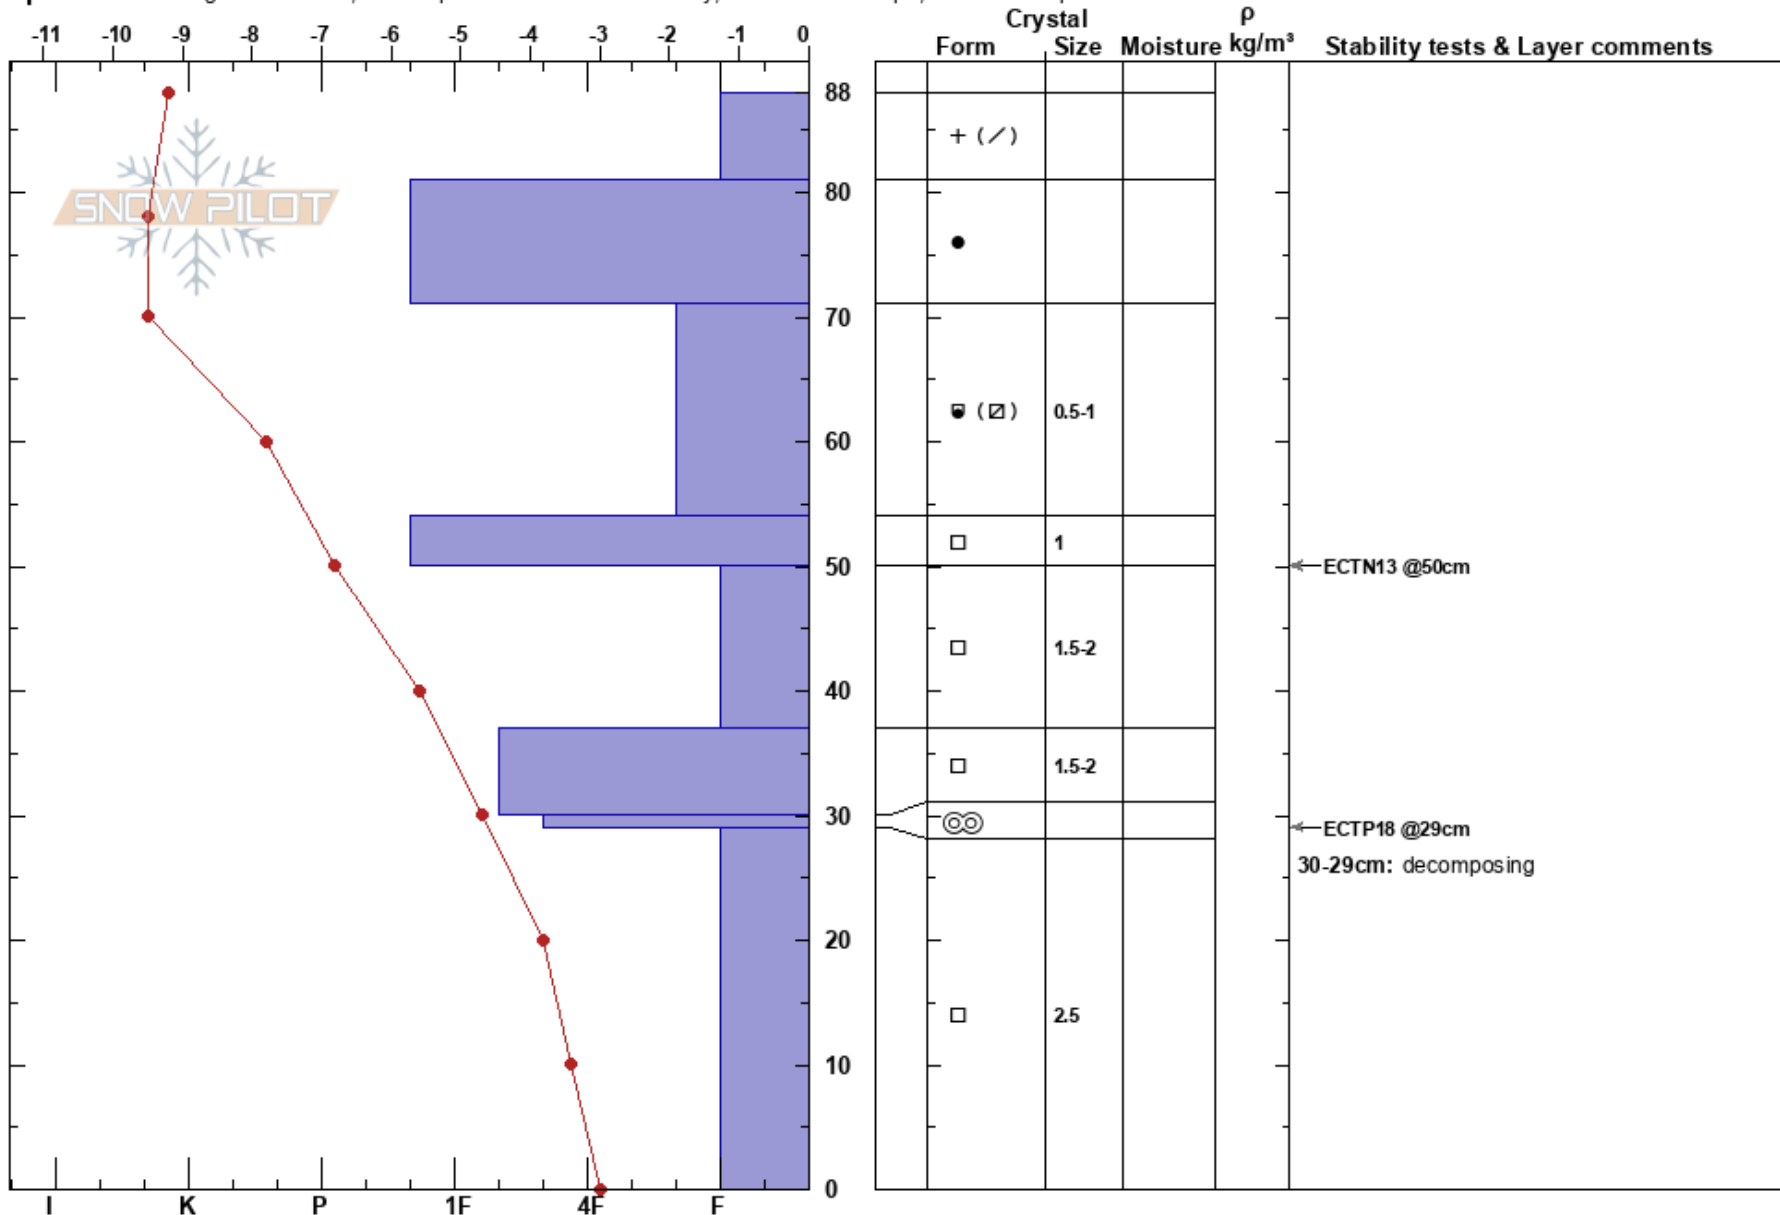

Horseshoe Bowl
 Madison Range-N
 MT
 Elevation: 9274 ft
 Aspect: N

Jon Hageness
 12/13/2022 - 1:30pm
 Co-ord: 45.28818N, -111.44722W
 Slope Angle: 35°
 Wind Loading: previous

Stability: HS:88
 Air Temperature: -10.6°C
 Sky Cover: OVC
 Precipitation: S-1
 Wind:

Layer Notes:
 30-29cm: decomposing
 29-0cm: Problematic layer

Specifics: Pit dug in a Ski Area; Pit is representative of backcountry; Ski tracks on slope; We skied slope

Notes: