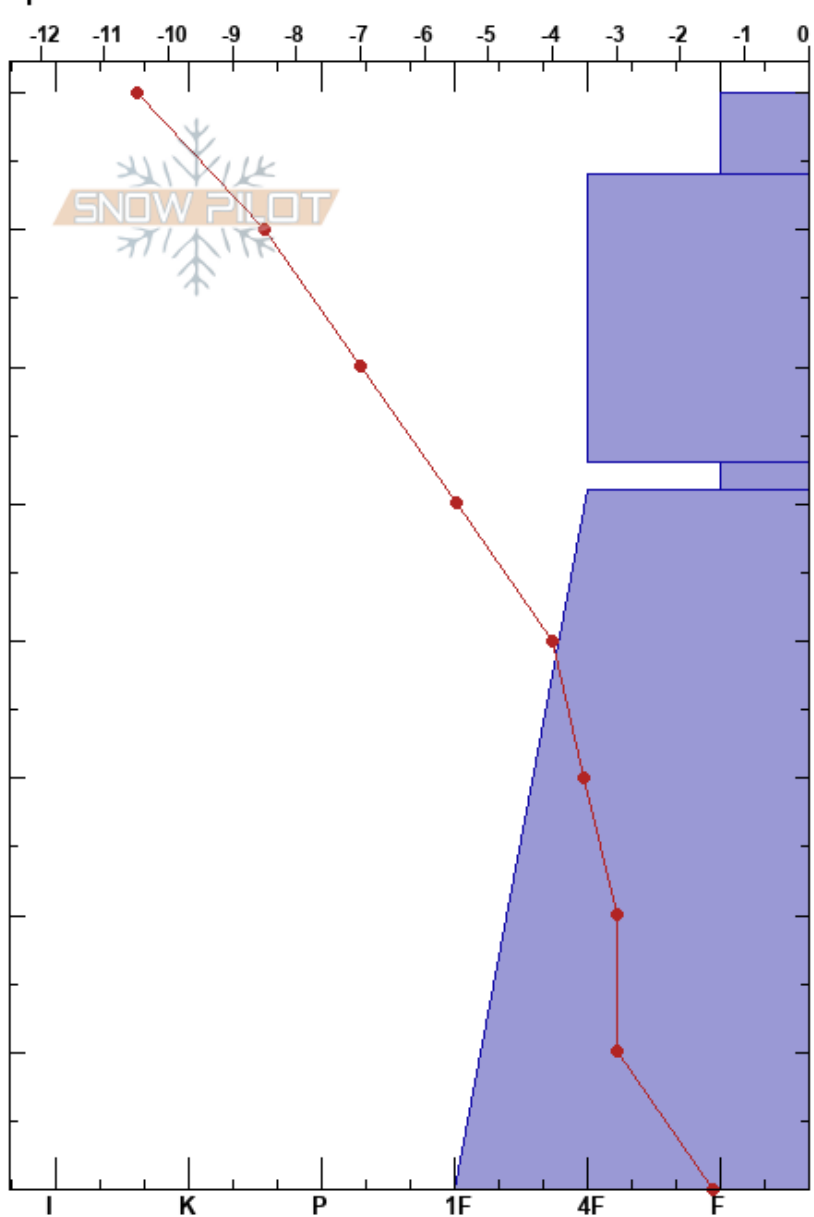

Dogleg: MO, DD
 Kananaskis
 AB
 Elevation: 2070 m
 Aspect: N
 Specifics:

Avalanche Safety
 12/12/2022 - 11:00
 Co-ord:
 Slope Angle:
 Wind Loading:

Stability:
 Air Temperature: -8.5°C
 Sky Cover: BKN
 Precipitation: NO
 Wind: Calm

HS:80
 53-51cm: Nov. 16 SH-Visible
 53-51cm: Problematic layer

Form	Crystal Size	Moisture	ρ kg/m ³	Stability tests & Layer comments
∇	10			
/ (●)	0.5-1			
● (⊖)	0.5-1			
∇	5-10			← CT3, SC @52cm Crystals shotout
				53-51cm: Nov. 16 SH-Visible
□	1-3			

Notes: Below tree triangle beside main path.