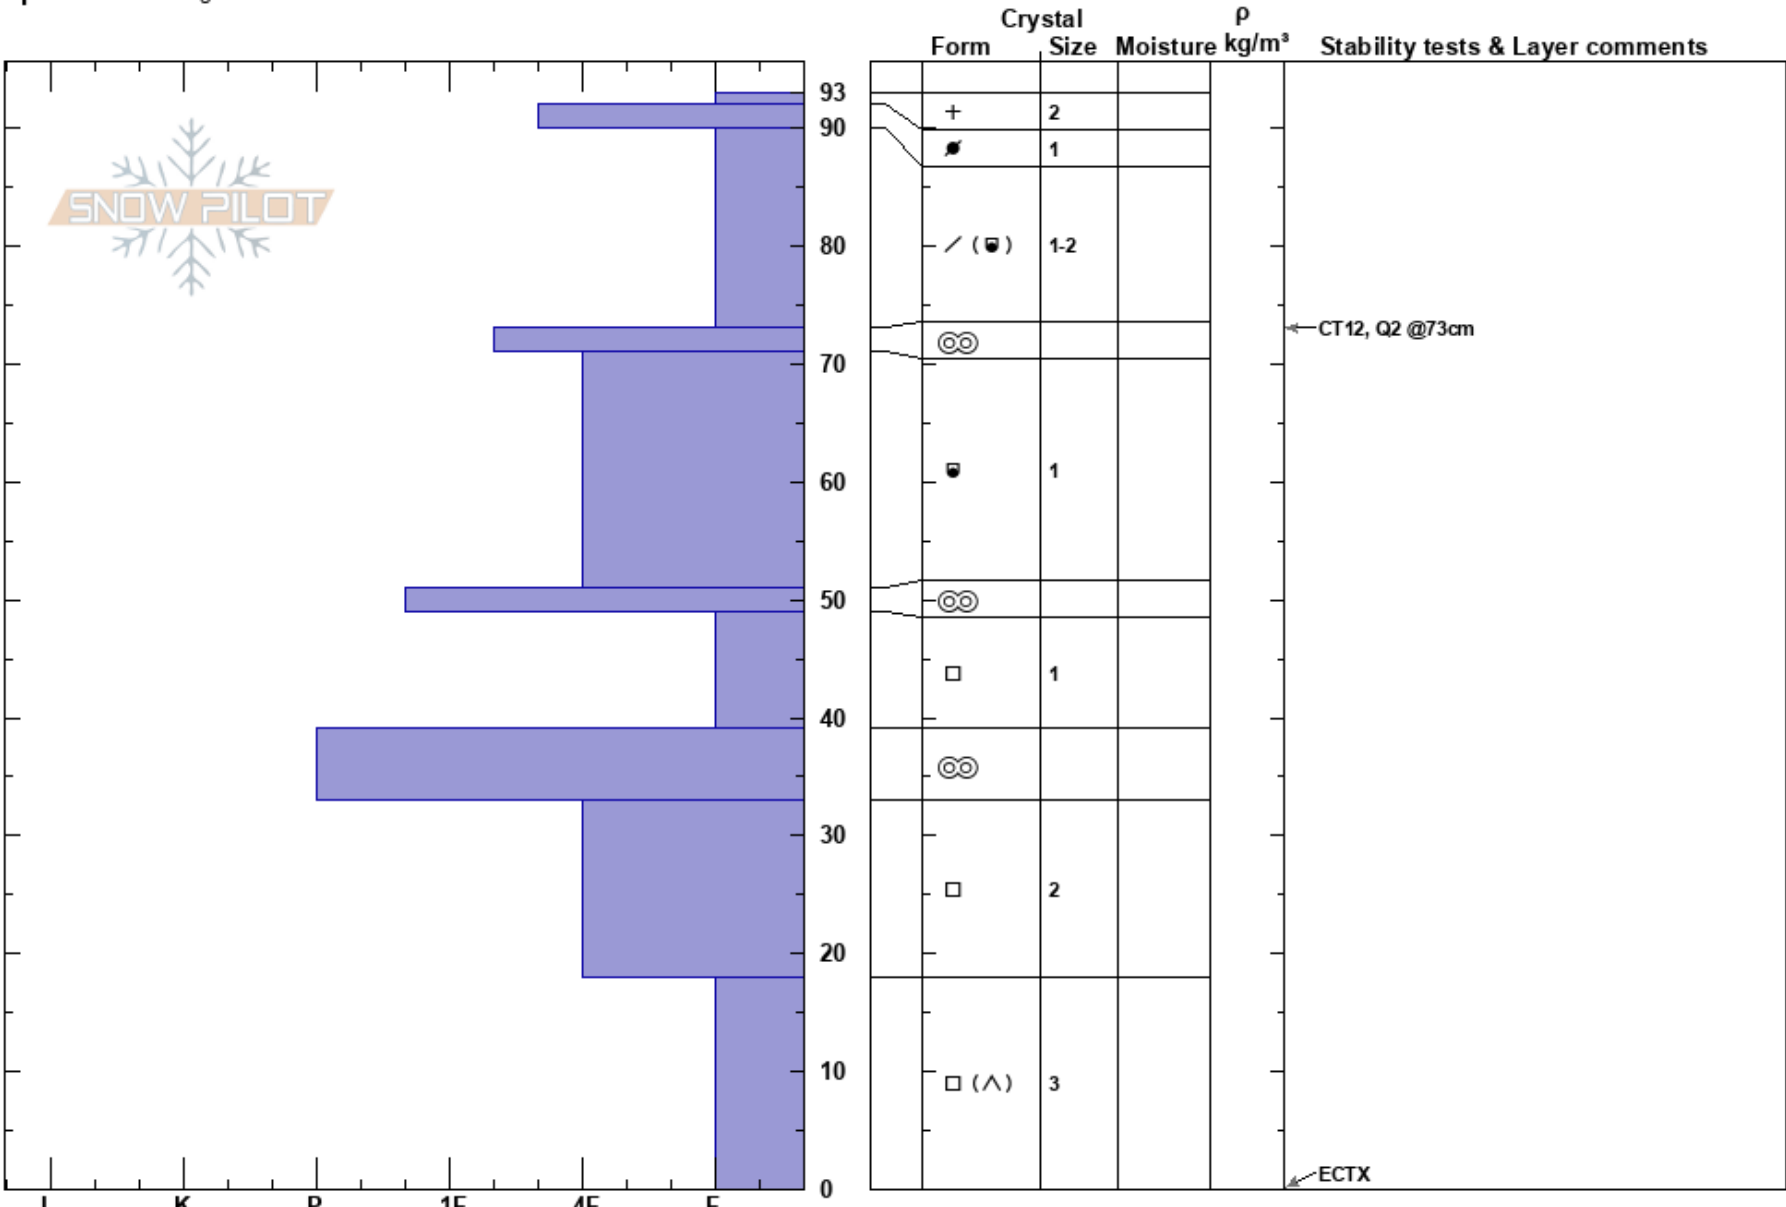

Dick's  
 Bridger Range  
 MT  
 Elevation: 7750 ft  
 Aspect: 122°  
 Specifics: Pit dug in a Ski Area

Bridger Bowl  
 12/12/2022 - 12:30pm  
 Co-ord: 45.82127N, -110.92501W  
 Slope Angle: 38°  
 Wind Loading: previous

Stability: HS:93  
 Air Temperature: PF: 90  
 Sky Cover: X  
 Precipitation: S-1  
 Wind: SE Light Breeze

Layer Notes:

Notes: Ella