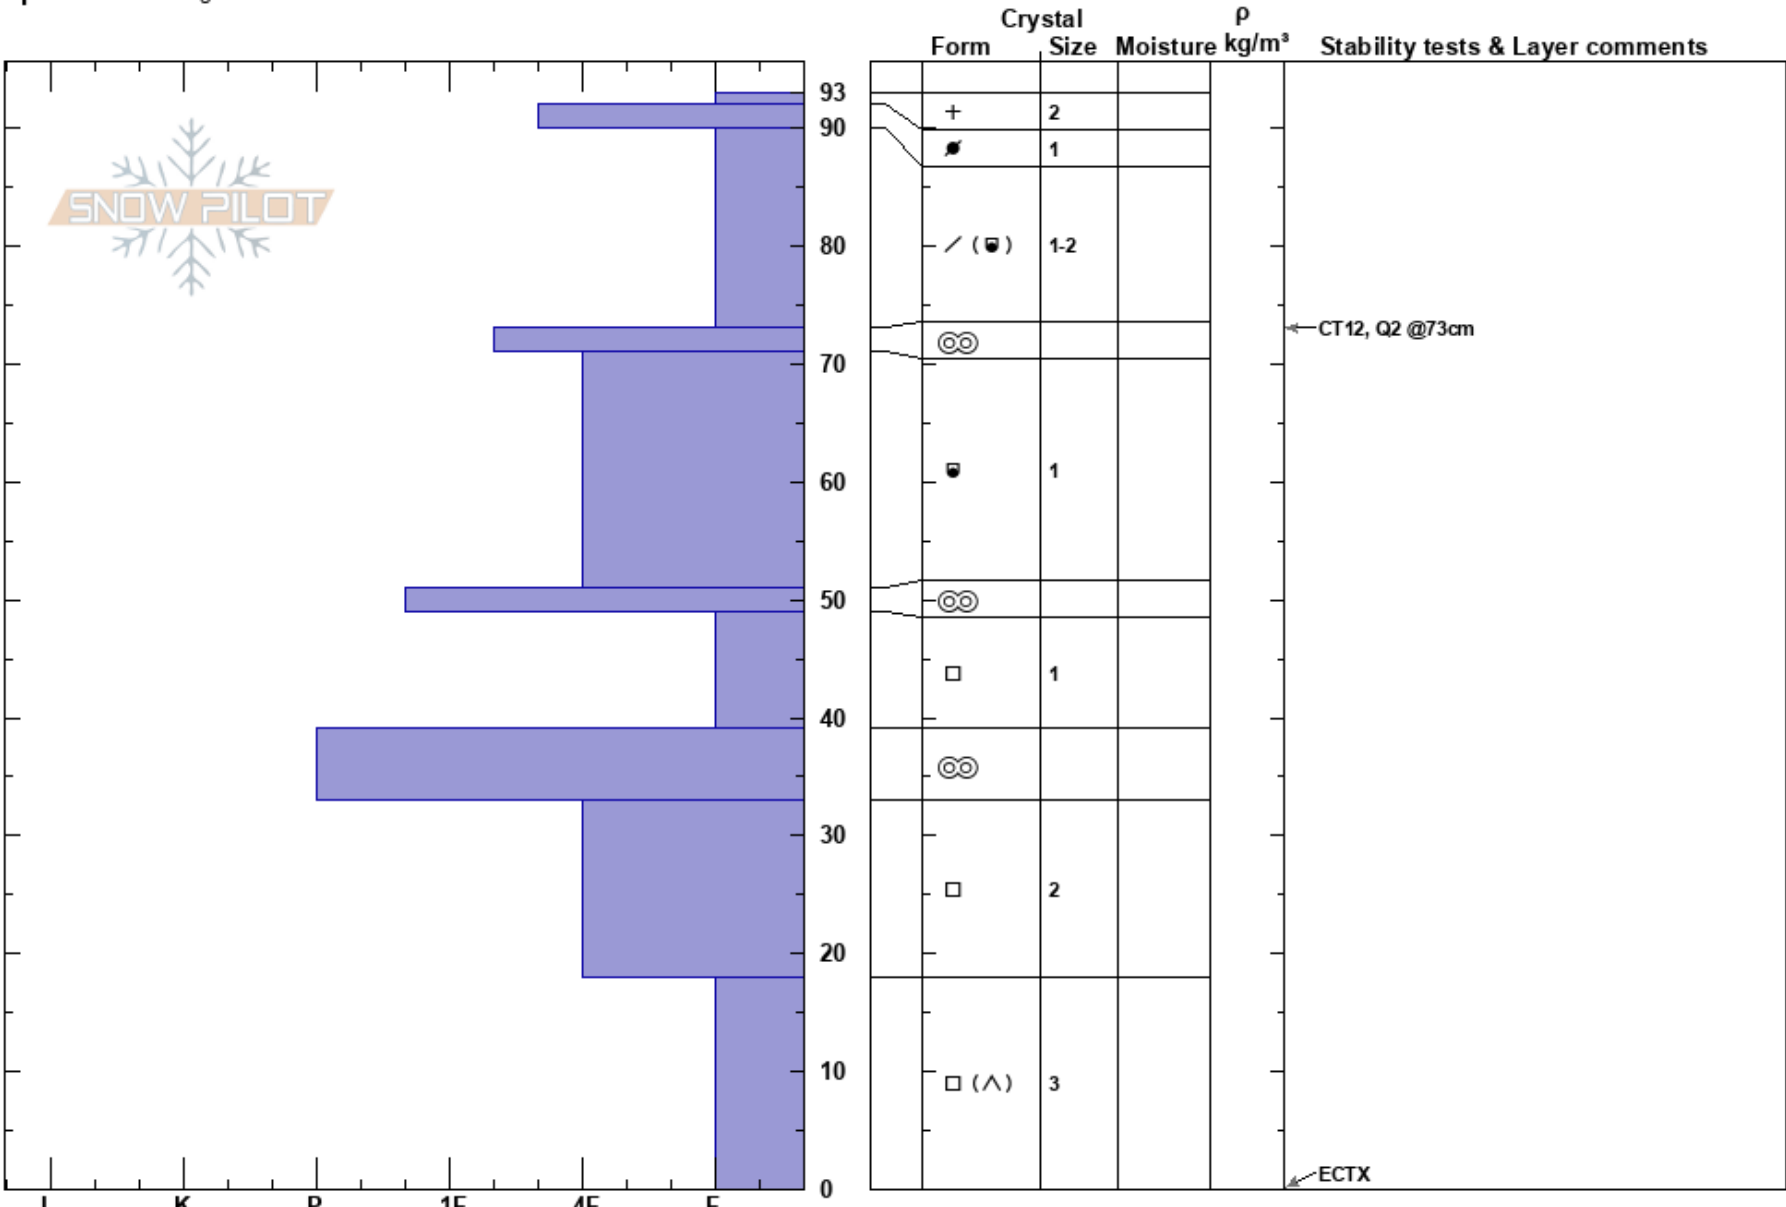

Dick's
 Bridger Range
 MT
 Elevation: 7750 ft
 Aspect: 122°
 Specifics: Pit dug in a Ski Area

Bridger Bowl
 12/12/2022 - 12:30pm
 Co-ord: 45.82127N, -110.92501W
 Slope Angle: 38°
 Wind Loading: previous

Stability: **HS:93**
 Air Temperature: **PF: 90**
 Sky Cover: X
 Precipitation: S-1
 Wind: SE Light Breeze

Layer Notes:

Notes: Ella