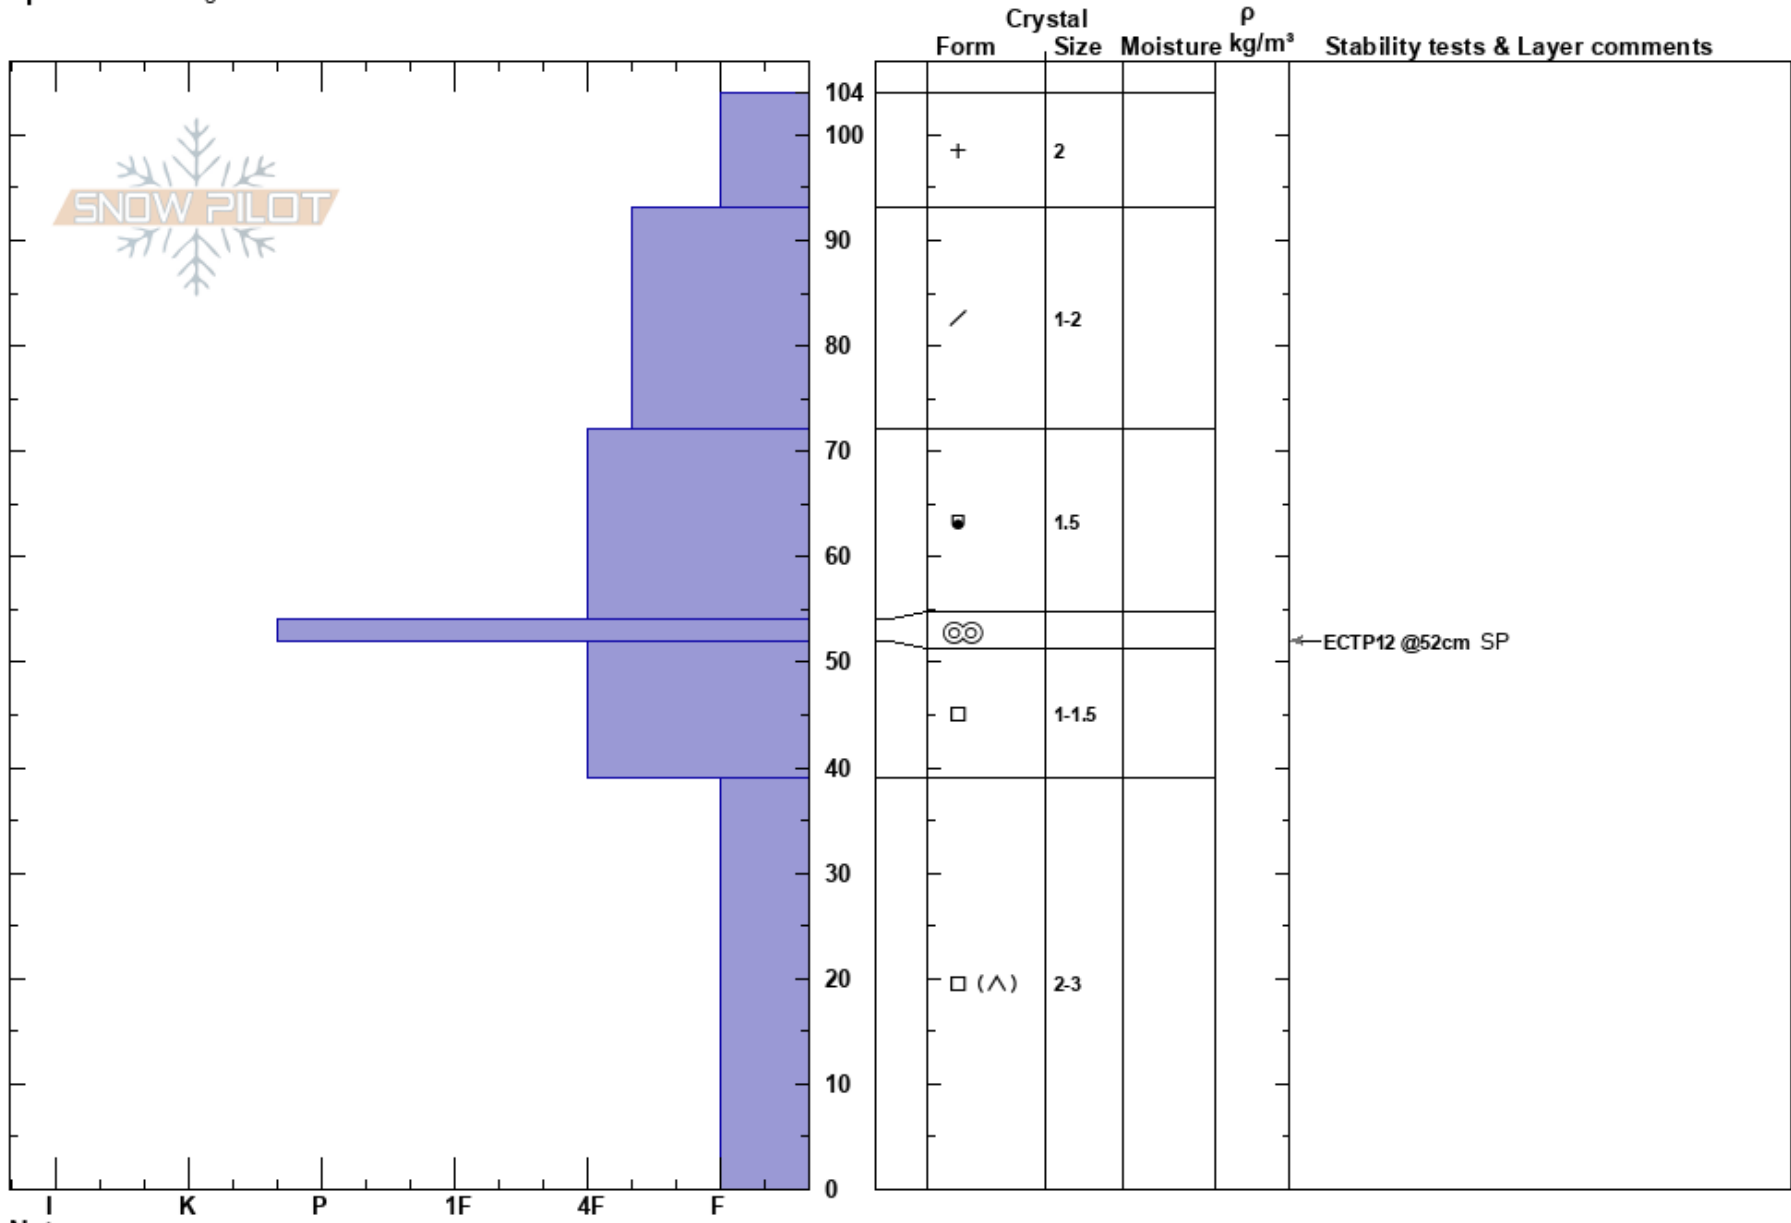

Chute 3/4
 Bridger Bowl
 12/12/2022 - 12:00pm
 MT
Elevation: 8300 ft
Aspect: 84°
Specifics: Pit dug in a Ski Area

Co-ord: 45.82146N, -110.92775W
Slope Angle: 32°
Wind Loading: no

Stability:
Air Temperature:
Sky Cover: X
Precipitation: S-1
Wind: E Light Breeze

HS: 104
PF: 100
Layer Notes:

Notes: Ella