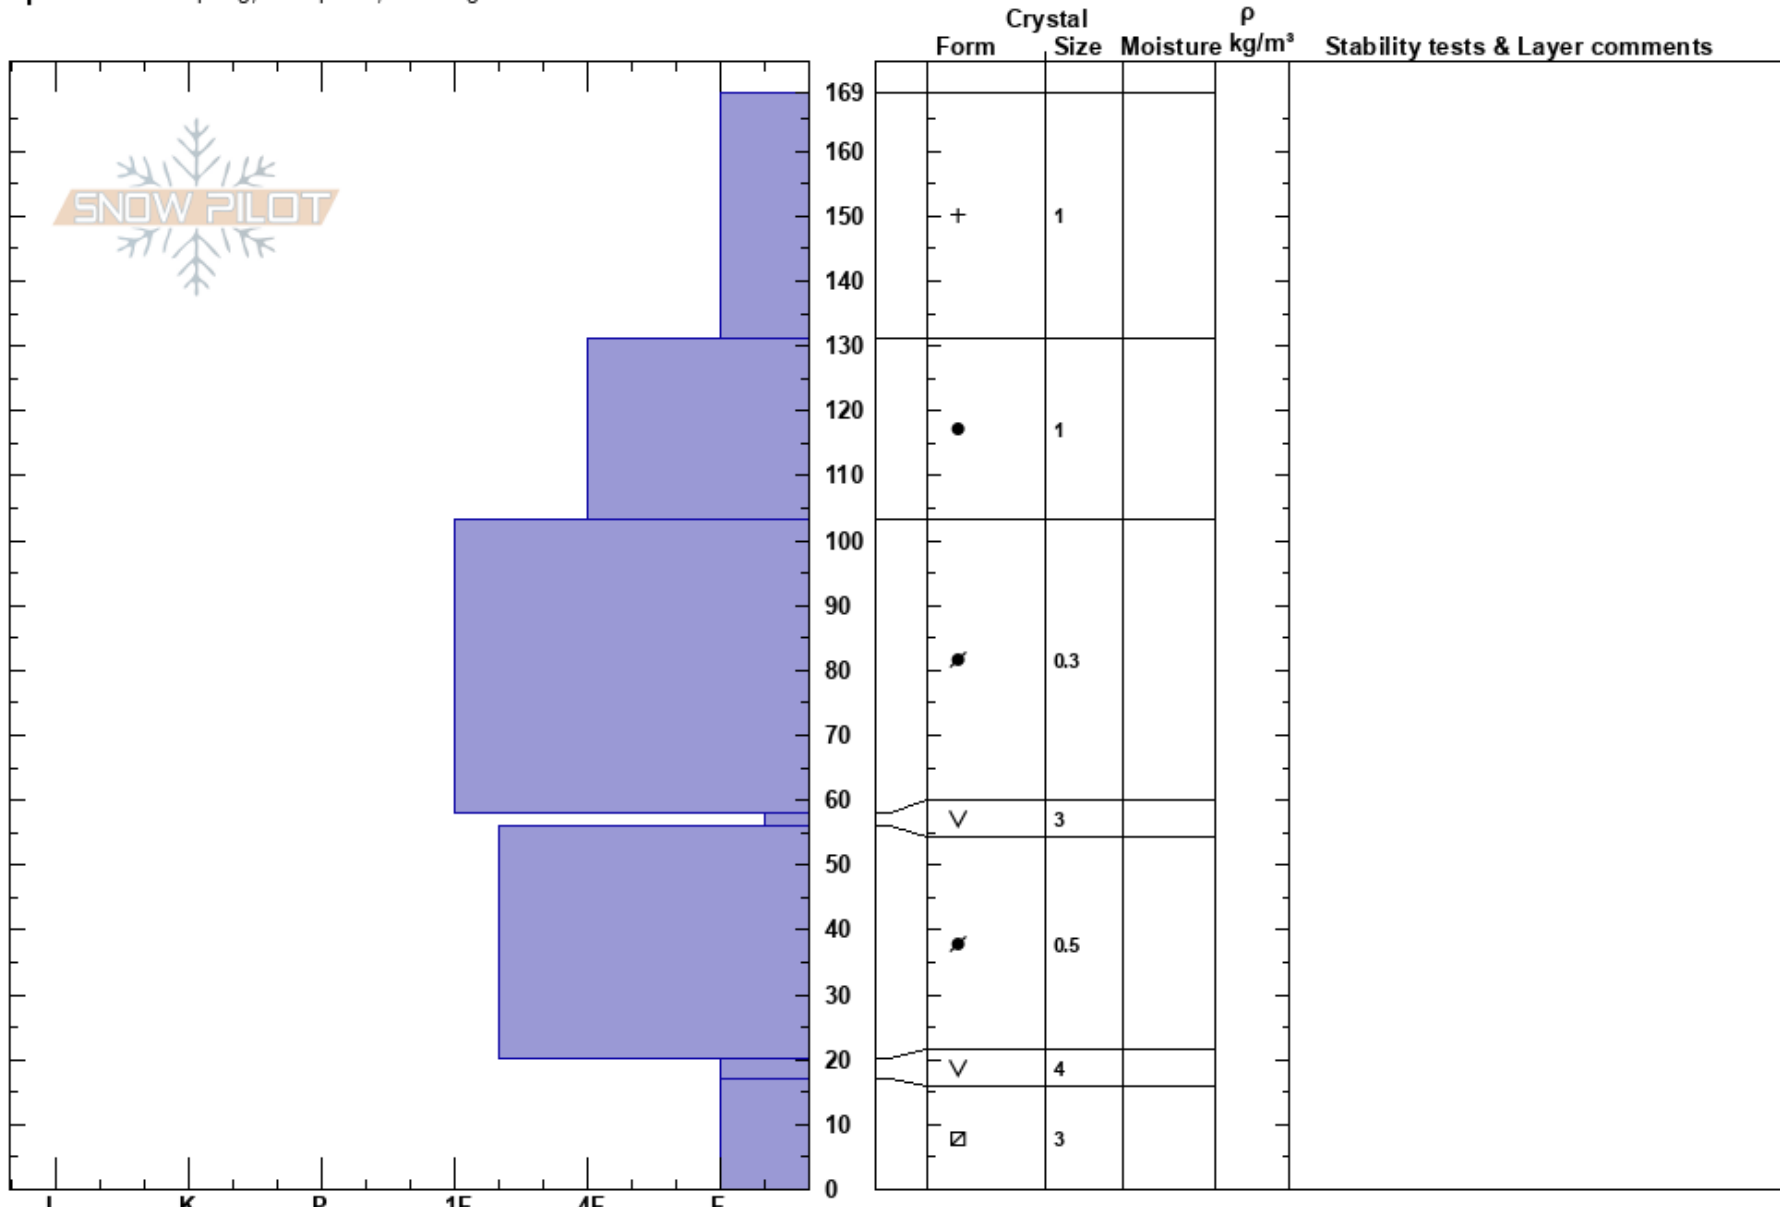

Snowchaser ridgeline Nichole Dye
 Northern Wasatch 12/12/2022 - 2:50pm
 UT
Elevation: 8180 ft
Aspect: NE
Specifics: Collapsing, widespread; Cracking

Stability: Very Poor
Air Temperature:
Sky Cover: OVC
Precipitation: S-1
Wind: SW Calm

HS: 169
Layer Notes:
 58-56cm: Problematic layer

Notes: Crown profile of HS-R3D2.5- U-O, failure occurred on buried SH, then stepped down to second layer of buried SH/NSF 900' long, 200' wide