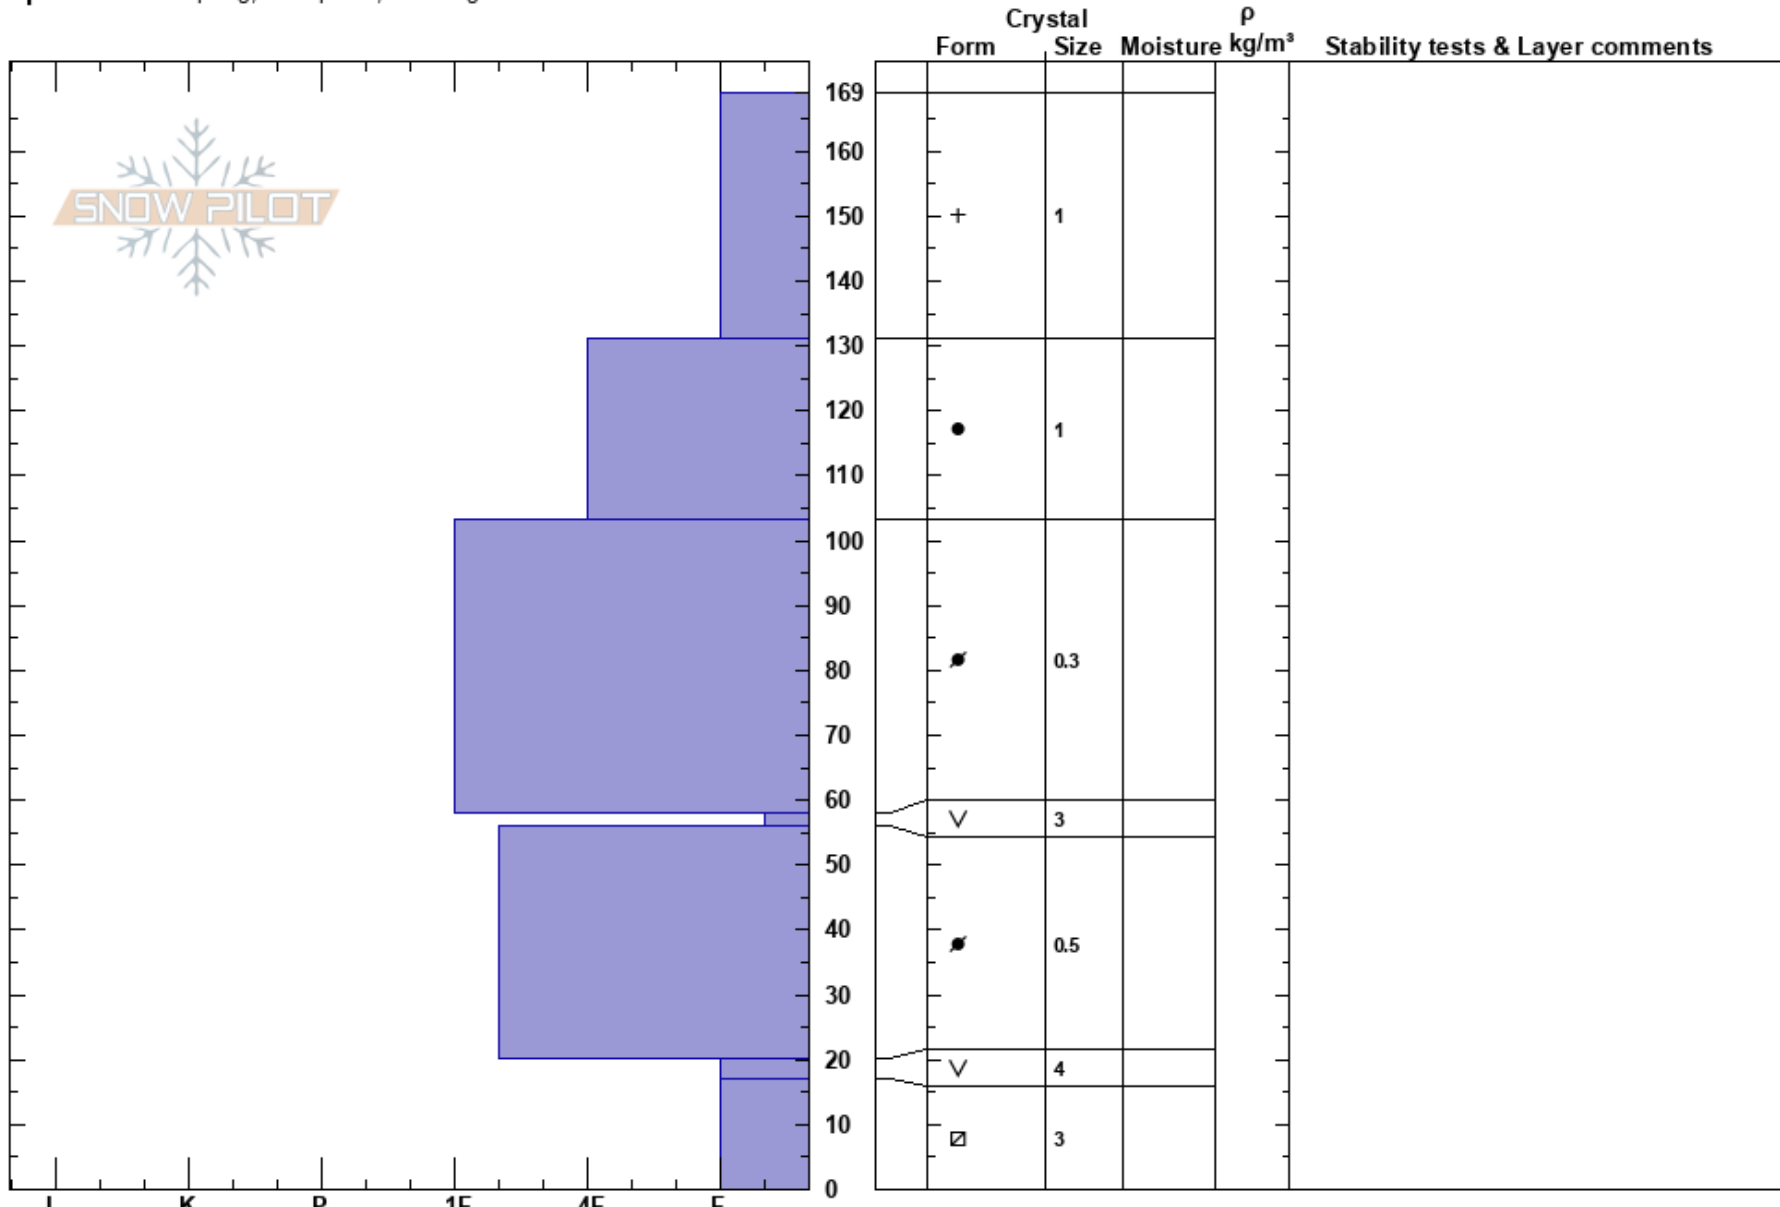

Snowchaser ridgeline
Northern Wasatch
UT
Elevation: 8180 ft
Aspect: NE
Specifics: Collapsing, widespread; Cracking

Nichole Dye
12/12/2022 - 2:50pm
Co-ord:
Slope Angle: 34°
Wind Loading: yes

Stability: Very Poor
Air Temperature:
Sky Cover: OVC
Precipitation: S-1
Wind: SW Calm

HS: 169
Layer Notes:
58-56cm: Problematic layer

Notes: Crown profile of HS-R3D2.5- U-O, failure occurred on buried SH, then stepped down to second layer of buried SH/NSF 900' long, 200' wide