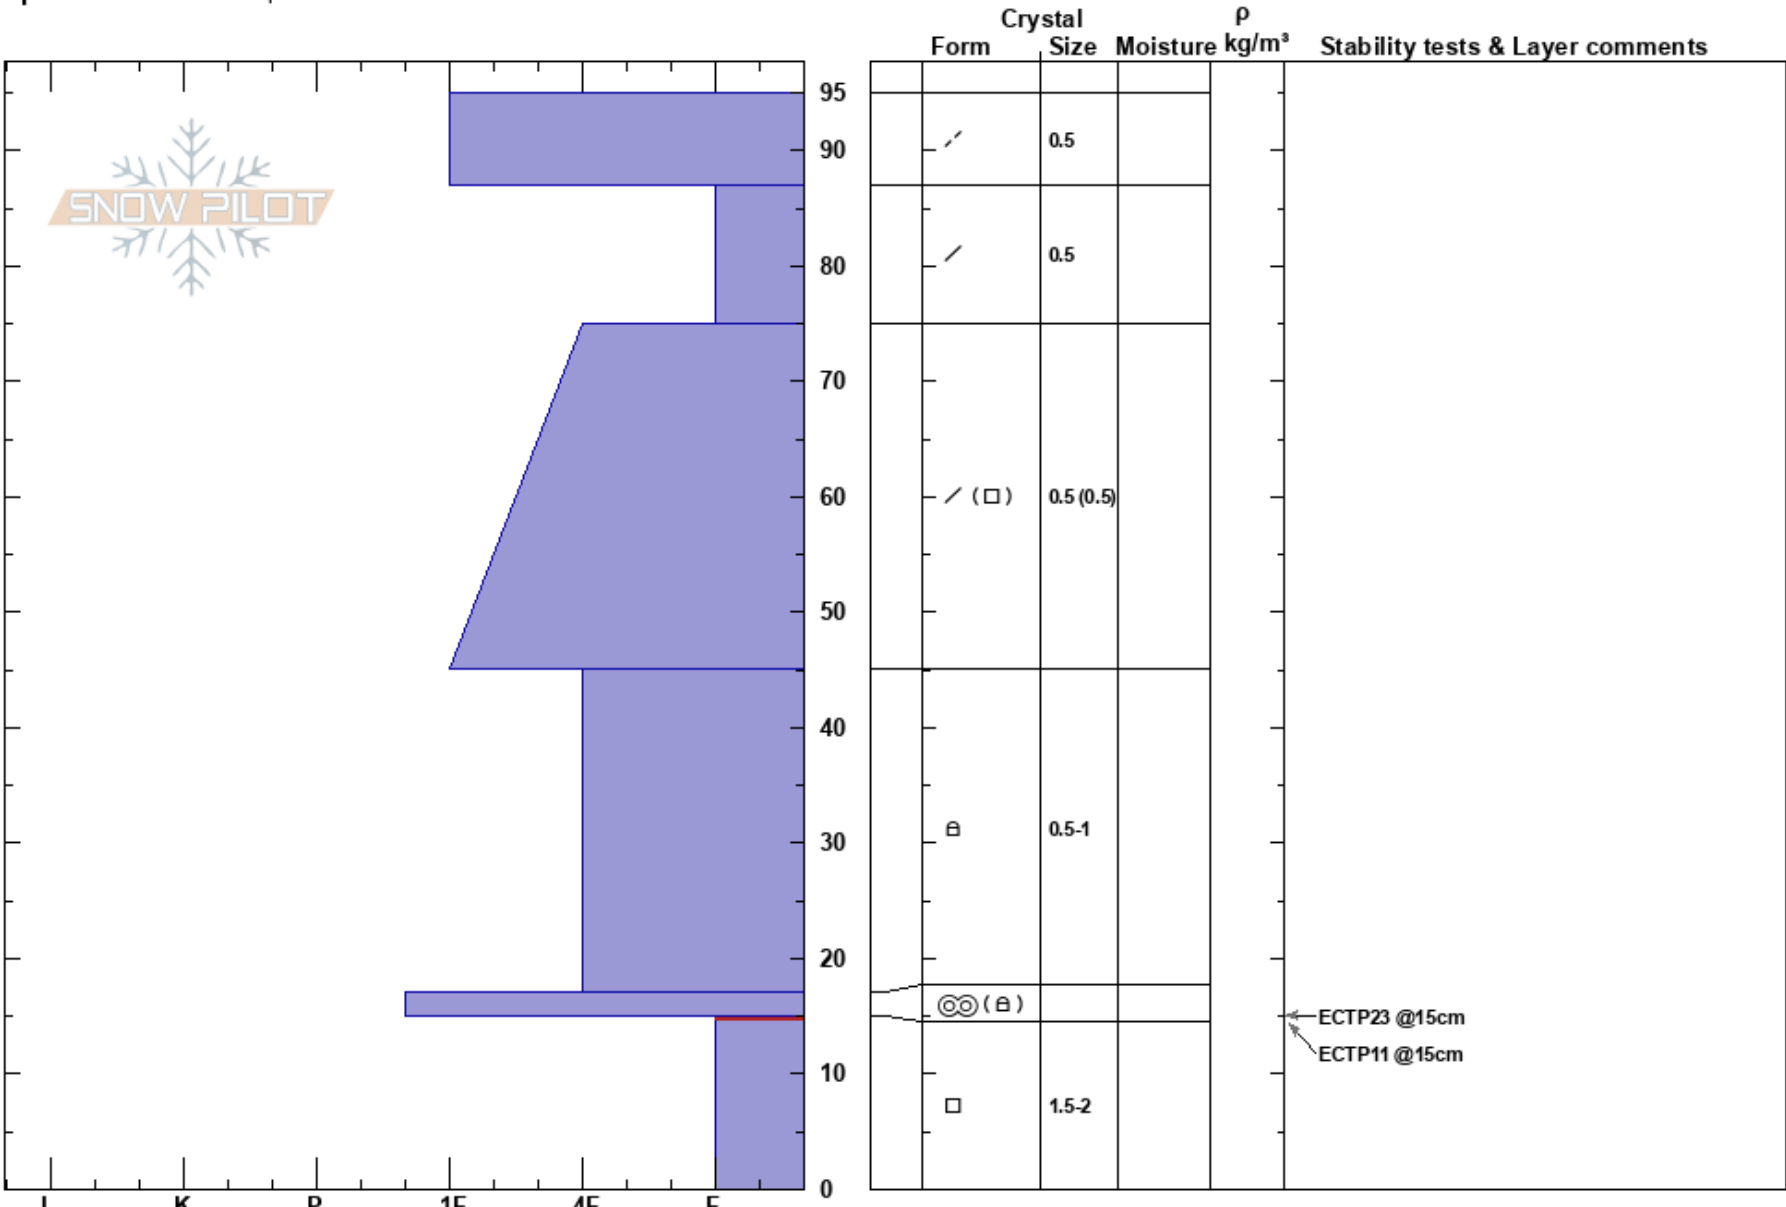

Bishop Bowl NE 9880
 Eastern Sierra Nevada
 CA
Elevation: 10100 ft
Aspect: NE
Specifics: We skied slope

Everett Phillips
 12/12/2022 - 1:00pm
Co-ord: 37.24263N, -118.61836W
Slope Angle: 22°
Wind Loading: previous

Stability:
Air Temperature:
Sky Cover: FEW
Precipitation: NO
Wind: S Light Breeze

HS: 95
PF: 70
PS: 15
 15-0cm: Problematic layer

Notes: