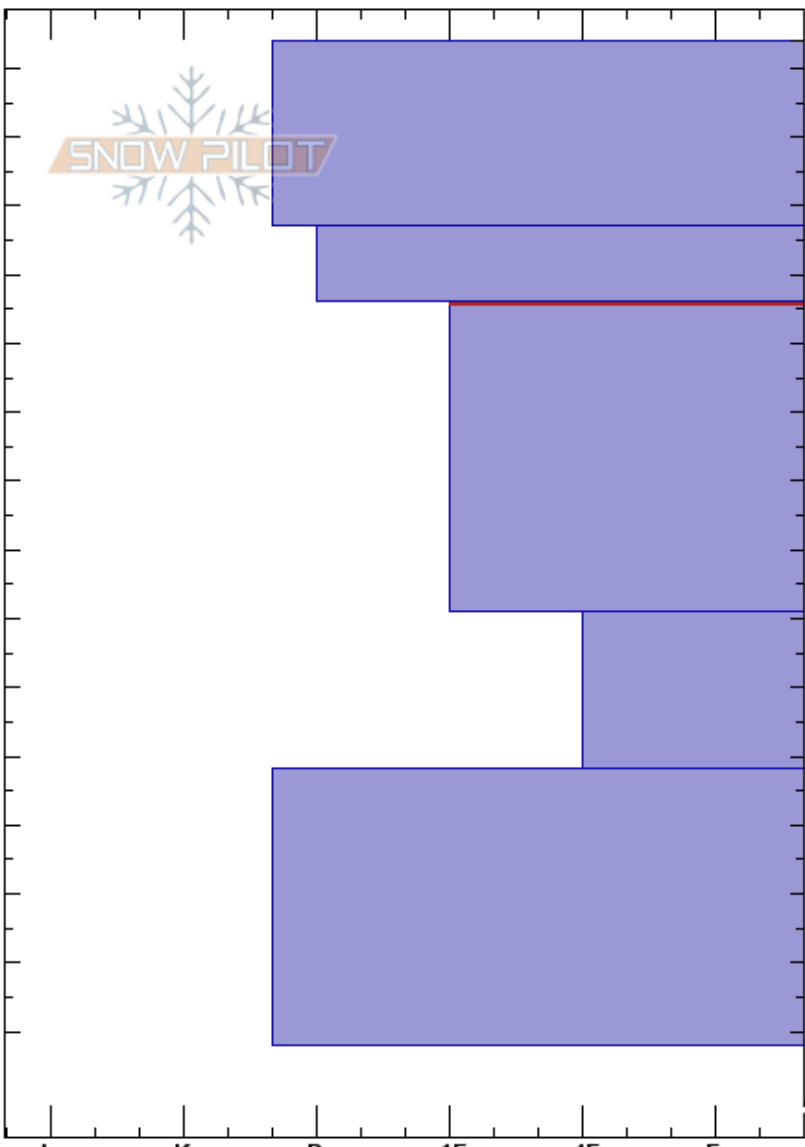

Mt Oliver, NE Face
 Teton Pass
 ID
 Elevation: 8715 ft
 Aspect: N
 Specifics: Pit is adjacent to avalanche: crown;

Michael Parri
 12/12/2022 - 12:00pm
 Co-ord: 43.52142N, -111.05346W
 Slope Angle:
 Wind Loading: previous

Stability:
 Air Temperature:
 Sky Cover: OVC
 Precipitation: S1
 Wind:
 HS: 184
 Layer Notes:
 146-101cm: Problematic layer

Depth (cm)	Crystal		Moisture	ρ kg/m ³	Stability tests & Layer comments
	Form	Size			
184 - 170	/	0.5-1			
170 - 150	/	1-1.5			
150 - 100	/	1			
100 - 80	⊖	1			
80 - 38	•	0.5			