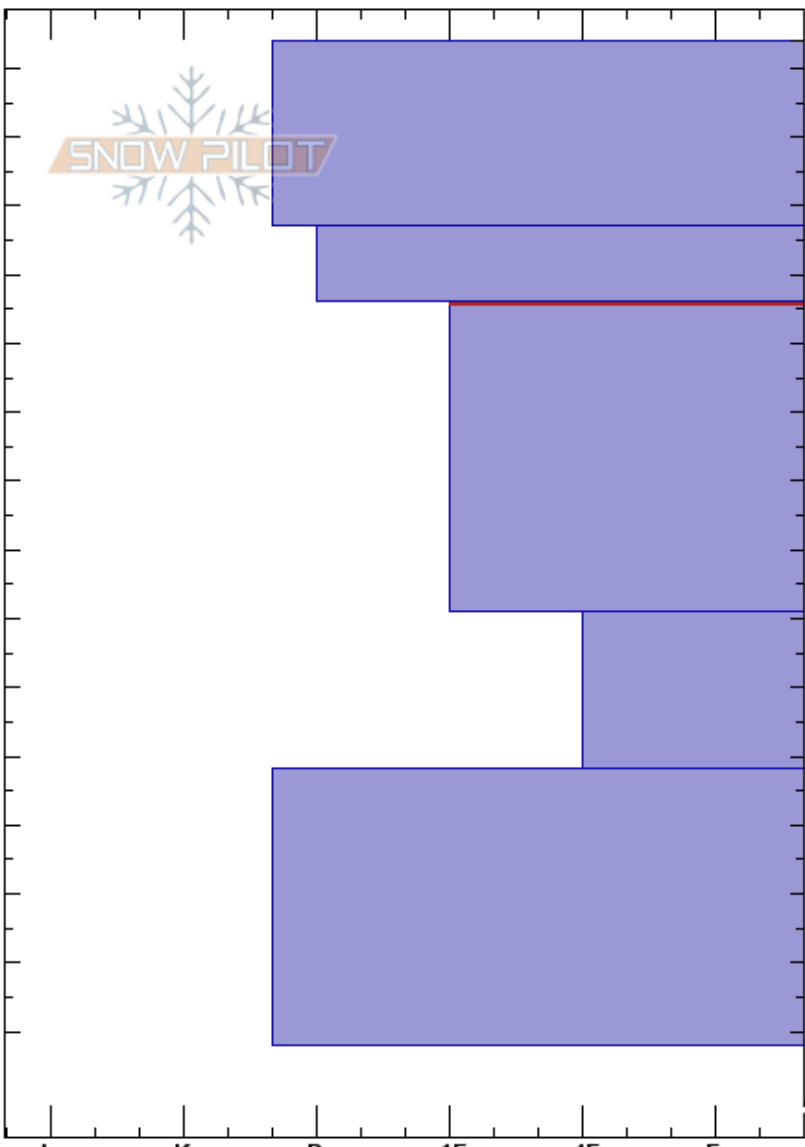

Mt Oliver, NE Face  
 Teton Pass  
 ID  
 Elevation: 8715 ft  
 Aspect: N  
 Specifics: Pit is adjacent to avalanche: crown;

Michael Parri  
 12/12/2022 - 12:00pm  
 Co-ord: 43.52142N, -111.05346W  
 Slope Angle:  
 Wind Loading: previous

Stability:  
 Air Temperature:  
 Sky Cover: OVC  
 Precipitation: S1  
 Wind:  
 HS: 184  
 Layer Notes:  
 146-101cm: Problematic layer

Depth (cm)	Crystal		Moisture	$\rho$ kg/m <sup>3</sup>	Stability tests & Layer comments
	Form	Size			
184 - 180					
170 - 160	/	0.5-1			
150 - 146	/	1-1.5			
146 - 100	/	1			
100 - 80	⊖	1			
80 - 38	•	0.5			
0 - 38					