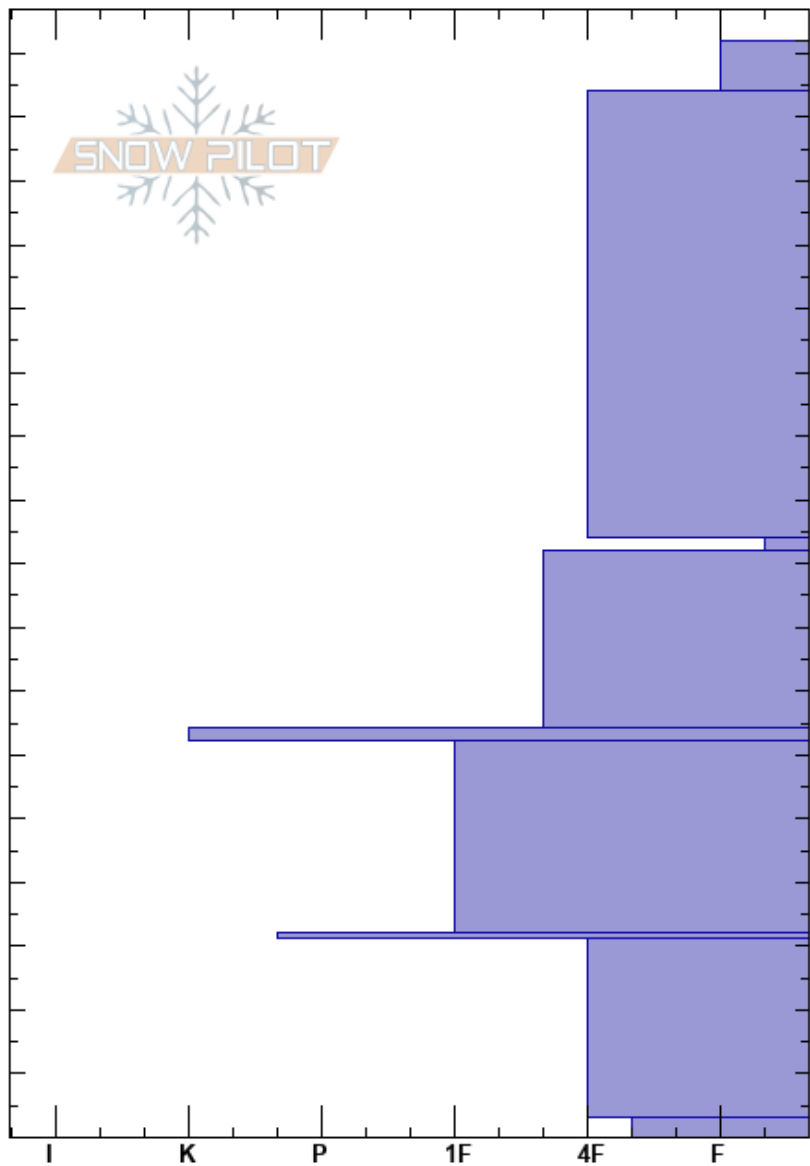

Castle Lake  
 Mt. Shasta  
 CA  
 Elevation: 5711 ft  
 Aspect: NW  
 Specifics: We skied slope

Eric Falconer  
 12/12/2022 - 2:00pm  
 Co-ord: 41.23679N, -122.37380W  
 Slope Angle: 25°  
 Wind Loading: previous

Stability: Good  
 Air Temperature: -5°C  
 Sky Cover: FEW  
 Precipitation: NO  
 Wind: NE Calm

HS: 172  
 PF: 80  
 PS: 10  
 94-92cm: Problematic layer

Depth (cm)	Crystal Form	Crystal Size	Moisture	$\rho$ kg/m <sup>3</sup>	Stability tests & Layer comments
172	/	1			
165	/	1			
130	/	1			
95	⊗	2			
80	/	0.5			← PST40/100 (End) @80cm
60	■				
50	.	1			
30	⊖	0.5-1			
20	⊖	1-1.5			
0	□	1-1.5			