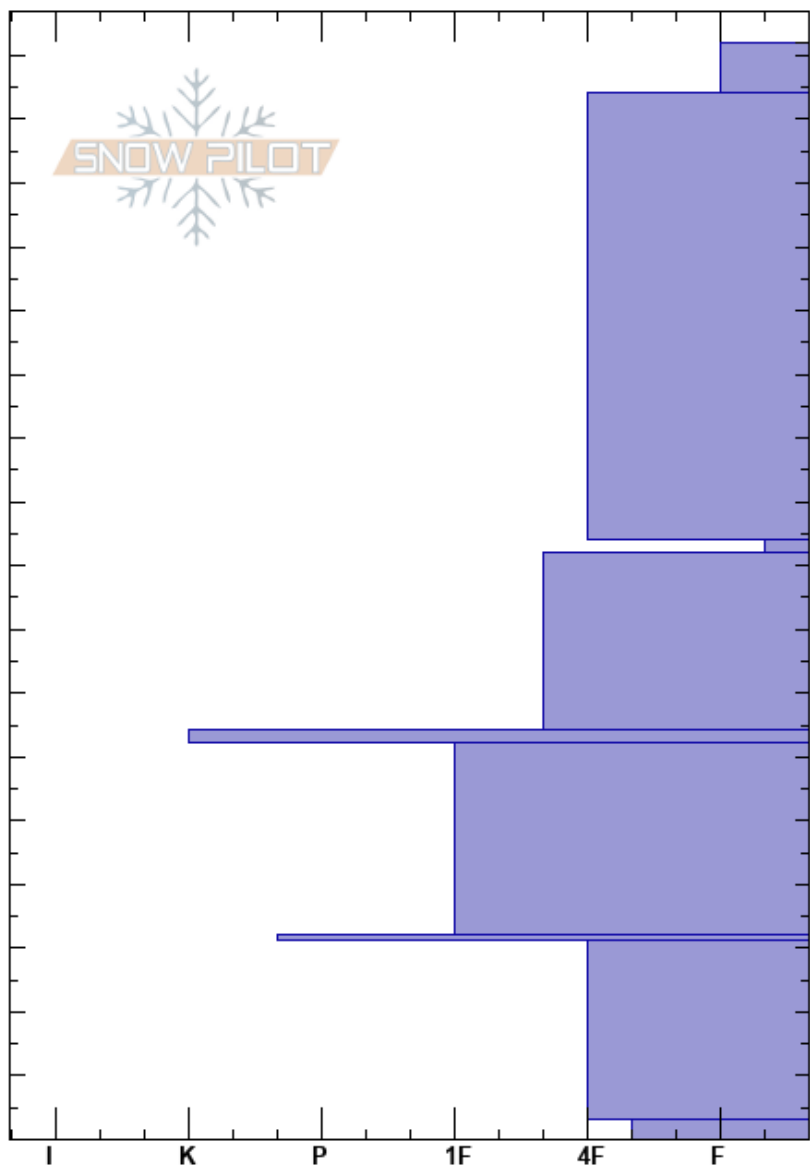

Castle Lake
 Mt. Shasta
 CA
 Elevation: 5711 ft
 Aspect: NW
 Specifics: We skied slope

Eric Falconer
 12/12/2022 - 2:00pm
 Co-ord: 41.23679N, -122.37380W
 Slope Angle: 25°
 Wind Loading: previous

Stability: Good
 Air Temperature: -5°C
 Sky Cover: FEW
 Precipitation: NO
 Wind: NE Calm

HS: 172
 PF: 80 94-92cm: Problematic layer
 PS: 10

Depth (cm)	Crystal		Moisture	ρ kg/m ³	Stability tests & Layer comments
	Form	Size			
172	/	1			
165	/	1			
130	/	1			
95	⊗	2			
80	/	0.5			← PST40/100 (End) @80cm
65	■				
50	.	1			
35	⊖	0.5-1			
20	⊖	1-1.5			
5	□	1-1.5			