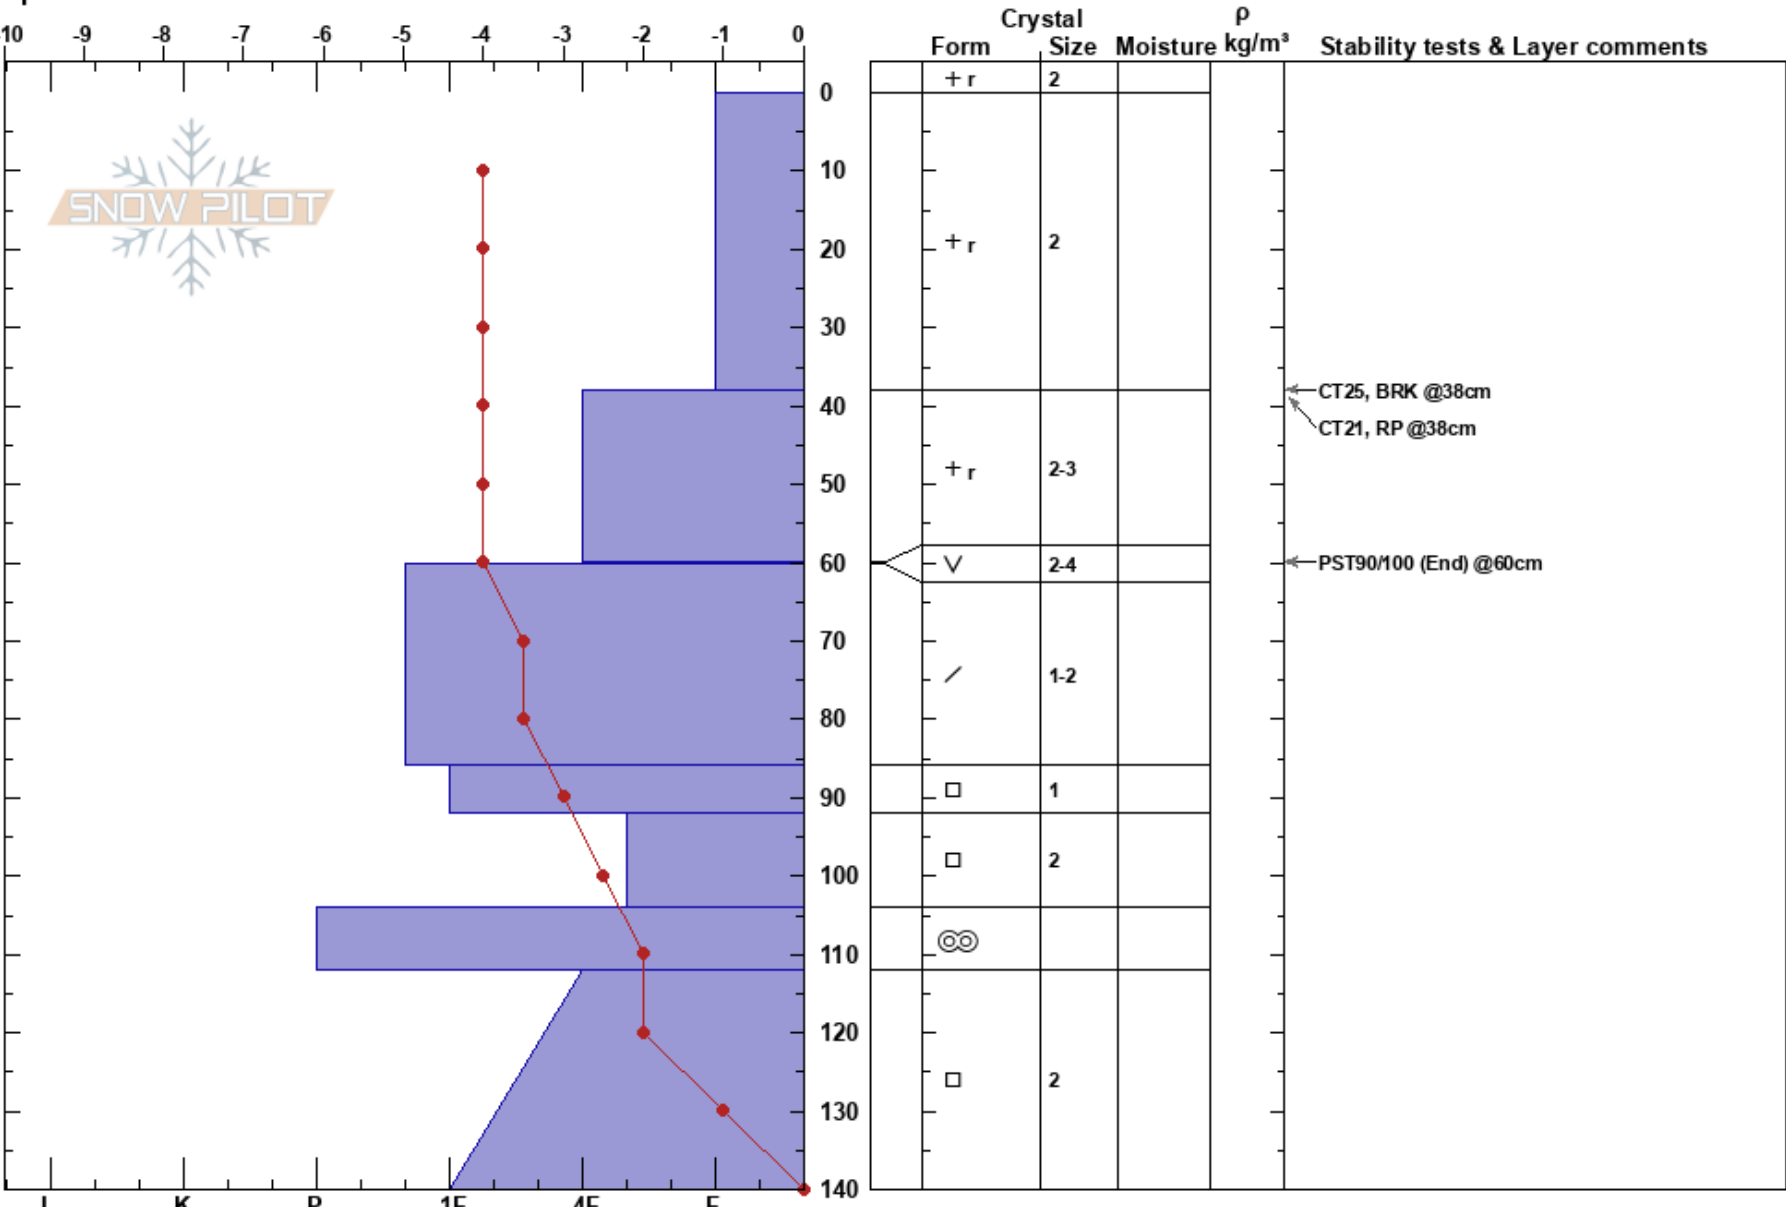

Burger Butte  
 Wallowas  
 OR  
 Elevation: 6661 ft  
 Aspect: N  
 Specifics:

Sarah Jakober  
 12/12/2022 - 12:00pm  
 Co-ord: 45.14492N, -117.53732W  
 Slope Angle: 24°  
 Wind Loading: yes

Stability: **HS: 140**  
 Air Temperature: -4°C  
 Sky Cover: BKN  
 Precipitation: S-1  
 Wind: N Strong

Layer Notes:  
 PF: 100 60-60.3cm: Problematic layer  
 PS: 35

Notes: Pit located in sheltered area near creek bed.