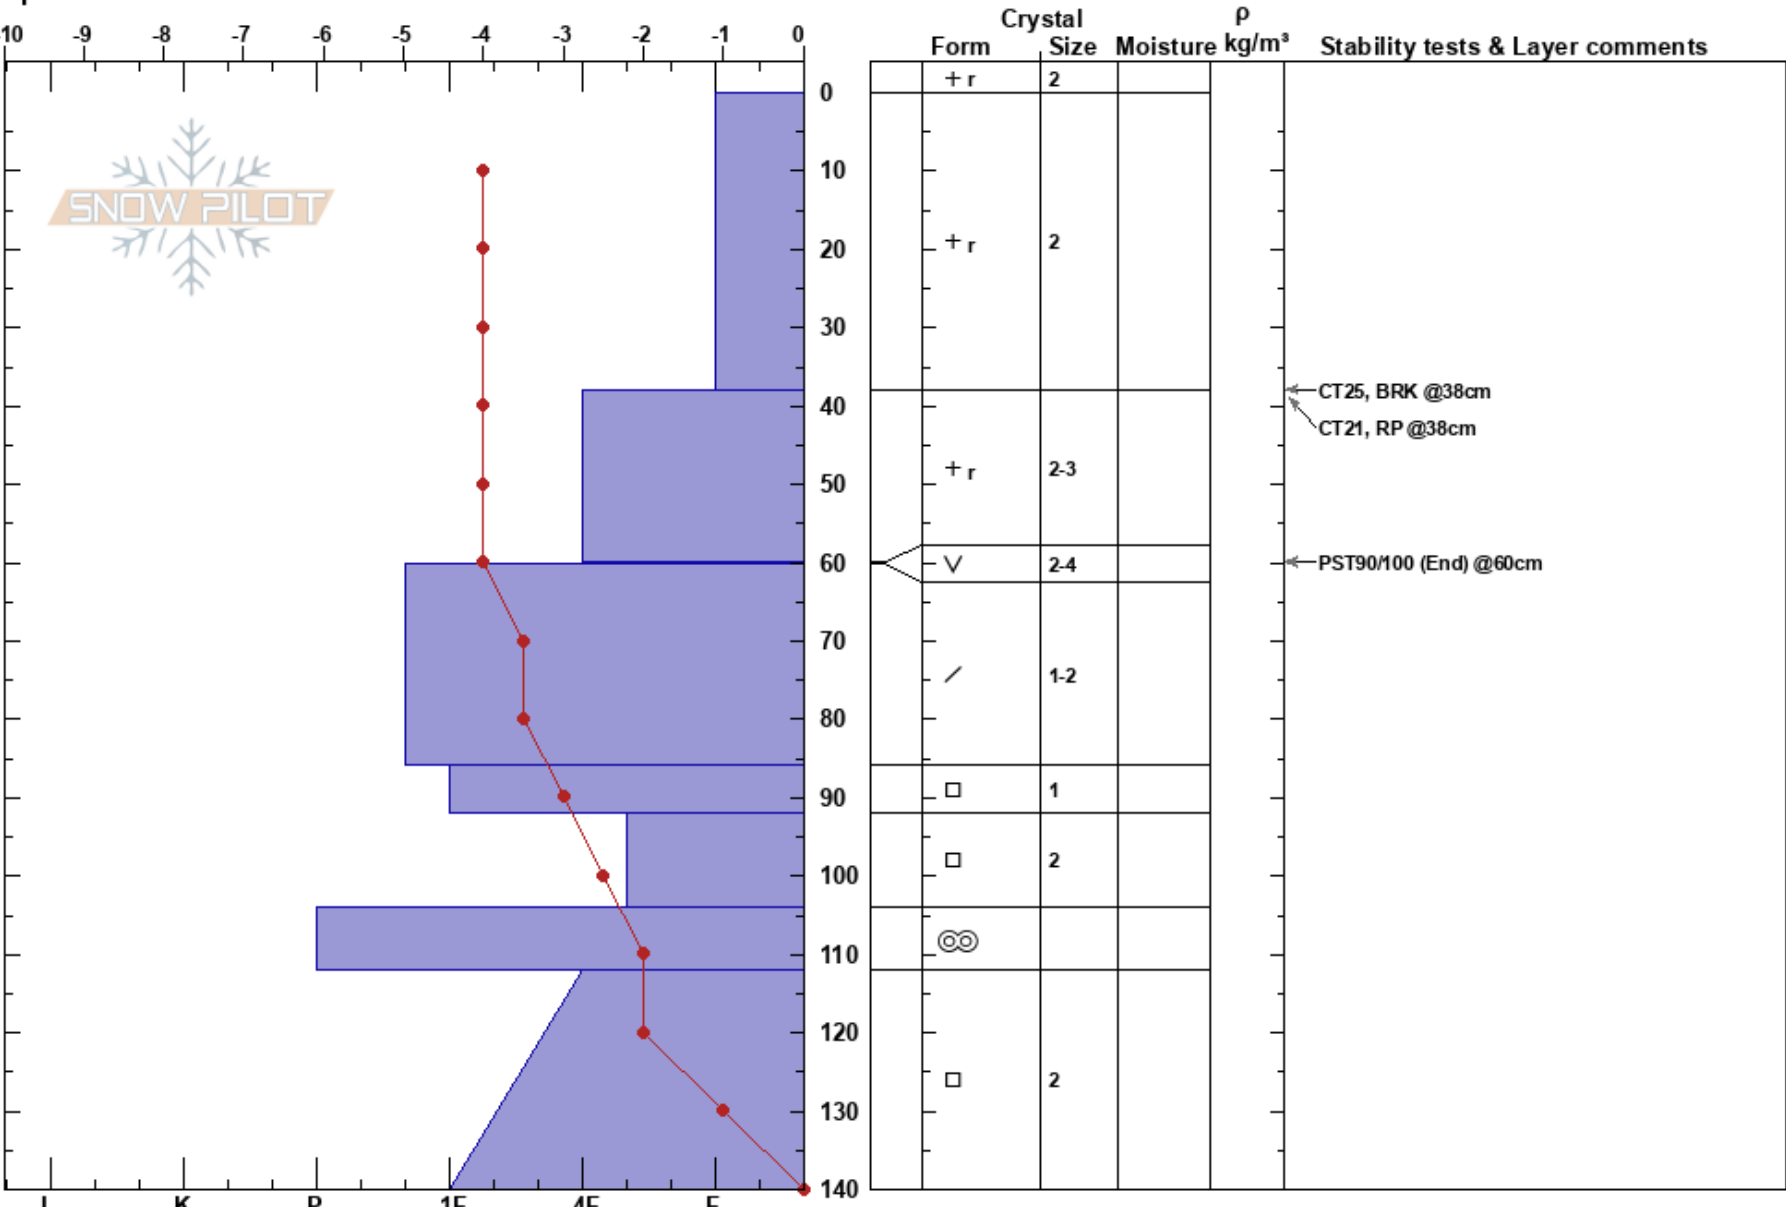

Burger Butte
 Wallowas
 OR
 Elevation: 6661 ft
 Aspect: N
 Specifics:

Sarah Jakober
 12/12/2022 - 12:00pm
 Co-ord: 45.14492N, -117.53732W
 Slope Angle: 24°
 Wind Loading: yes

Stability: **HS: 140**
 Air Temperature: -4°C
 Sky Cover: BKN
 Precipitation: S-1
 Wind: N Strong

Layer Notes:
 PF: 100 60-60.3cm: Problematic layer
 PS: 35

Notes: Pit located in sheltered area near creek bed.