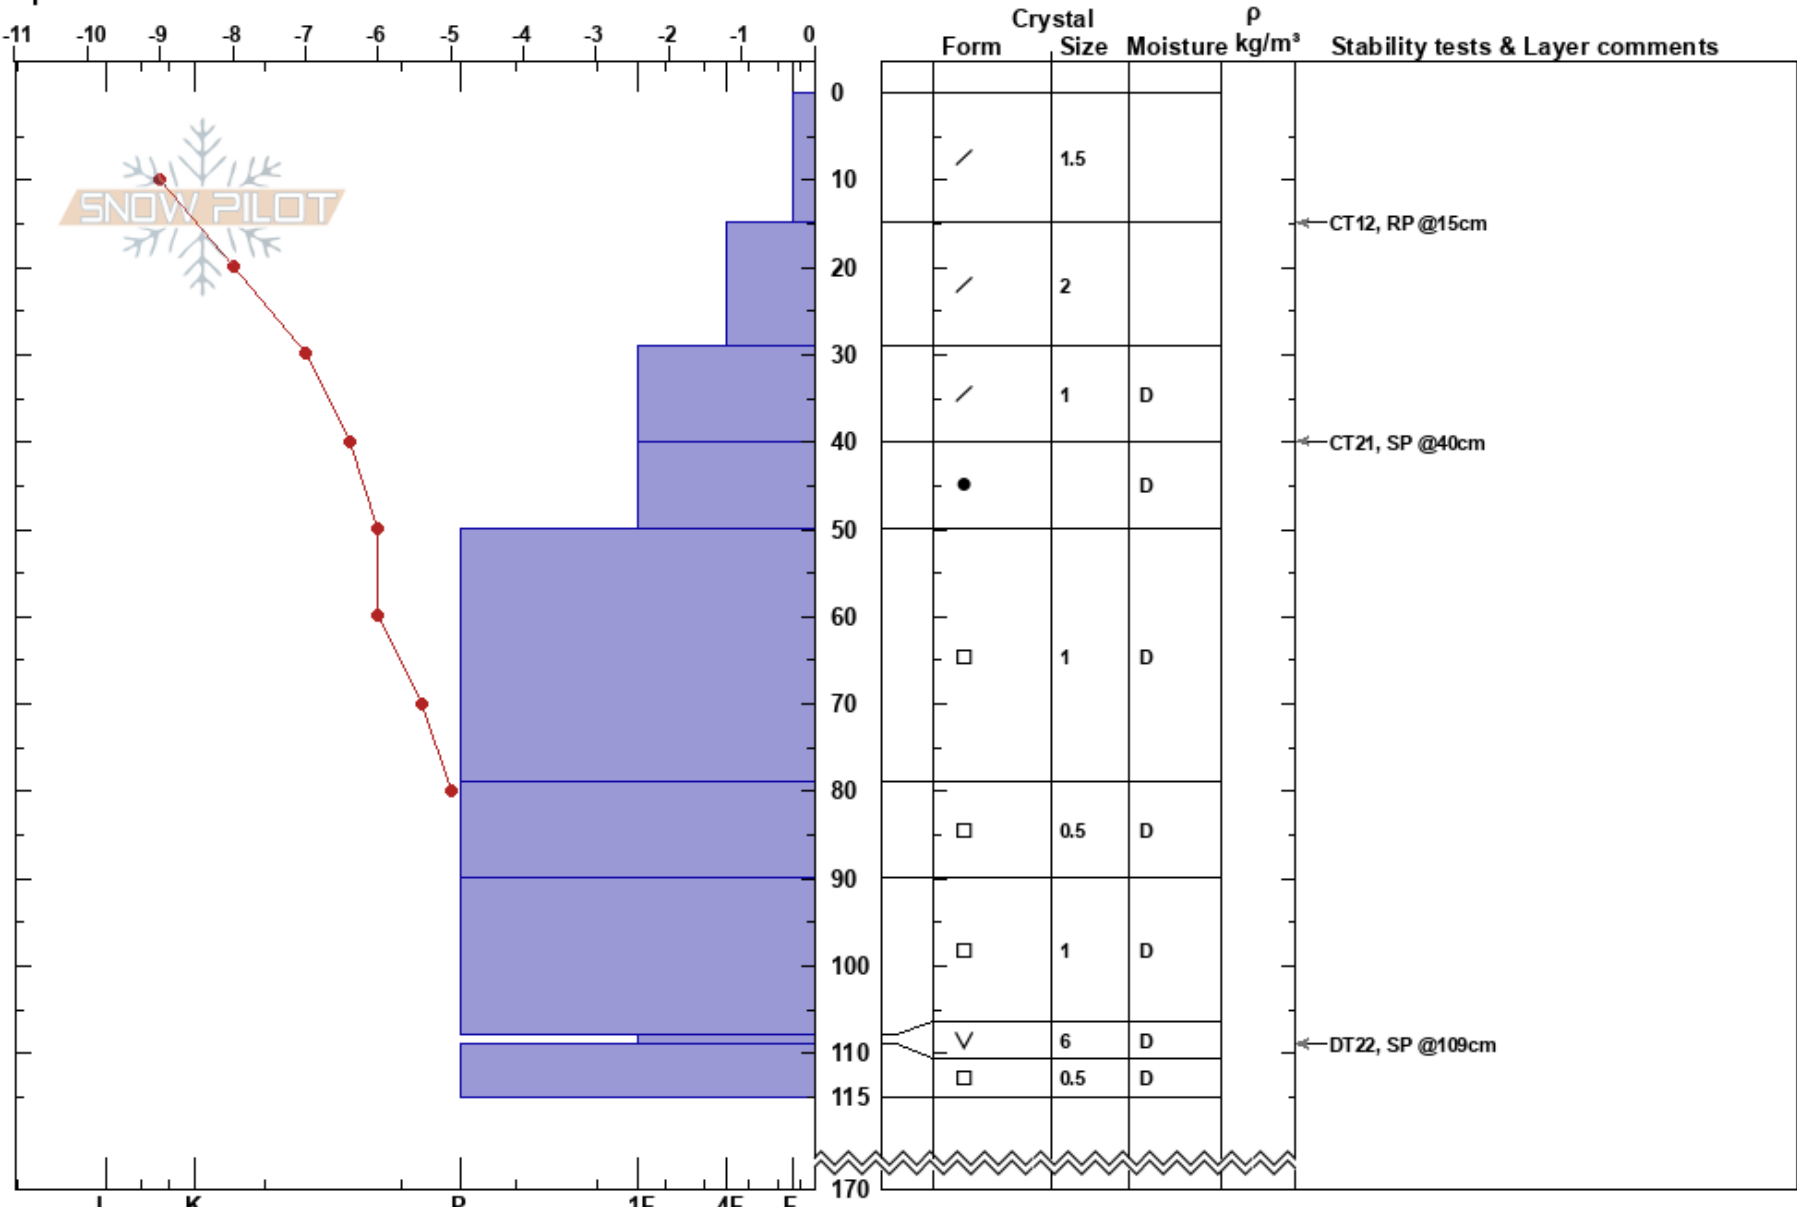

Swedish
 Columbia Mountains
 BC
 Elevation: 1672 m
 Aspect:
 Specifics:

Iain Stewart-Patterson
 12/12/2022 - 12:00
 Co-ord: 51.08106N, -118.27829W
 Slope Angle: 17°
 Wind Loading: no

Stability:
 Air Temperature: -3.7°C PF: 50 HS: 170
 Sky Cover: SCT
 Precipitation: NO
 Wind: N Light Breeze
 Layer Notes:
 108-109cm: Problematic layer

Notes: I K P 1F 4F F