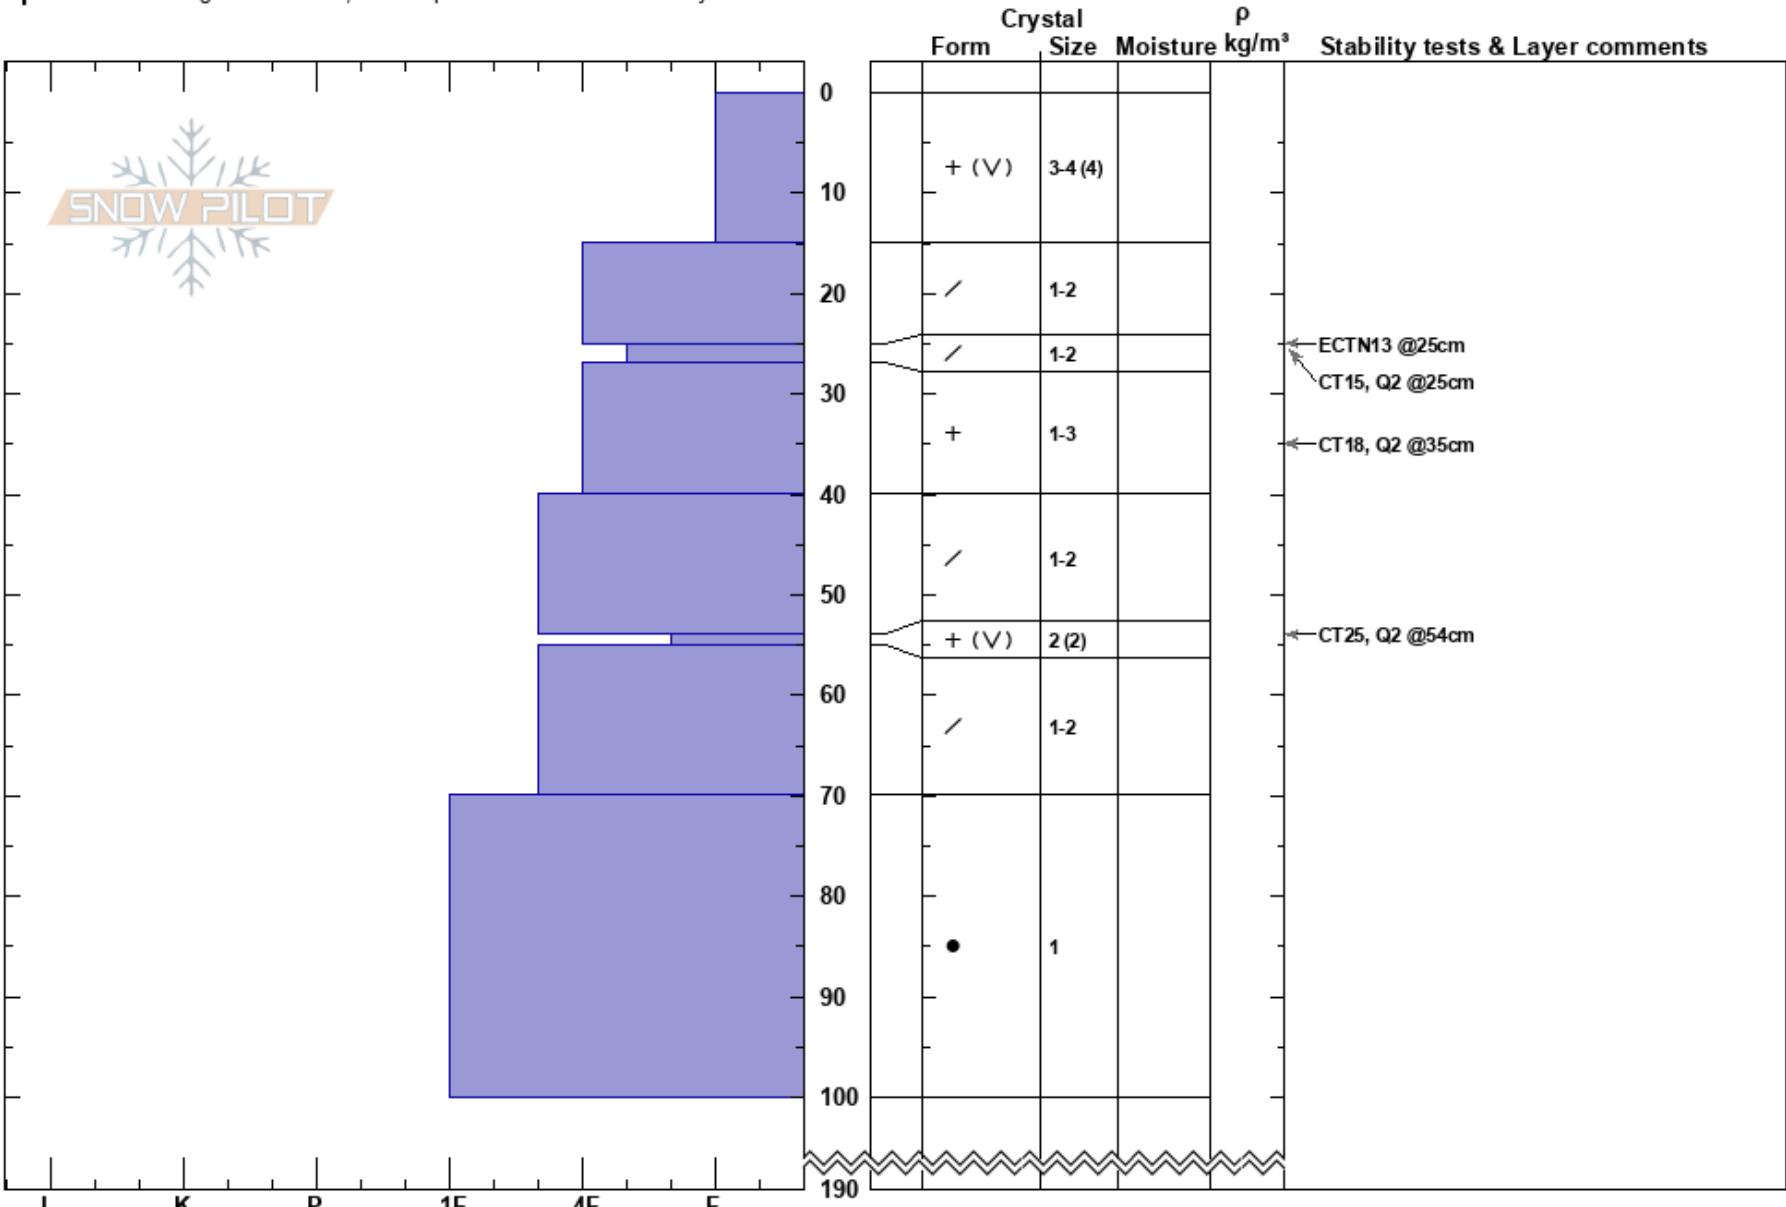

1/2 moon
 Mt. Hood
 OR
 Elevation: 6111 ft
 Aspect: NE
 Specifics: Pit dug in a Ski Area; Pit is representative of backcountry

Nick Asher
 12/12/2022 - 1:42pm
 Co-ord:
 Slope Angle: 26°
 Wind Loading: previous

Stability:
 Air Temperature: -2.9°C
 Sky Cover: X
 Precipitation: NO
 Wind: Calm

HS: 190
 PF: 50
 PS: 10
 54-55cm: Problematic layer

Layer Notes:

Notes: