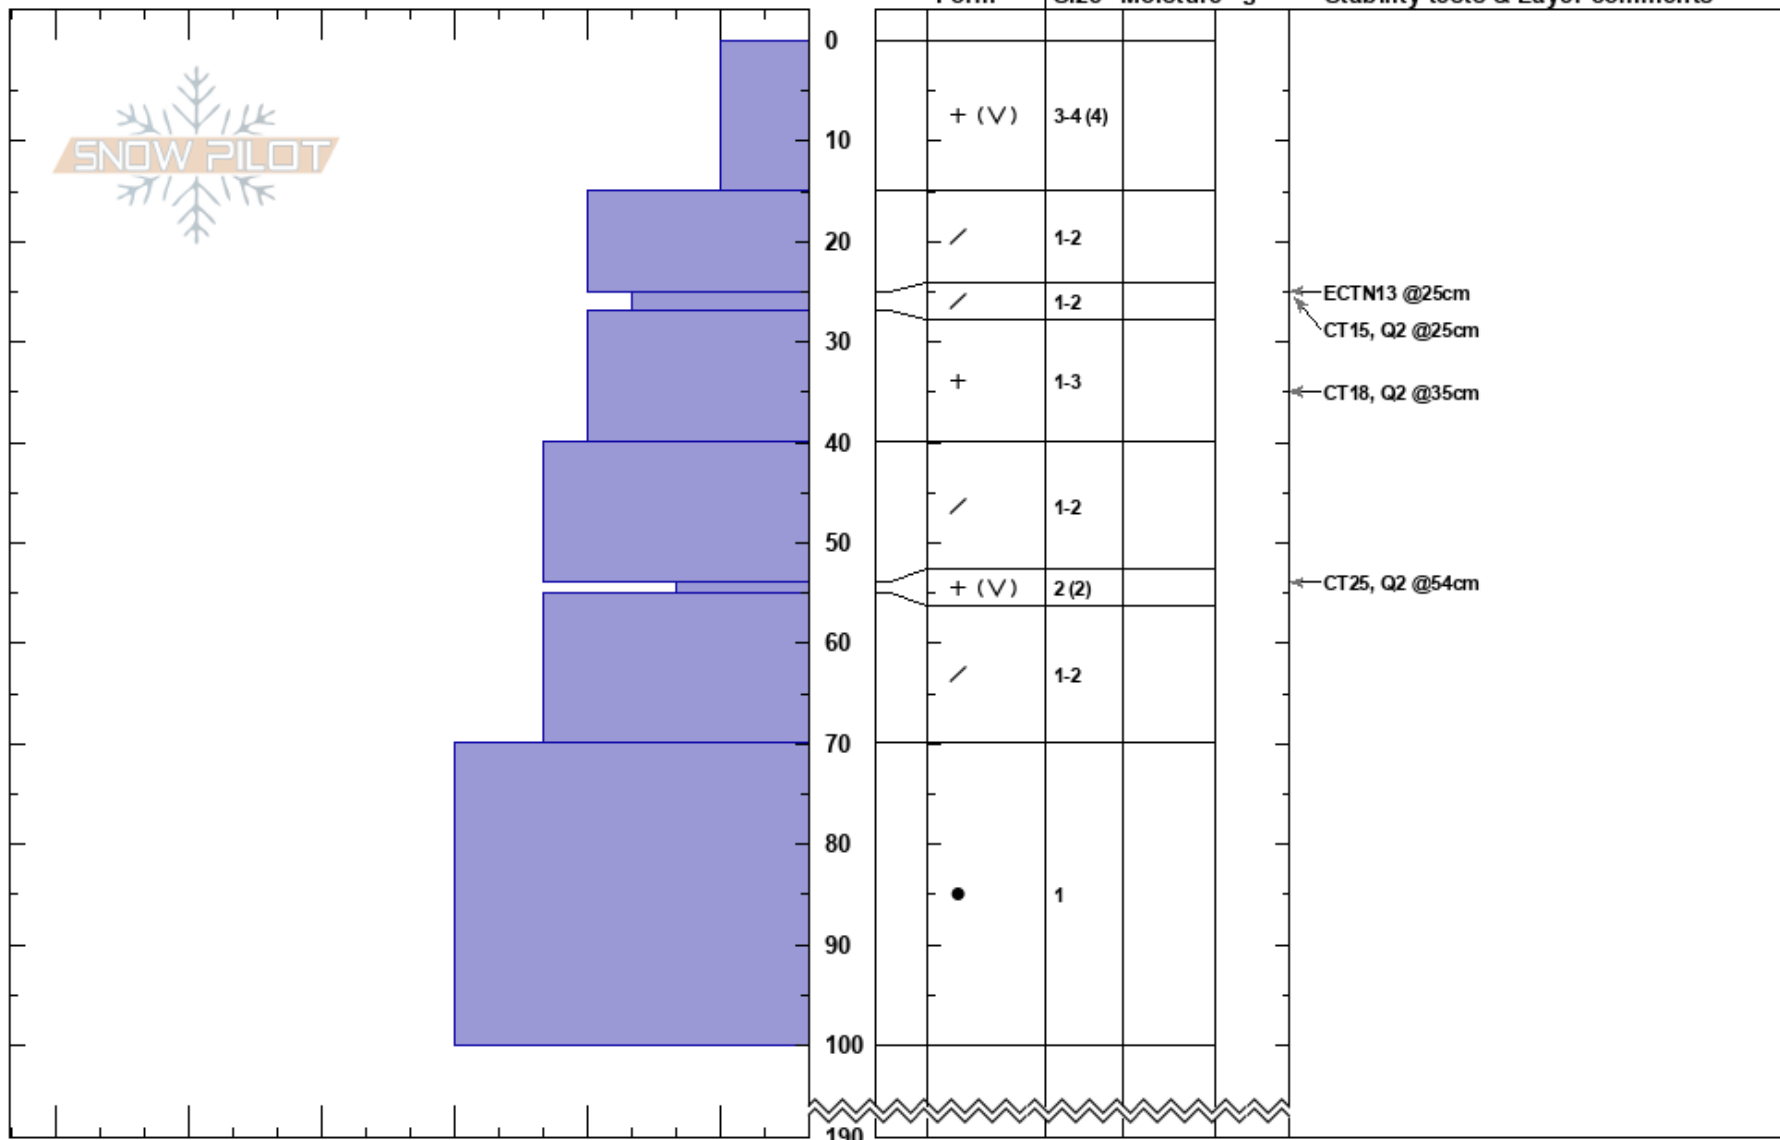

1/2 moon  
 Mt. Hood  
 OR  
 Elevation: 6111 ft  
 Aspect: NE  
 Specifics: Pit dug in a Ski Area; Pit is representative of backcountry

Nick Asher  
 12/12/2022 - 1:42pm  
 Co-ord:  
 Slope Angle: 26°  
 Wind Loading: previous

Stability:  
 Air Temperature: -2.9°C  
 Sky Cover: X  
 Precipitation: NO  
 Wind: Calm  
 HS: 190  
 PF: 50  
 PS: 10  
 Layer Notes: 54-55cm: Problematic layer

Notes: