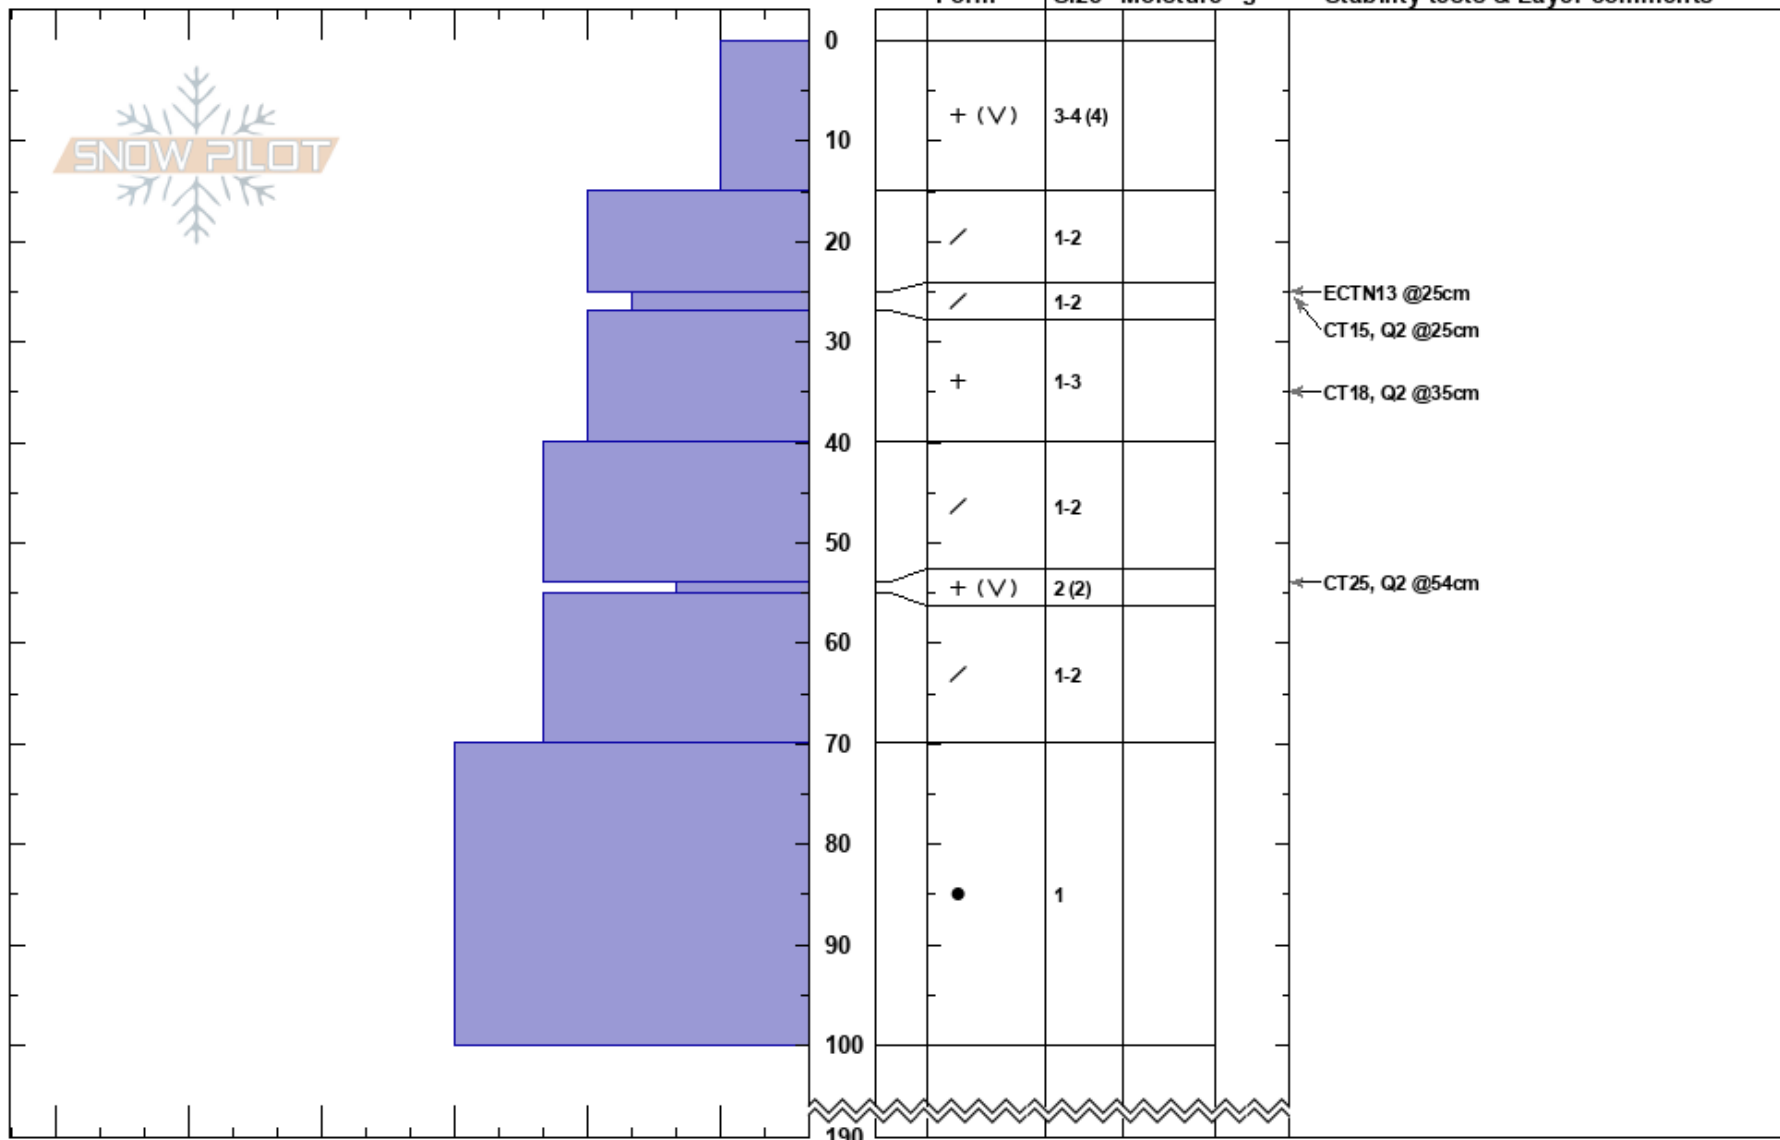

1/2 moon
 Mt. Hood
 OR
 Elevation: 6111 ft
 Aspect: NE
 Specifics: Pit dug in a Ski Area; Pit is representative of backcountry

Nick Asher
 12/12/2022 - 1:42pm
 Co-ord:
 Slope Angle: 26°
 Wind Loading: previous

Stability:
 Air Temperature: -2.9°C
 Sky Cover: X
 Precipitation: NO
 Wind: Calm

HS: 190
 PF: 50
 PS: 10
 Layer Notes: 54-55cm: Problematic layer

Notes: I K P 1F 4F F 190