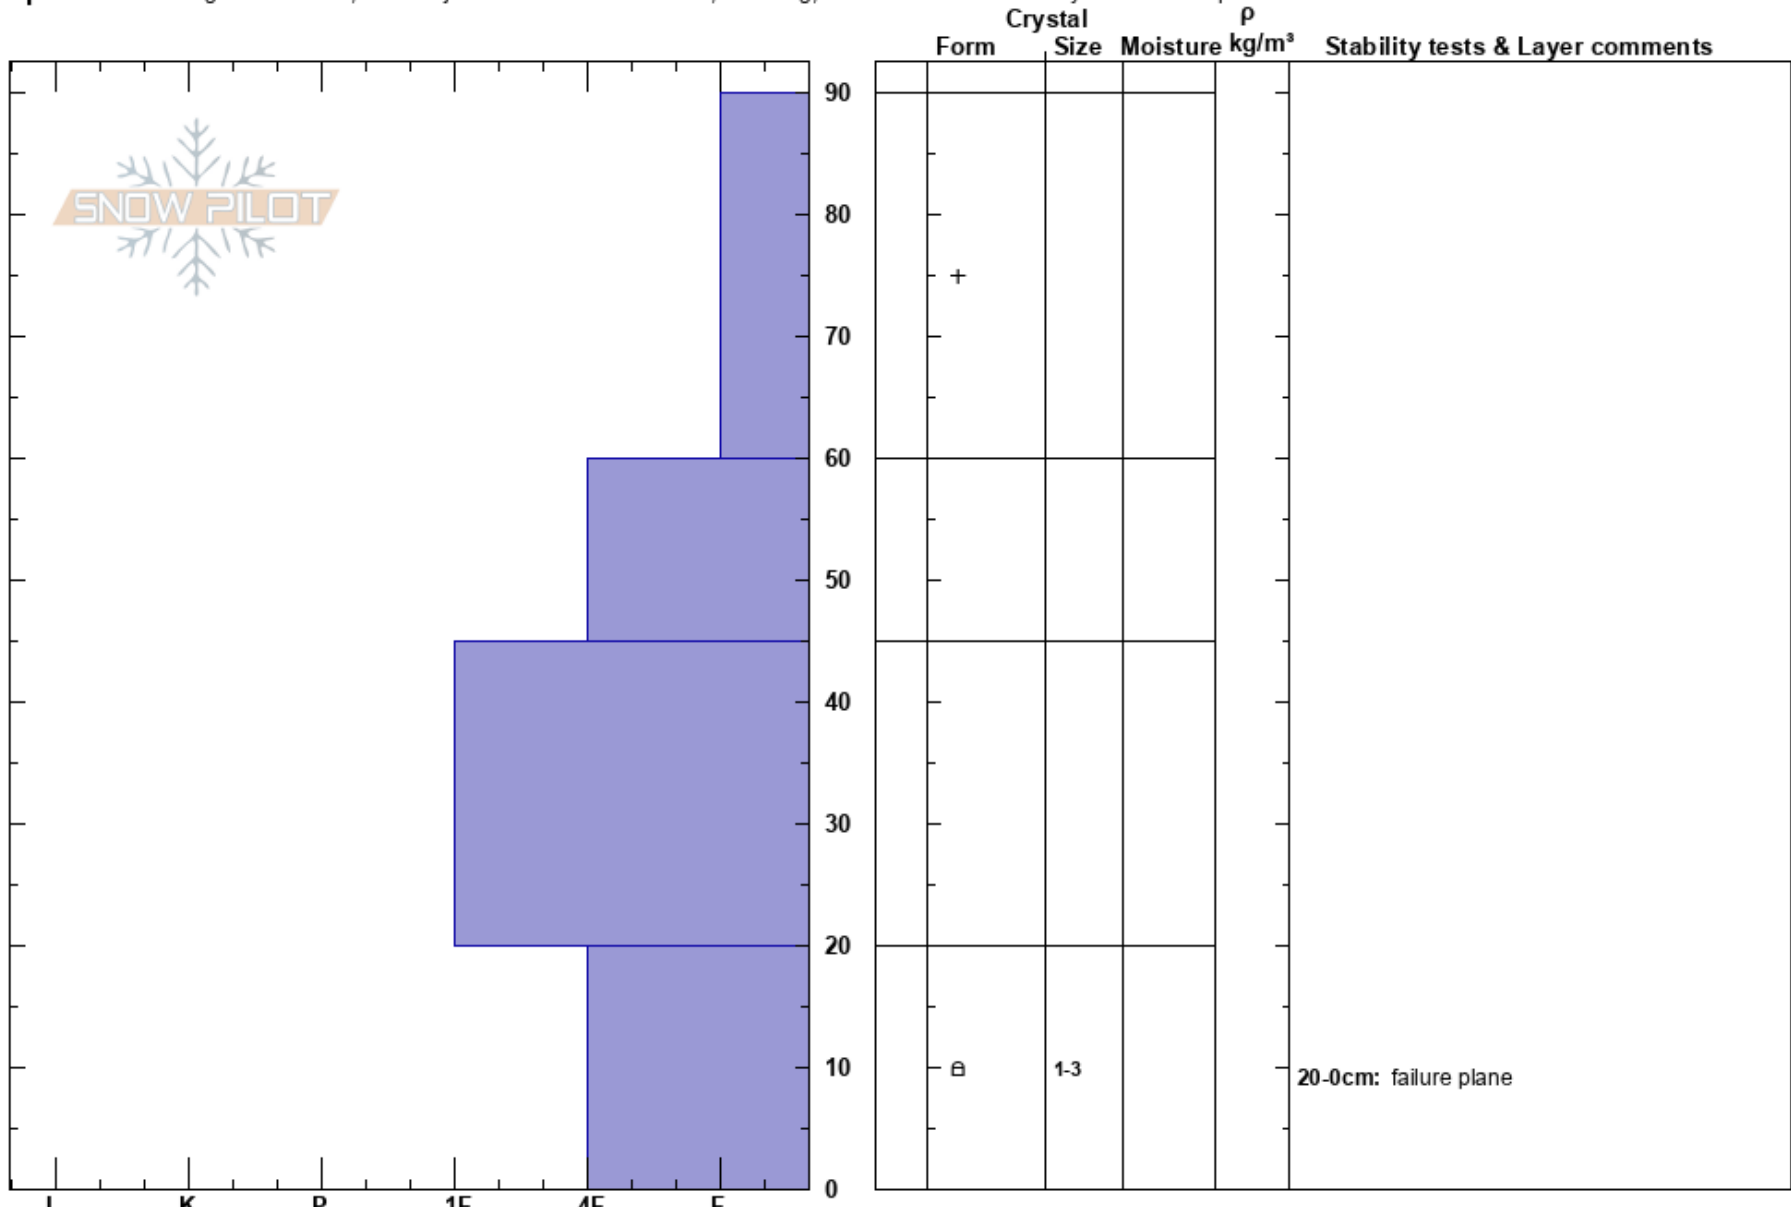

Millertime
 Carson Range
 NV
 Elevation: 8554 ft
 Aspect: NE

wendy antibus
 12/12/2022 - 2:45pm
 Co-ord: 39.32151N, -119.87424W
 Slope Angle: 35°
 Wind Loading:

Stability:
 Air Temperature: HS: 90
 Sky Cover: CLR PF: 60 20-0cm: failure plane
 Precipitation: NO PS: 30 20-0cm: Problematic layer
 Wind: NW Moderate

Specifics: Pit dug in a Ski Area; Pit is adjacent to avalanche: crown; Cracking; Recent avalanche activity on similar slopes

Notes: Profile dug into a crack that extended from large avalanche in Millertime. HS in area varies from 80 - 160 cms.