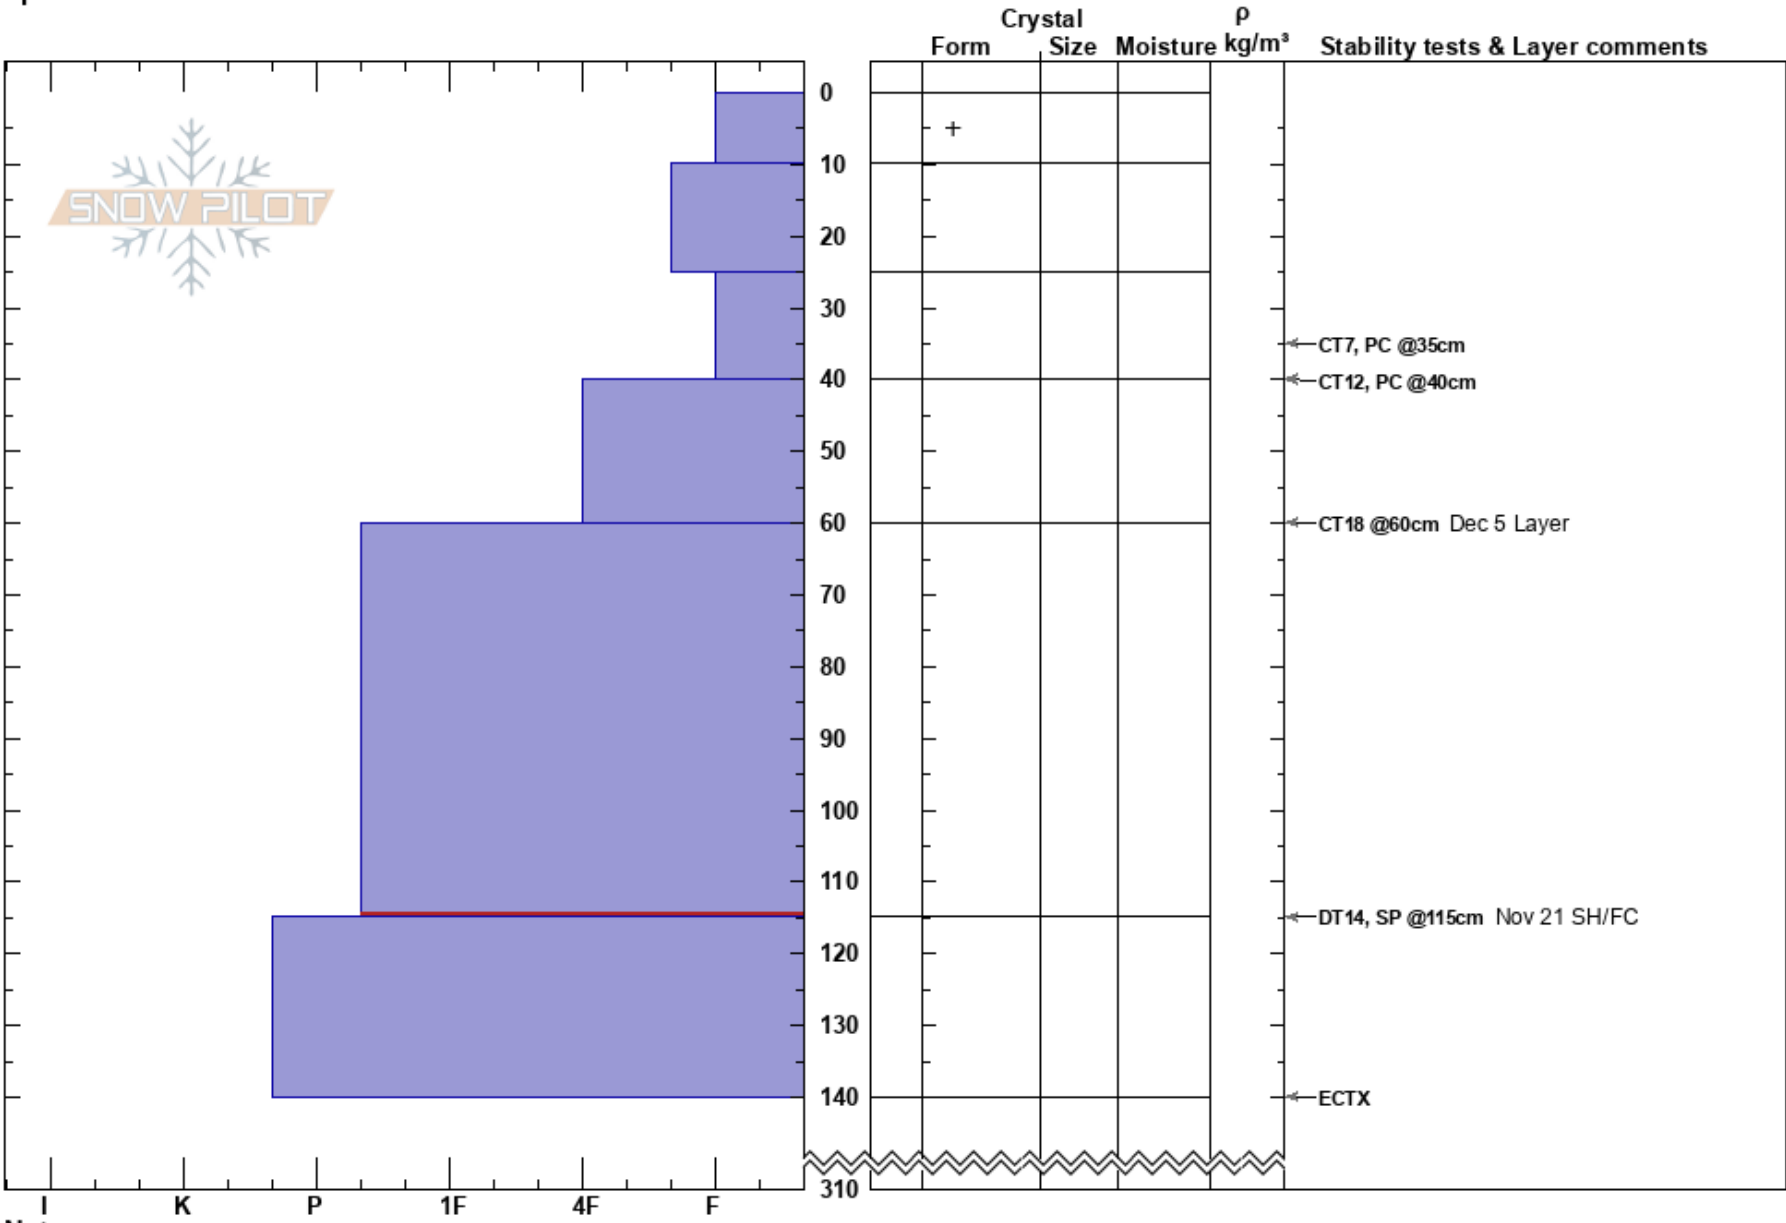

Petes Run  
 Monashee  
 BC  
 Elevation: 2150 m  
 Aspect: S  
 Specifics:

Shawn West  
 12/12/2022 - 10:00  
 Co-ord:  
 Slope Angle: 25°  
 Wind Loading:

Stability:  
 Air Temperature:  
 Sky Cover:  
 Precipitation: NO  
 Wind:

HS:310  
 PF: 60 60-115cm: Problematic layer  
 PS: 30

Layer Notes:

Notes: