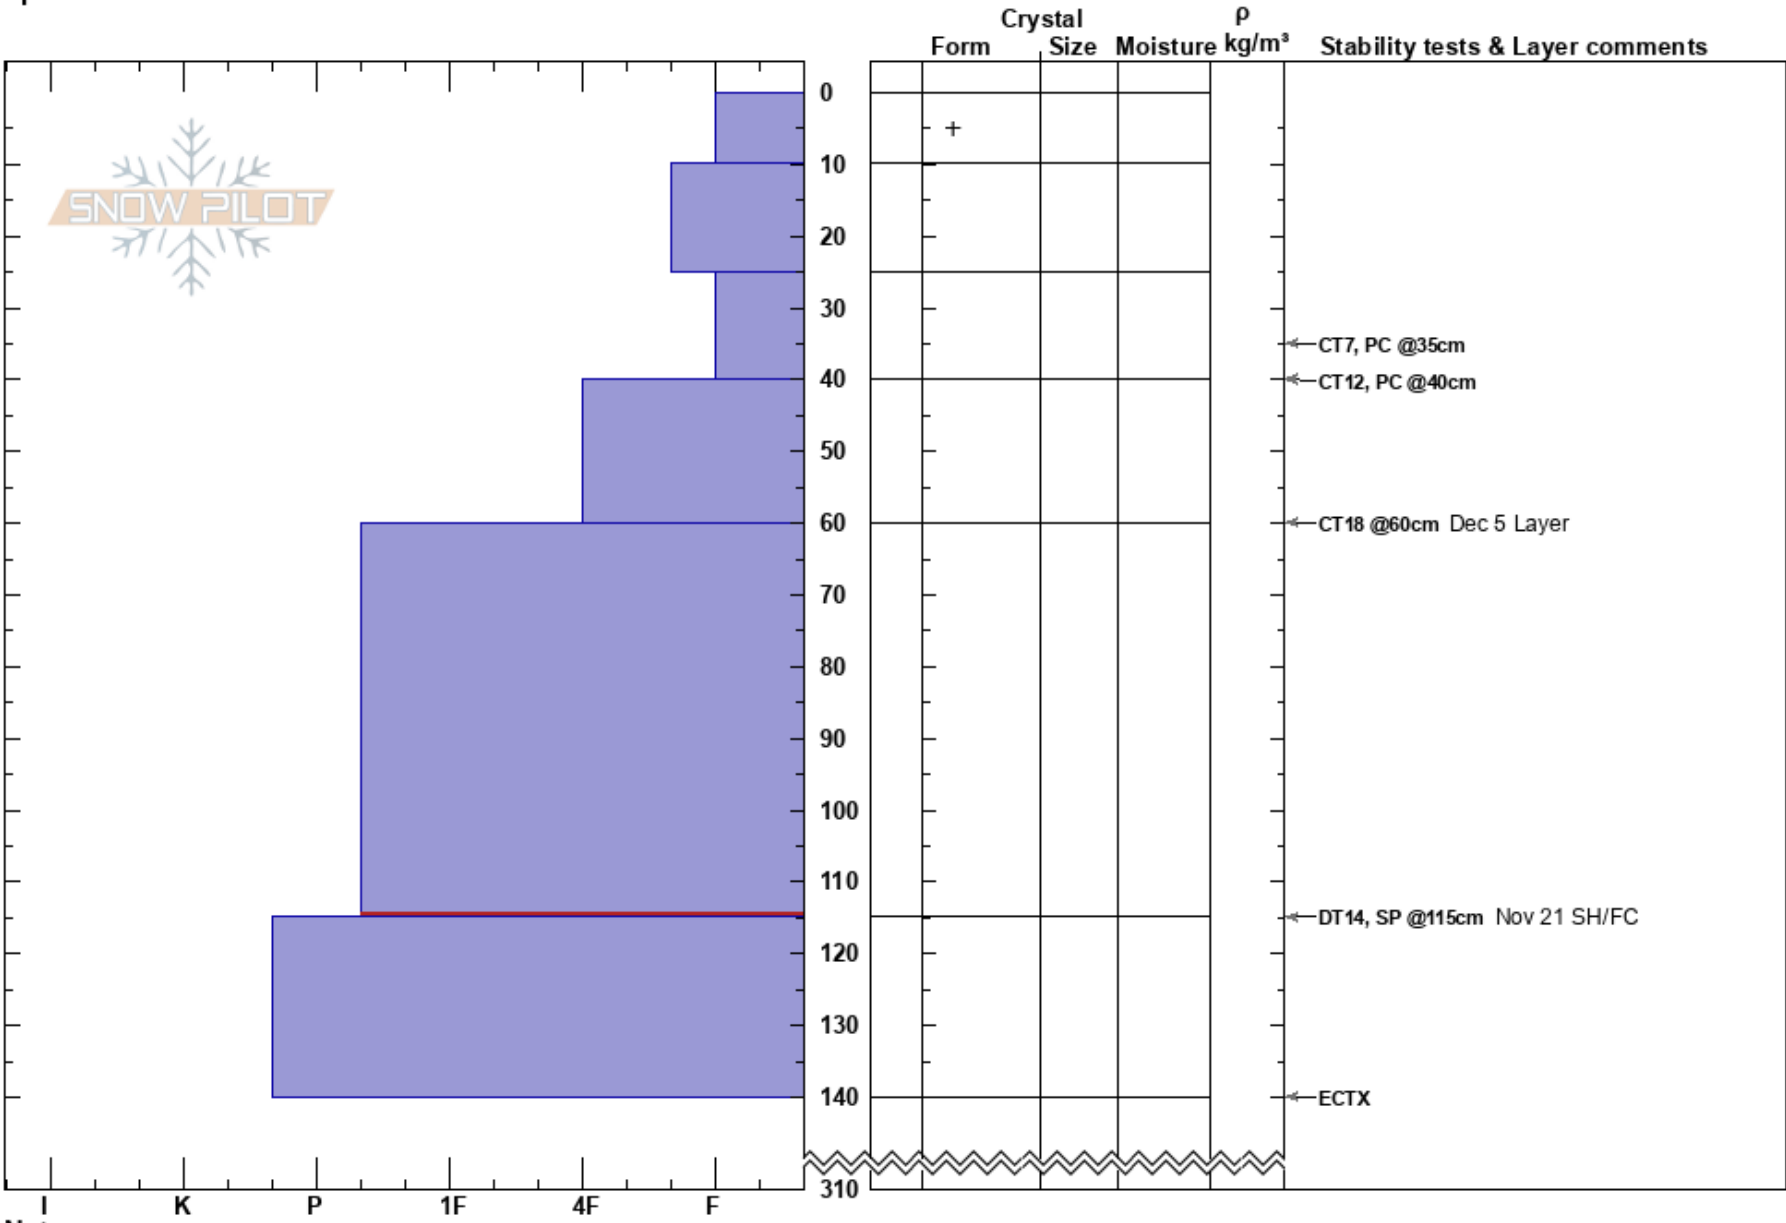

Petes Run
 Monashee
 BC
 Elevation: 2150 m
 Aspect: S
 Specifics:

Shawn West
 12/12/2022 - 10:00
 Co-ord:
 Slope Angle: 25°
 Wind Loading:

Stability:
 Air Temperature:
 Sky Cover:
 Precipitation: NO
 Wind:

HS:310
 PF: 60 60-115cm: Problematic layer
 PS: 30

Layer Notes:

Notes: