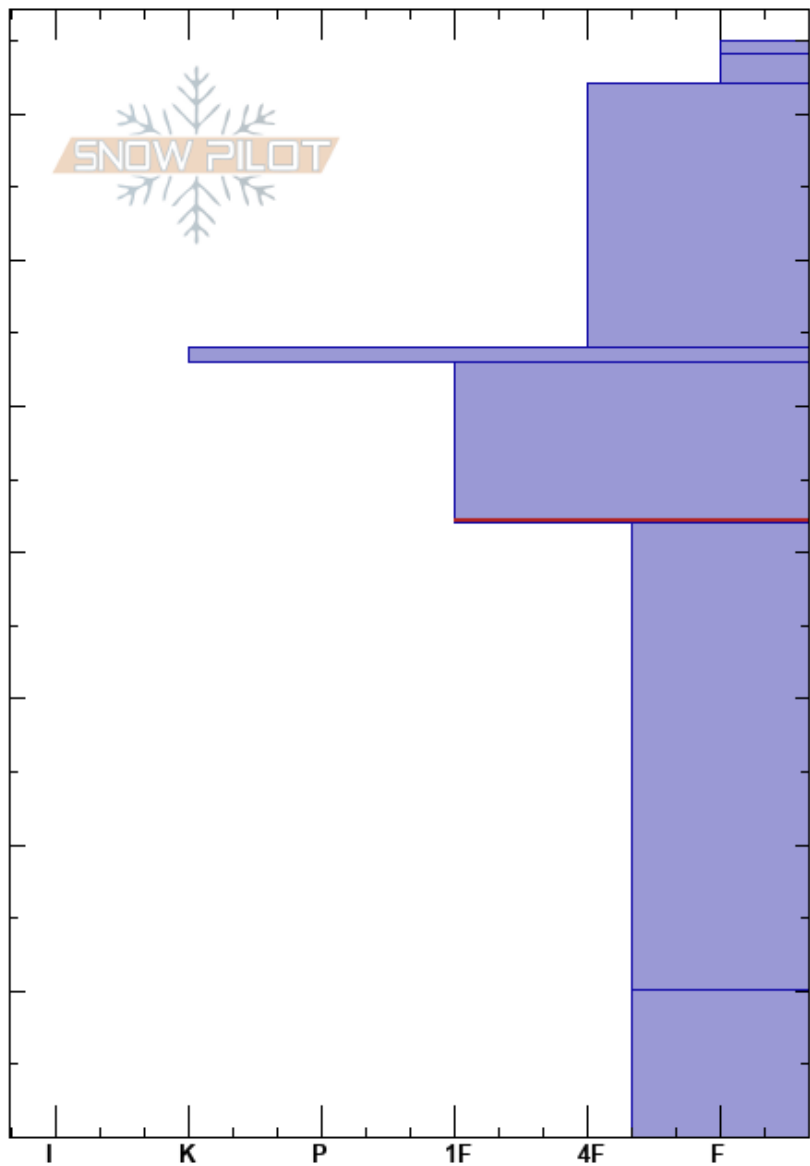

Corner Comer Alex Mithoefer
 Sangre de Cristo Range 12/12/2022 - 2:00pm
 NM
Elevation: 11861 ft **Co-ord:** 36.57080N, -105.45322W
Aspect: 15° **Slope Angle:** 25°
Wind Loading:
Specifics: Pit dug in a Ski Area; Pit is representative of backcountry

Stability: **HS:** 75 **Layer Notes:**
Air Temperature: **PF:** 60 53-42cm: Problematic layer
Sky Cover: OVC **PS:** 10
Precipitation: S-1
Wind: SW Calm

Height (cm)	Crystal		Moisture	ρ kg/m ³	Stability tests & Layer comments
	Form	Size			
75	*				
75	*	0.5-1			
70	V	3			
60	□ (/)	0.5			
50	=				
50	□	1			
40					← CTV, Q1 @42cm ← CT7, Q1 @42cm ← ECTP4 @42cm ← ECTP11 @42cm
30	□ (^)	2-3			
10	A	3-4			