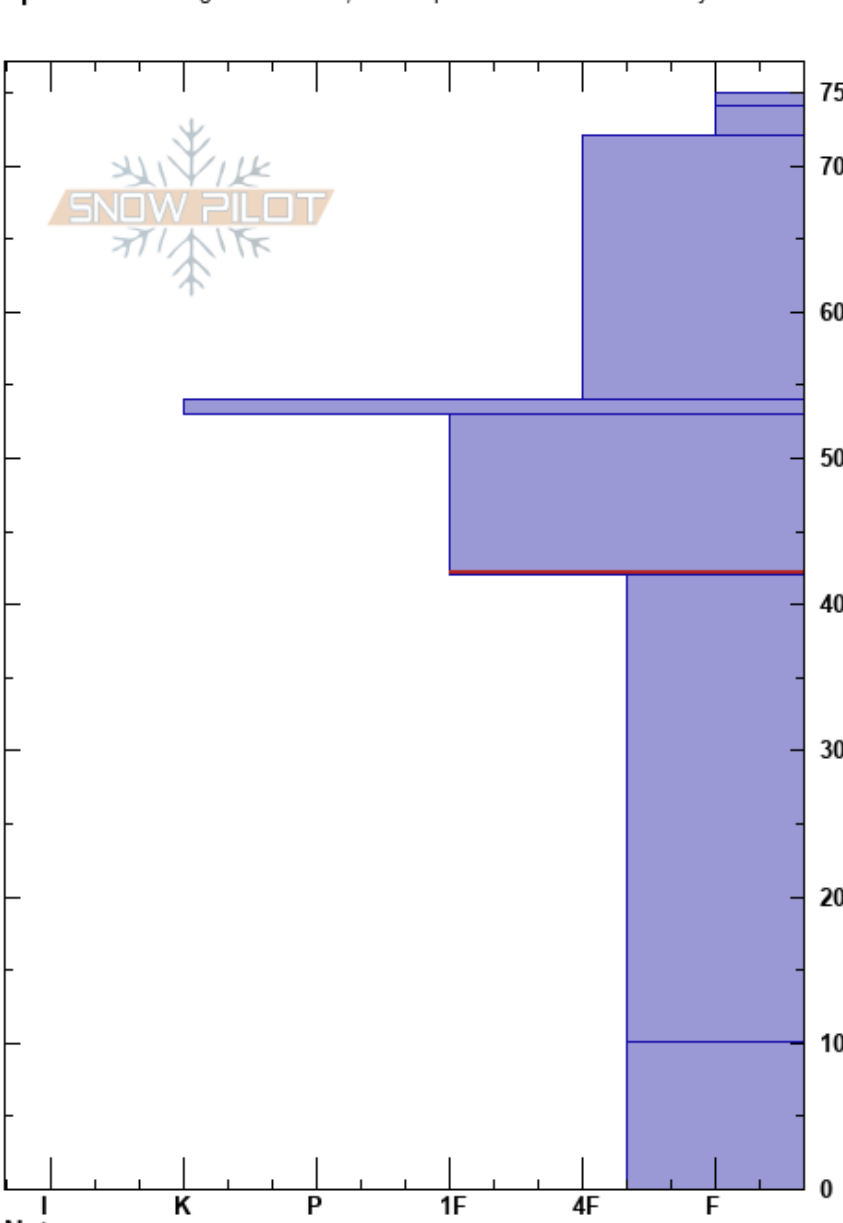

Corner Comer Alex Mithoefer  
 Sangre de Cristo Range 12/12/2022 - 2:00pm  
 NM  
**Elevation:** 11861 ft  
**Aspect:** 15°  
**Specifics:** Pit dug in a Ski Area; Pit is representative of backcountry  
**Co-ord:** 36.57080N, -105.45322W  
**Slope Angle:** 25°  
**Wind Loading:**

**Stability:**  
**Air Temperature:**  
**Sky Cover:** OVC  
**Precipitation:** S-1  
**Wind:** SW Calm  
**HS:** 75  
**PF:** 60 53-42cm: Problematic layer  
**PS:** 10

Height (cm)	Crystal		Moisture	$\rho$ kg/m <sup>3</sup>	Stability tests & Layer comments
	Form	Size			
75	*				
75	*	0.5-1			
70	V	3			
60	□ ( / )	0.5			
55	=				
50	□	1			
42					← CTV, Q1 @42cm ← CT7, Q1 @42cm ← ECTP4 @42cm ← ECTP11 @42cm
30	□ ( ^ )	2-3			
10	A	3-4			