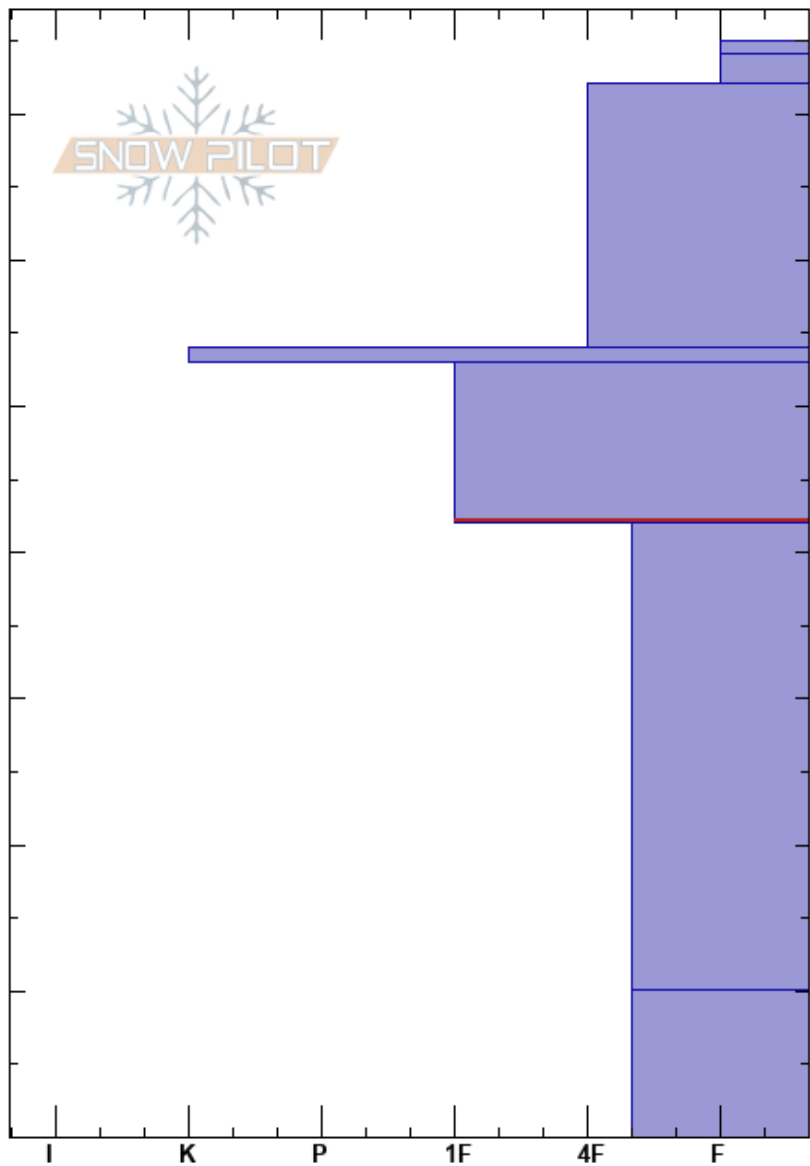

Corner Comer Alex Mithoefer
 Sangre de Cristo Range 12/12/2022 - 2:00pm
 NM
Elevation: 11861 ft **Co-ord:** 36.57080N, -105.45322W
Aspect: 15° **Slope Angle:** 25°
Wind Loading:
Specifics: Pit dug in a Ski Area; Pit is representative of backcountry

Stability: **HS:** 75 **Layer Notes:**
Air Temperature: **PF:** 60 53-42cm: Problematic layer
Sky Cover: OVC **PS:** 10
Precipitation: S-1
Wind: SW Calm

| Height (cm) | Crystal | | Moisture | ρ kg/m ³ | Stability tests & Layer comments |
|-------------|---------|-------|----------|-----------------------------|---|
| | Form | Size | | | |
| 75 | * | | | | |
| 75 | * | 0.5-1 | | | |
| 70 | V | 3 | | | |
| 60 | □ (/) | 0.5 | | | |
| 55 | = | | | | |
| 50 | □ | 1 | | | |
| 40 | | | | | ← CTV, Q1 @42cm ← CT7, Q1 @42cm ← ECTP4 @42cm ← ECTP11 @42cm |
| 30 | □ (^) | 2-3 | | | |
| 10 | A | 3-4 | | | |