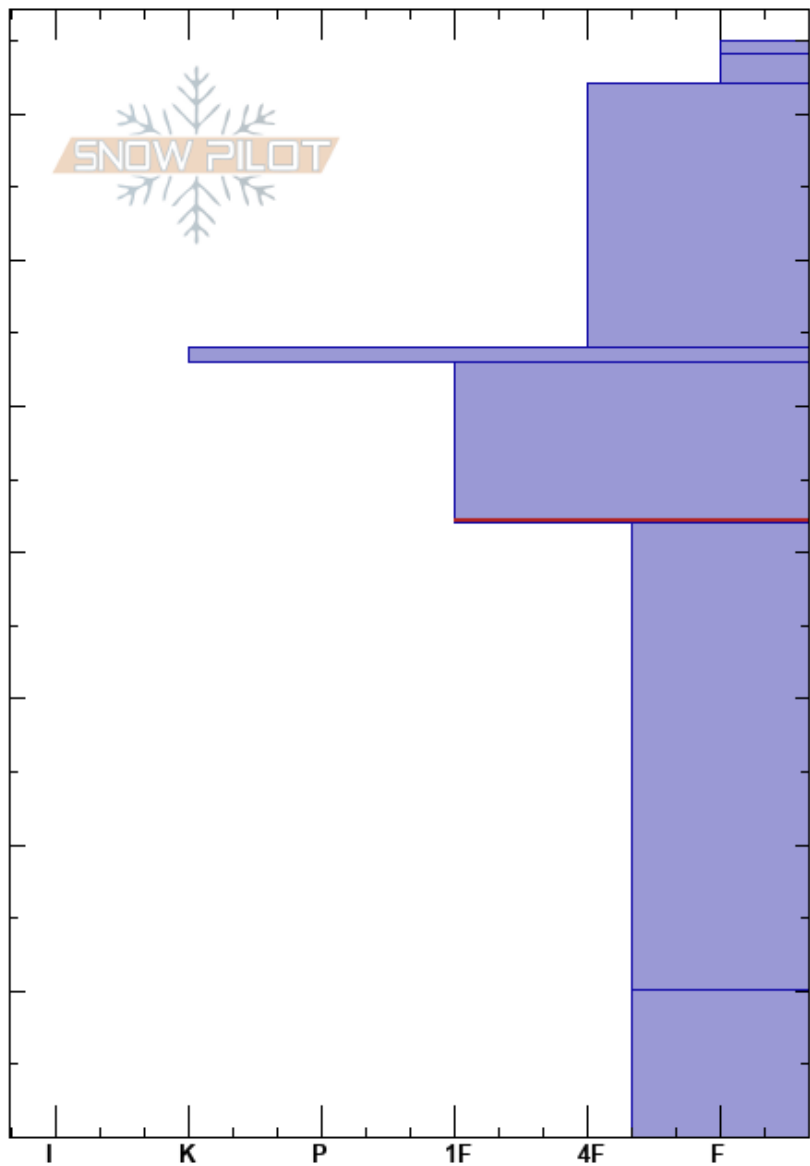

Corner Comer Alex Mithoefer  
 Sangre de Cristo Range 12/12/2022 - 2:00pm  
 NM  
**Elevation:** 11861 ft **Co-ord:** 36.57080N, -105.45322W  
**Aspect:** 15° **Slope Angle:** 25°  
**Wind Loading:**  
**Specifics:** Pit dug in a Ski Area; Pit is representative of backcountry

**Stability:** **HS:** 75 **Layer Notes:**  
**Air Temperature:** **PF:** 60 53-42cm: Problematic layer  
**Sky Cover:** OVC **PS:** 10  
**Precipitation:** S-1  
**Wind:** SW Calm

Crystal Form	Crystal Size	Moisture	$\rho$ kg/m <sup>3</sup>	Stability tests & Layer comments
*				
*	0.5-1			
V	3			
□ ( / )	0.5			
=				
□	1			
□ ( ^ )	2-3			← CTV, Q1 @42cm ← CT7, Q1 @42cm ← ECTP4 @42cm ← ECTP11 @42cm
A	3-4			