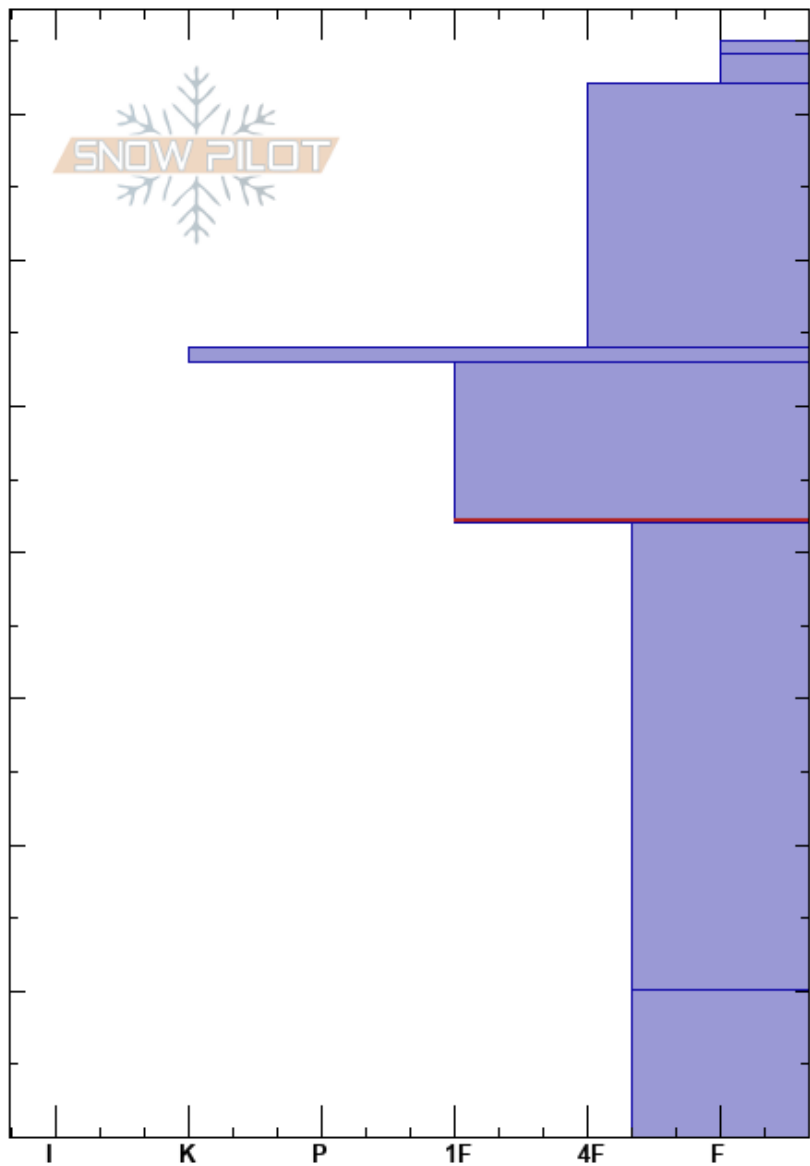

Corner Comer Alex Mithoefer
 Sangre de Cristo Range 12/12/2022 - 2:00pm
 NM
Elevation: 11861 ft
Aspect: 15°
Specifics: Pit dug in a Ski Area; Pit is representative of backcountry
Co-ord: 36.57080N, -105.45322W
Slope Angle: 25°
Wind Loading:

Stability:
Air Temperature:
Sky Cover: OVC
Precipitation: S-1
Wind: SW Calm
HS: 75
PF: 60 53-42cm: Problematic layer
PS: 10

Depth (cm)	Crystal		Moisture	ρ kg/m ³	Stability tests & Layer comments
	Form	Size			
75	*				
75-70	*	0.5-1			
70-65	V	3			
65-55	□ (/)	0.5			
55-50	=				
50-42	□	1			
42-30					← CTV, Q1 @42cm ← CT7, Q1 @42cm ← ECTP4 @42cm ← ECTP11 @42cm
30-10	□ (^)	2-3			
10-0	A	3-4			