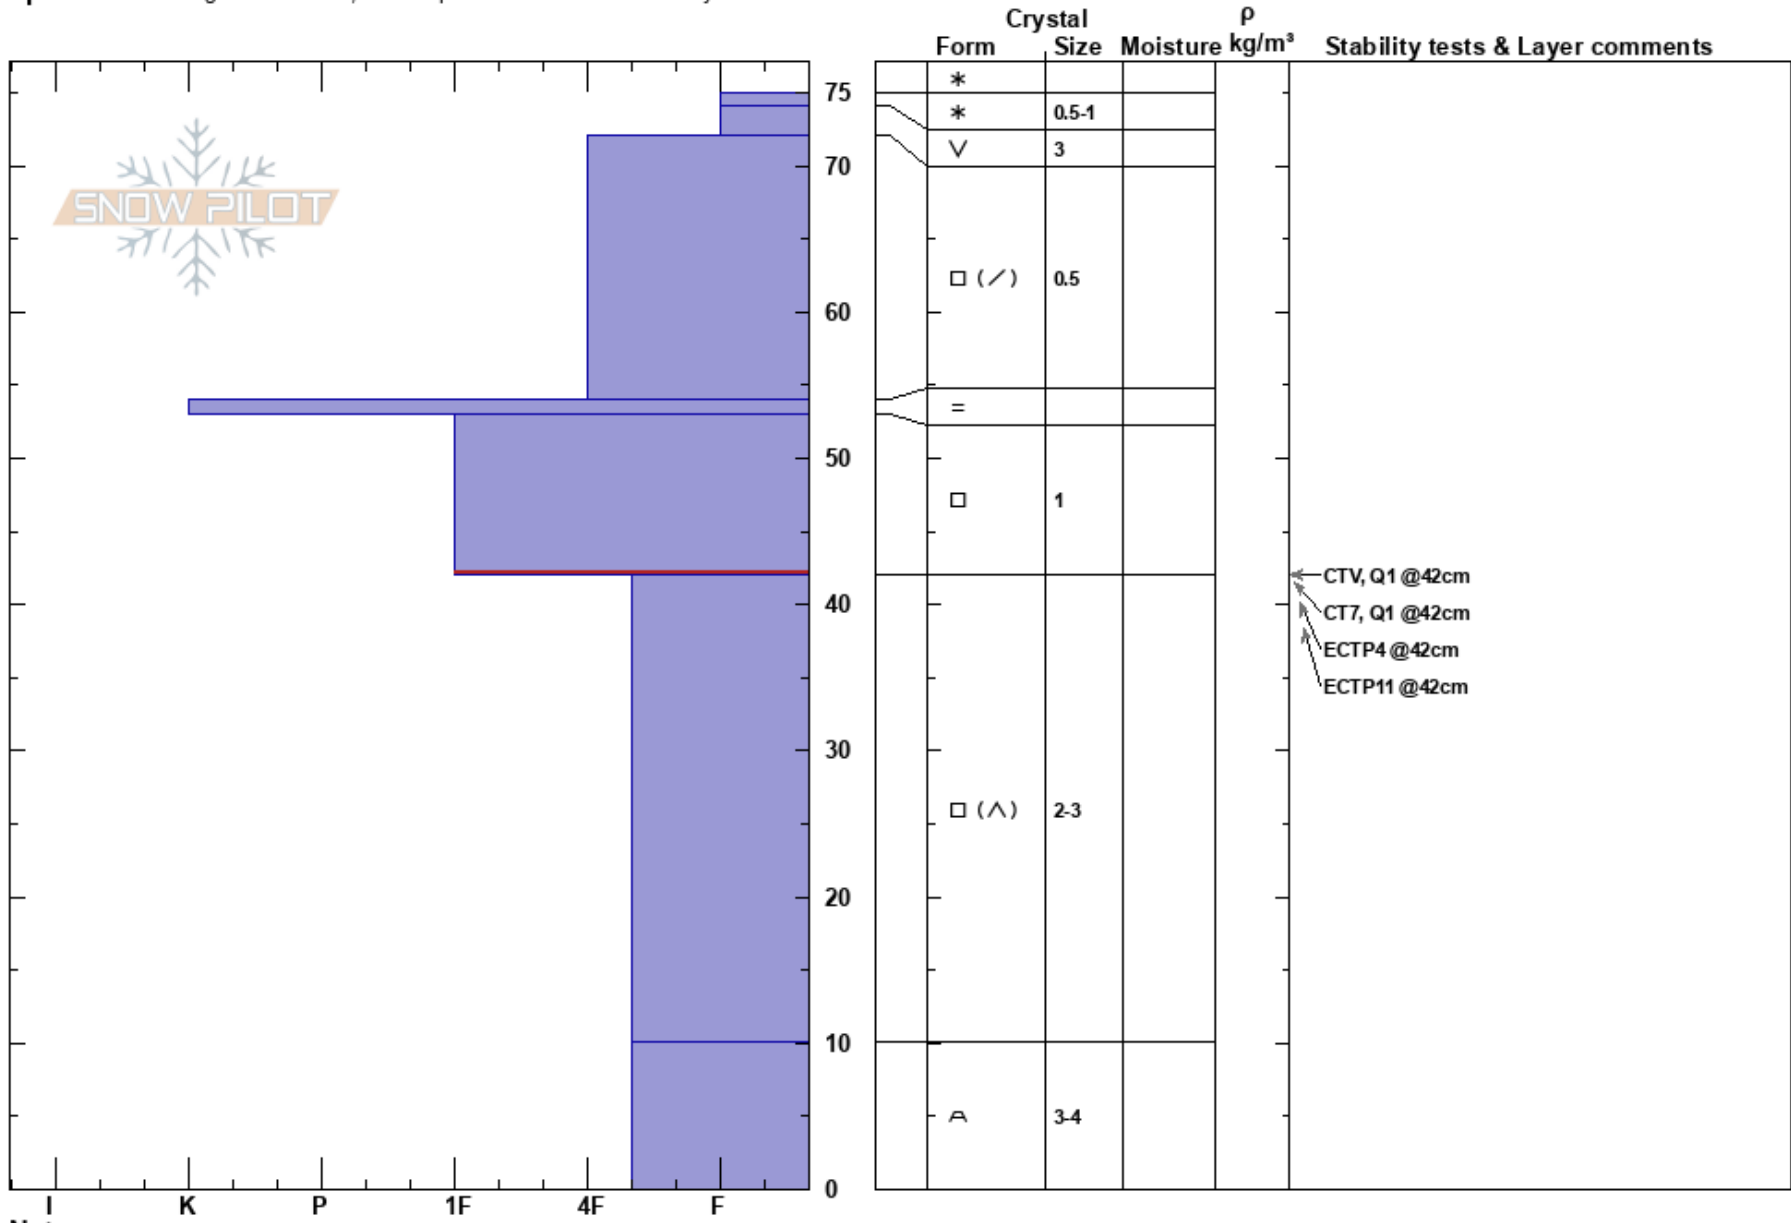

Corner Comer Alex Mithoefer  
 Sangre de Cristo Range 12/12/2022 - 2:00pm  
 NM  
**Elevation:** 11861 ft  
**Aspect:** 15°  
**Specifics:** Pit dug in a Ski Area; Pit is representative of backcountry

**Stability:**  
**Air Temperature:** HS: 75  
**Sky Cover:** OVC PF: 60 53-42cm: Problematic layer  
**Precipitation:** S-1 PS: 10  
**Wind:** SW Calm

Notes: