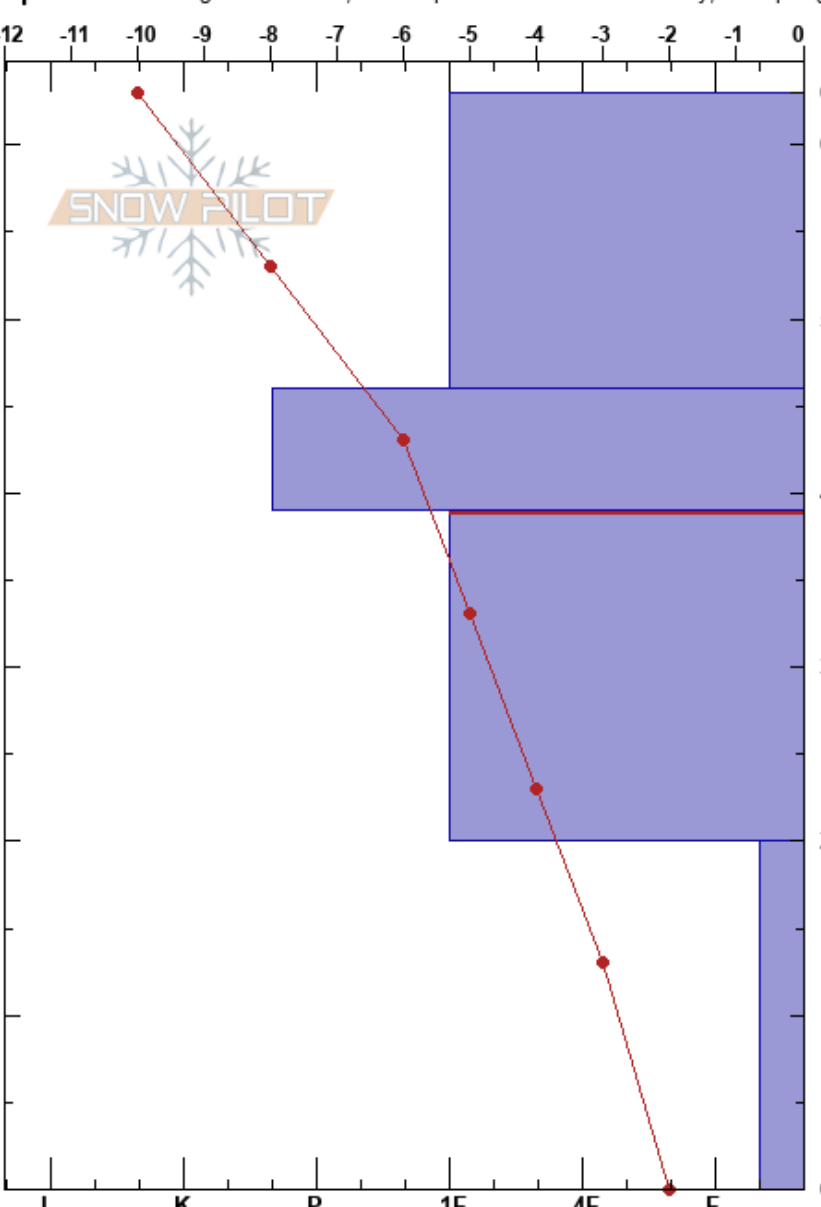

Werner Trib
 Sangre de Cristo Range
 NM
 Elevation: 11400 ft
 Aspect: NE
 Specifics: Pit dug in a Ski Area; Pit is representative of backcountry; Collapsing, localized

Roger Miller
 12/11/2022 - 2:00pm
 Co-ord: 36.58194N, -105.45225W
 Slope Angle: 34°
 Wind Loading:

Stability:
 Air Temperature: -4°C
 Sky Cover:
 Precipitation: NO
 Wind:

HS:63
 PF: 45
 PS: 5
 39-20cm: Problematic layer

Form	Crystal Size	Moisture	ρ kg/m ³	Stability tests & Layer comments
	0.5			
⊖	0.3			
=	0.5			
□	2			← CTV, SP @27cm
^	4-5.5			