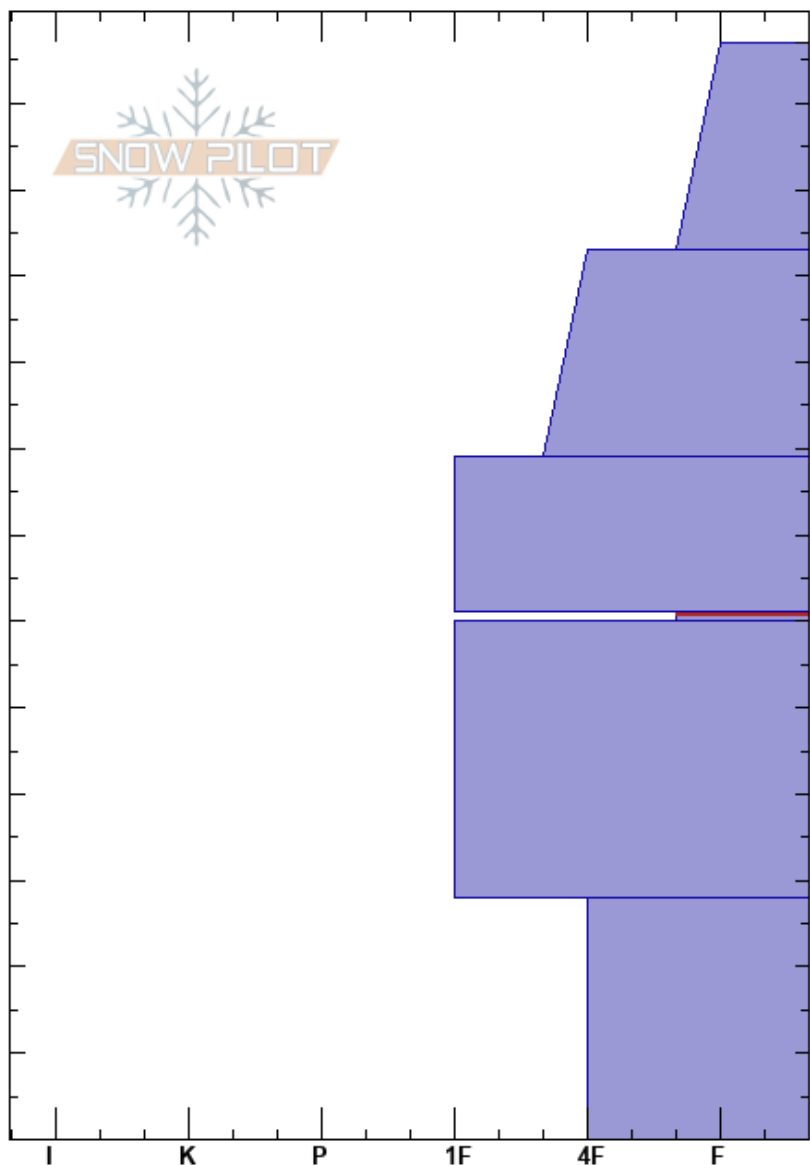

Nascar Hill
 Bitterroot
 MT
 Elevation: 6309 ft
 Aspect: NE
 Specifics:

Arden Feldman
 12/12/2022 - 10:15am
 Co-ord: 46.63680N, -114.60478W
 Slope Angle: 26°
 Wind Loading:

Stability:
 Air Temperature: -5.5°C
 Sky Cover: BKN
 Precipitation: NO
 Wind: NE Light Breeze

HS: 127
 Layer Notes:
 61-60cm: Problematic layer
 28-0cm: Vegetation in layer

Height (cm)	Crystal		ρ kg/m ³	Stability tests & Layer comments
	Form	Size		
127				
120	/ (+)	0.5-2		
110				
100	/	0.3-0.5		
90				
80				
70	/ (□)	0.5-1		
60	∨	5-10		← PST45/100 (End) @61cm
50				
40	□	0.5-1.5		
30				← CT21, SC @28cm
20				
10	□ (⊙)	1-2		28-0cm: Vegetation in layer
0				← ECTX