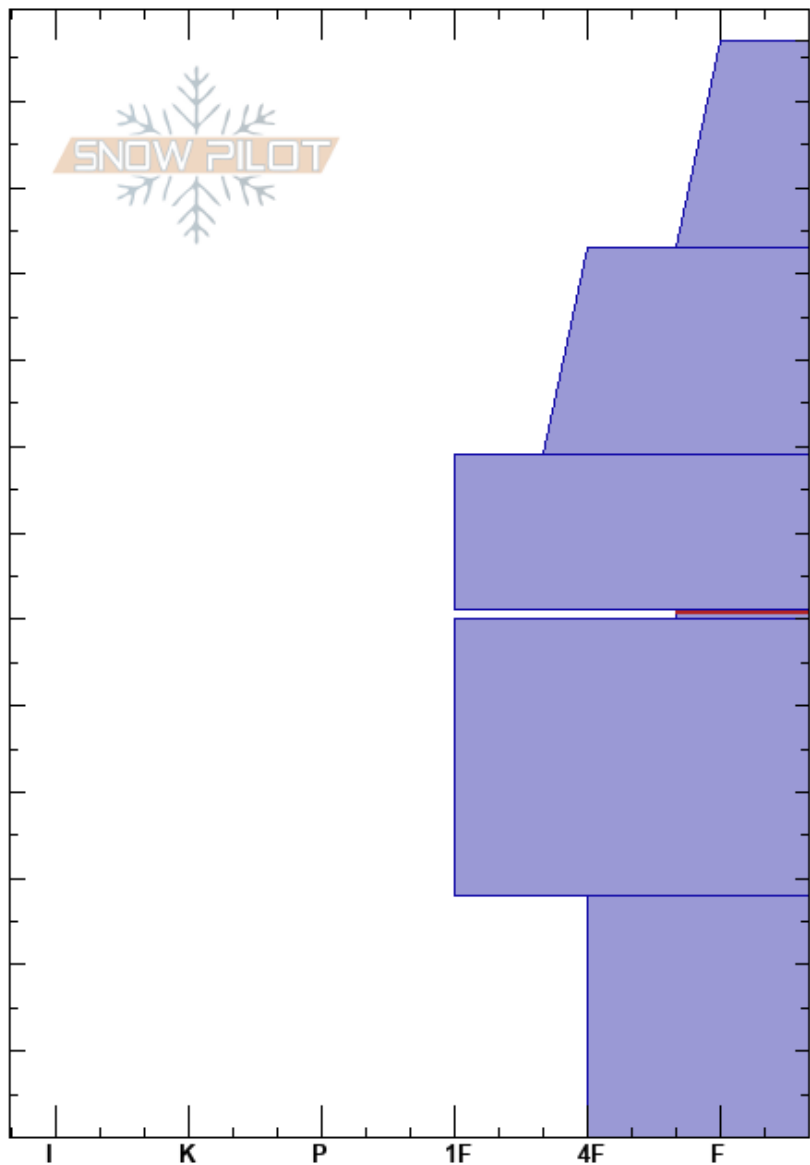

Nascar Hill
 Bitterroot
 MT
 Elevation: 6309 ft
 Aspect: NE
 Specifics:

Arden Feldman
 12/12/2022 - 10:15am
 Co-ord: 46.63680N, -114.60478W
 Slope Angle: 26°
 Wind Loading:

Stability:
 Air Temperature: -5.5°C
 Sky Cover: BKN
 Precipitation: NO
 Wind: NE Light Breeze

HS: 127
 Layer Notes:
 61-60cm: Problematic layer
 28-0cm: Vegetation in layer

Crystal Form	Crystal Size	Moisture	ρ kg/m ³	Stability tests & Layer comments
/ (+)	0.5-2			
/	0.3-0.5			
/ (□)	0.5-1			
∨	5-10			← PST45/100 (End) @61cm
□	0.5-1.5			← CT21, SC @28cm
□ ⊙ ⊙	1-2			28-0cm: Vegetation in layer
				← ECTX