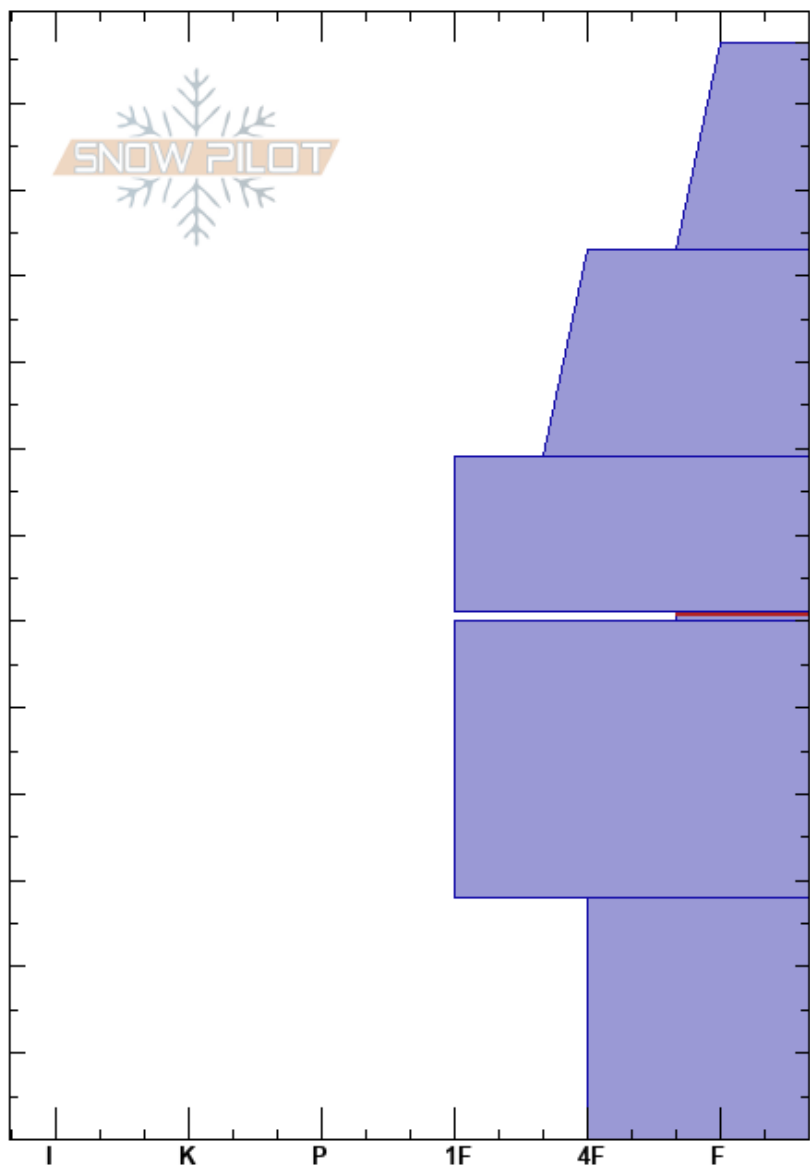

Nascar Hill  
 Bitterroot  
 MT  
 Elevation: 6309 ft  
 Aspect: NE  
 Specifics:

Arden Feldman  
 12/12/2022 - 10:15am  
 Co-ord: 46.63680N, -114.60478W  
 Slope Angle: 26°  
 Wind Loading:

Stability:  
 Air Temperature: -5.5°C  
 Sky Cover: BKN  
 Precipitation: NO  
 Wind: NE Light Breeze

HS: 127  
 Layer Notes:  
 61-60cm: Problematic layer  
 28-0cm: Vegetation in layer

Height (cm)	Crystal		Moisture	$\rho$ kg/m <sup>3</sup>	Stability tests & Layer comments
	Form	Size			
127					
120	/ (+)	0.5-2			
110					
100	/	0.3-0.5			
90					
80	/ (□)	0.5-1			
70					
60	∨	5-10			← PST45/100 (End) @61cm
50					
40	□	0.5-1.5			
30					← CT21, SC @28cm
20					
10	□ (⊙)	1-2			28-0cm: Vegetation in layer
0					← ECTX