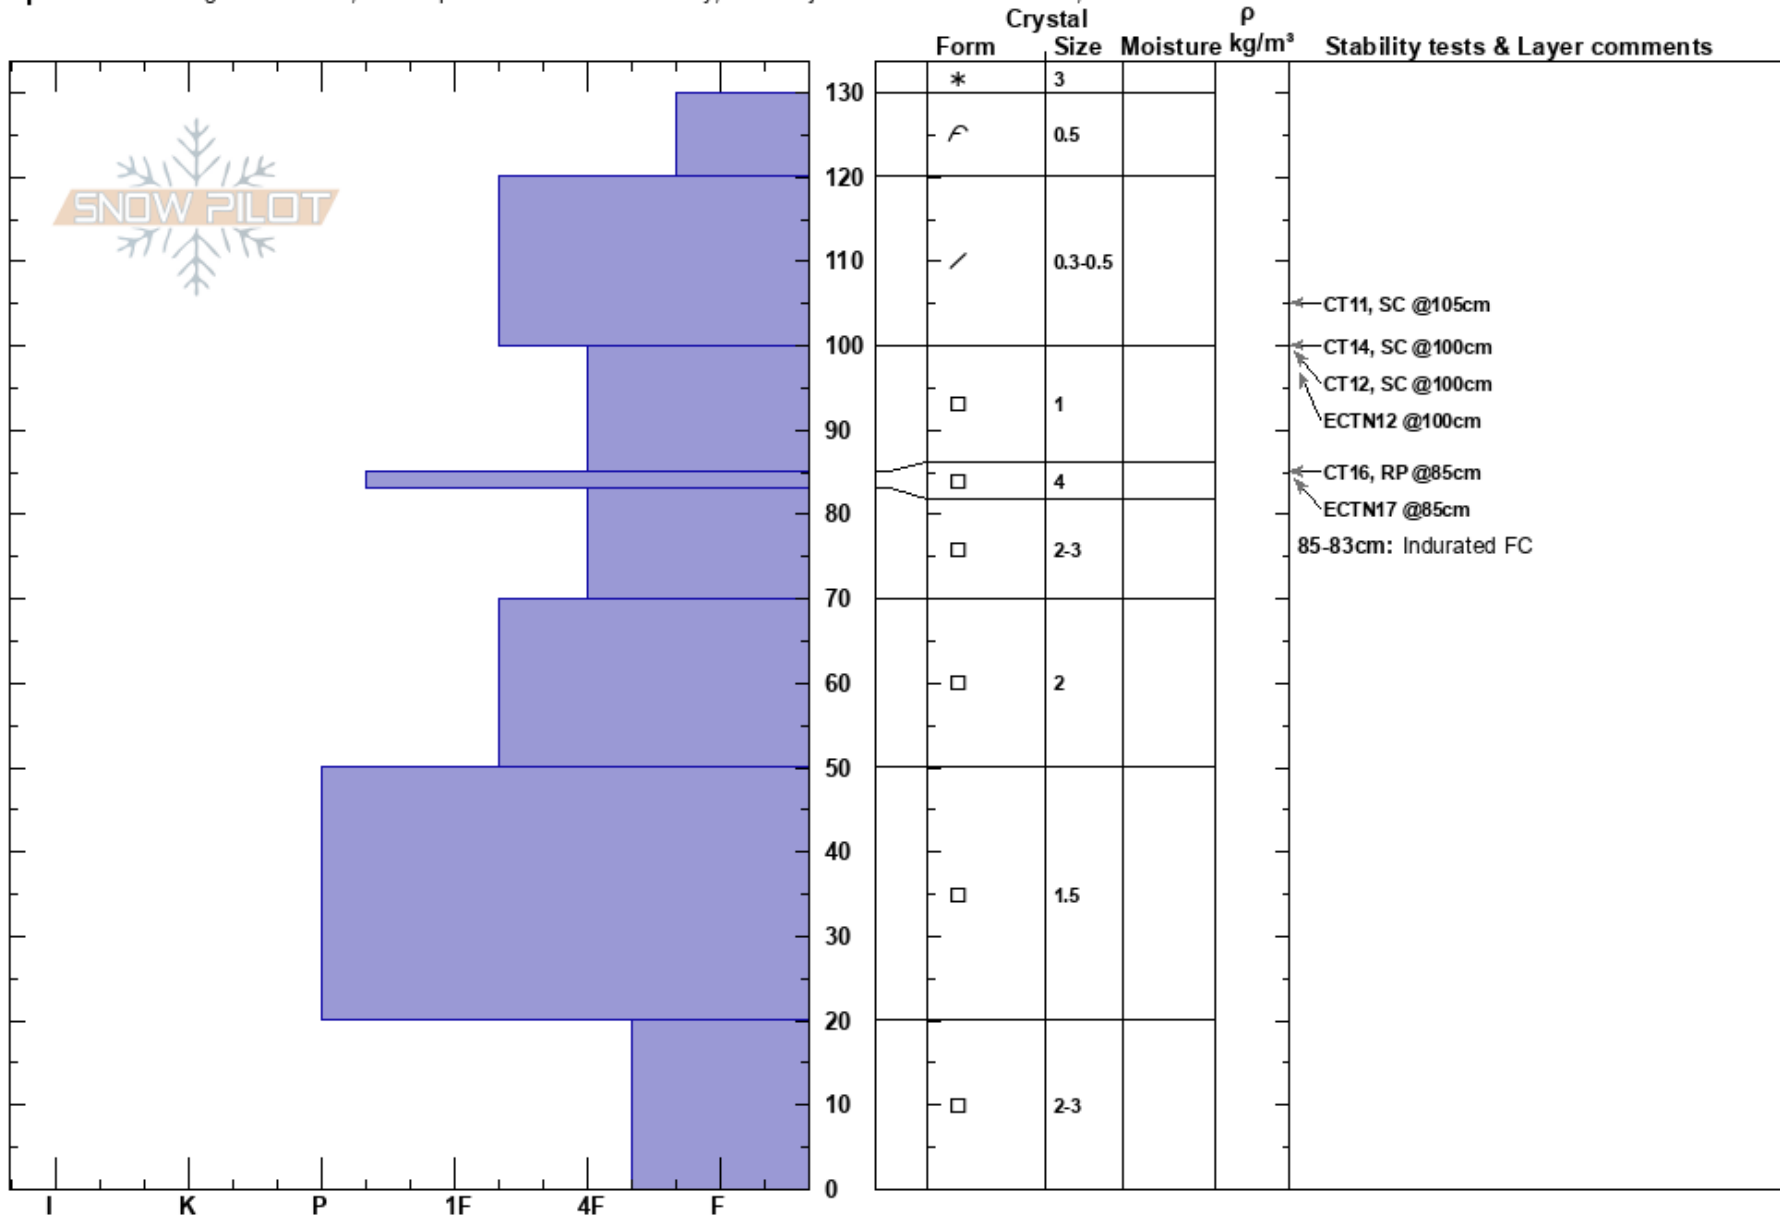

Fatboy Crown  
 Sunshine Village  
 AB  
 Elevation: 2280 m  
 Aspect: N

Tom Allatt  
 12/12/2022 - 12:00  
 Co-ord:  
 Slope Angle:  
 Wind Loading: previous

Stability:  
 Air Temperature:  
 Sky Cover: SCT  
 Precipitation: NO  
 Wind: Calm

HS: 130  
 85-83cm: Indurated FC  
 85-83cm: Problematic layer

Specifics: Pit dug in a Ski Area; Pit is representative of backcountry; Pit is adjacent to avalanche: crown;

Notes: Profile dug in crown of sz 2.5 Sa (221211)