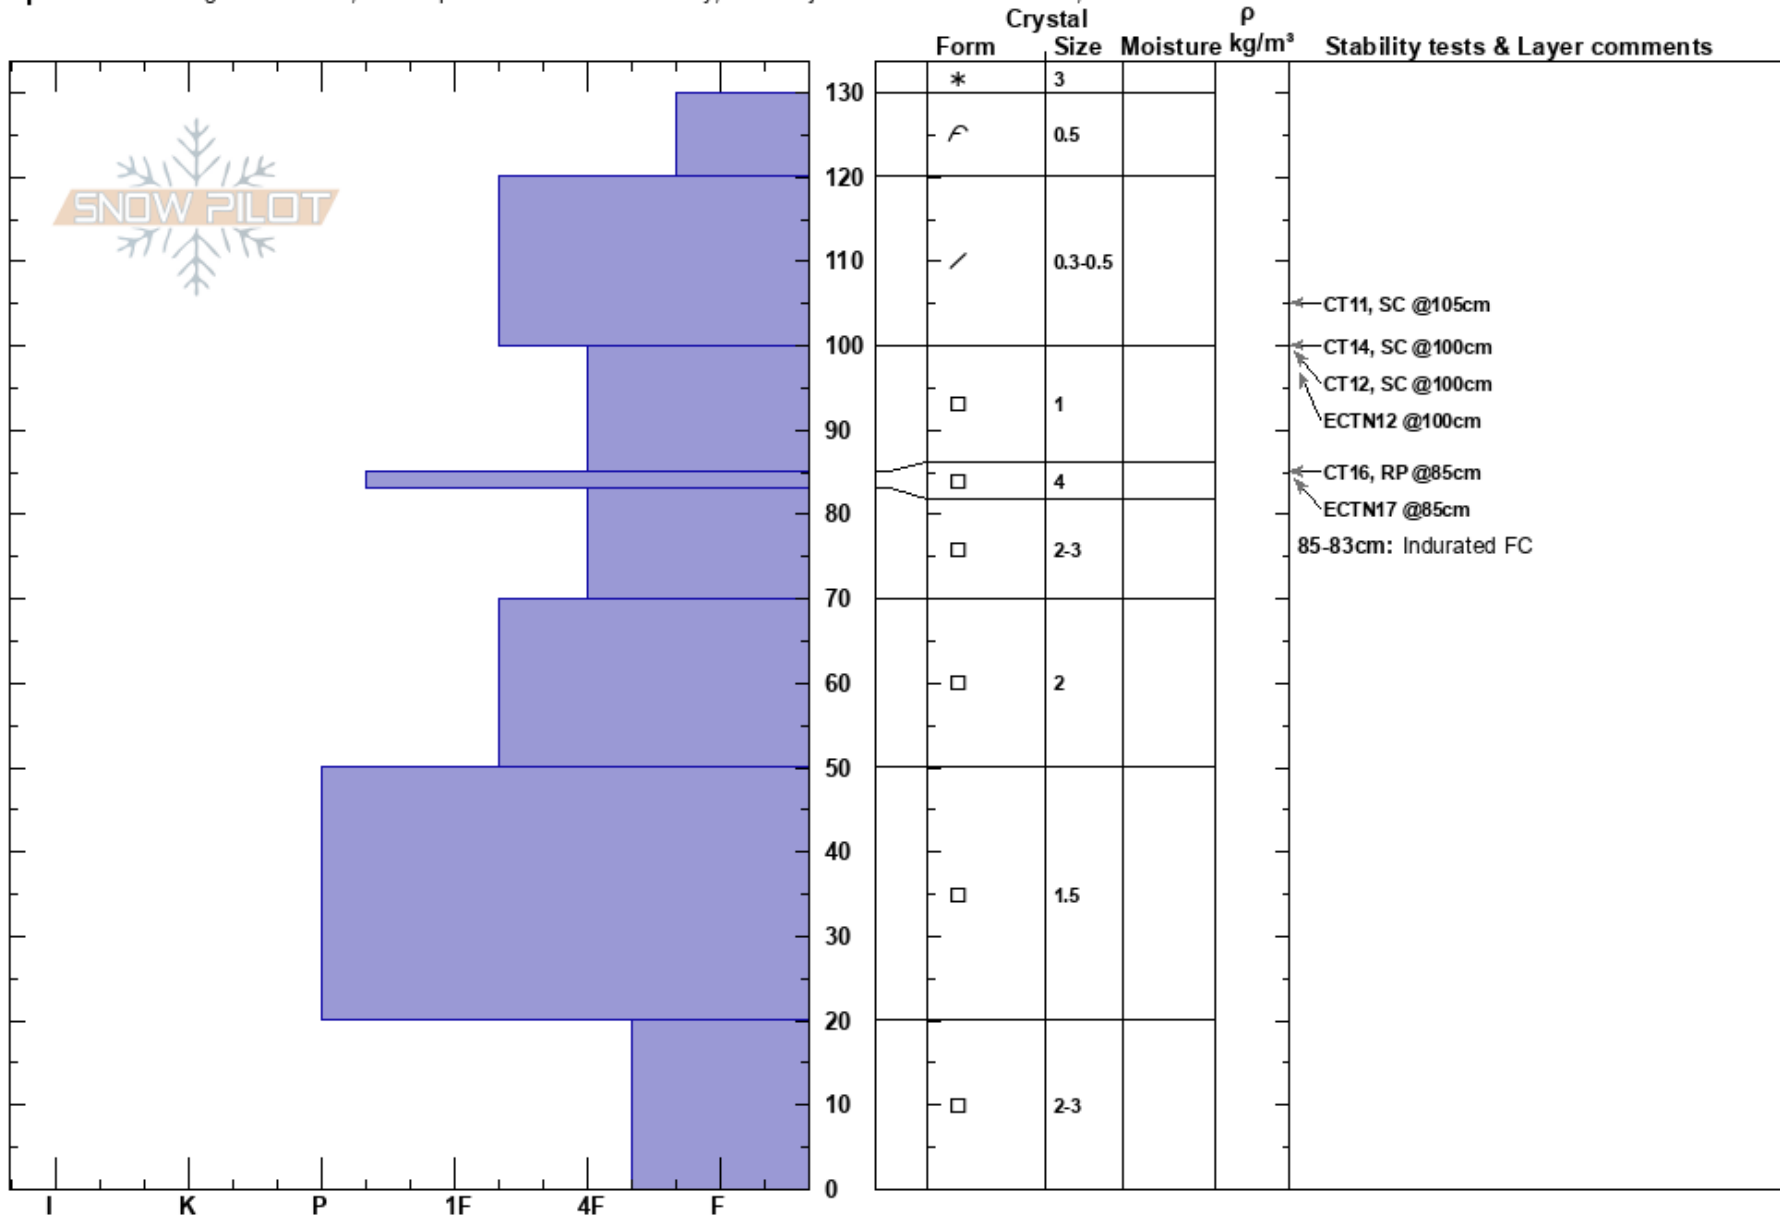

Fatboy Crown
 Sunshine Village
 AB
 Elevation: 2280 m
 Aspect: N

Tom Allatt
 12/12/2022 - 12:00
 Co-ord:
 Slope Angle:
 Wind Loading: previous

Stability:
 Air Temperature:
 Sky Cover: SCT
 Precipitation: NO
 Wind: Calm

HS: 130
 85-83cm: Indurated FC
 85-83cm: Problematic layer

Specifics: Pit dug in a Ski Area; Pit is representative of backcountry; Pit is adjacent to avalanche: crown;

Notes: Profile dug in crown of sz 2.5 Sa (221211)