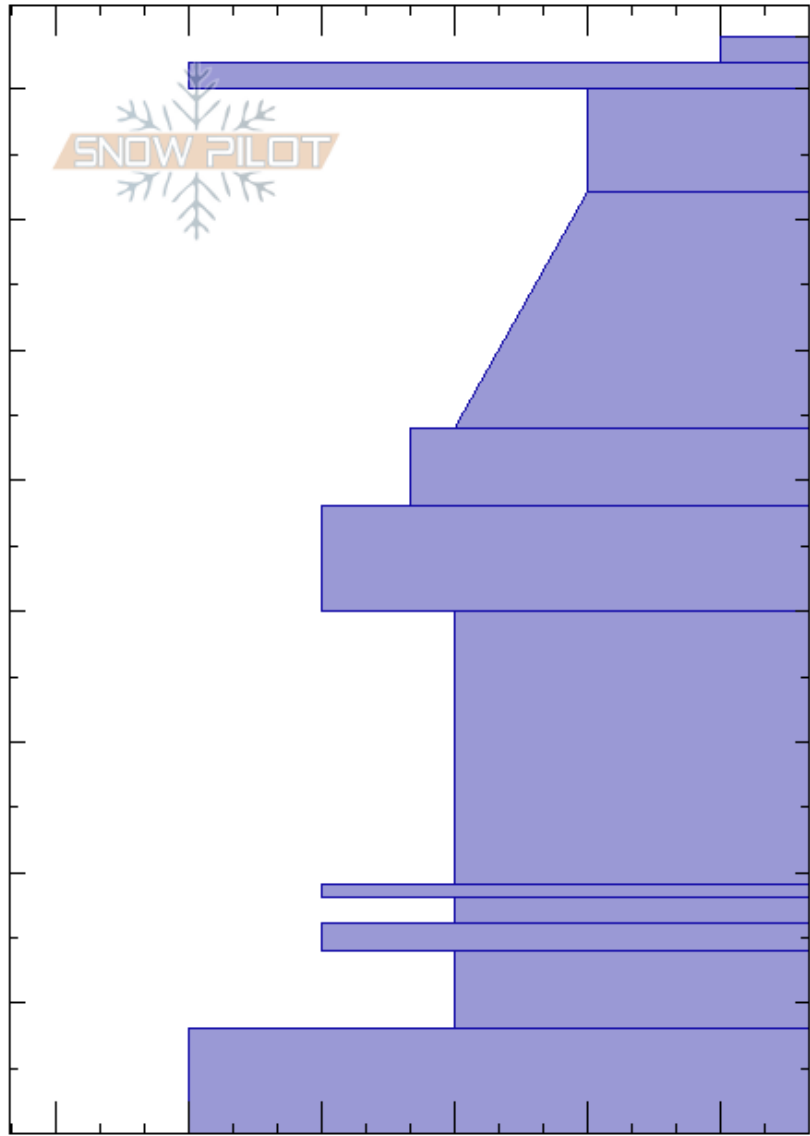

Noodle Ridge (Low)

Tyler Dunkle

Stability: Fair

HS:84

Layer Notes:

Teton Range

12/10/2022 - 2:30pm

Air Temperature: -3°C

48-40cm: Broke in the middle

WY

Co-ord: 43.77130N, -110.92905W

Sky Cover: BKN

48-40cm: Problematic layer

Elevation: 8900 ft

Slope Angle: 29°

Precipitation: NO

Aspect: 185°

Wind Loading: previous

Wind: SW Moderate

Specifics: Ski tracks on slope; We skied slope

SNOW PILOT

Depth (cm)	Crystal		Moisture	ρ kg/m ³	Stability tests & Layer comments
	Form	Size			
84					
80	+				
80	⊙⊙				
70	/	1			
60	+ (/)				
50	/				← STM @56cm
40	⊙⊙				← ECTP24 @46cm Sudden Collapse 48-40cm: Broke in the middle
30	□	1-2			
20	⊙⊙				
20	□	1-2			
10	⊙⊙				
10	□	1-2			
0	□				